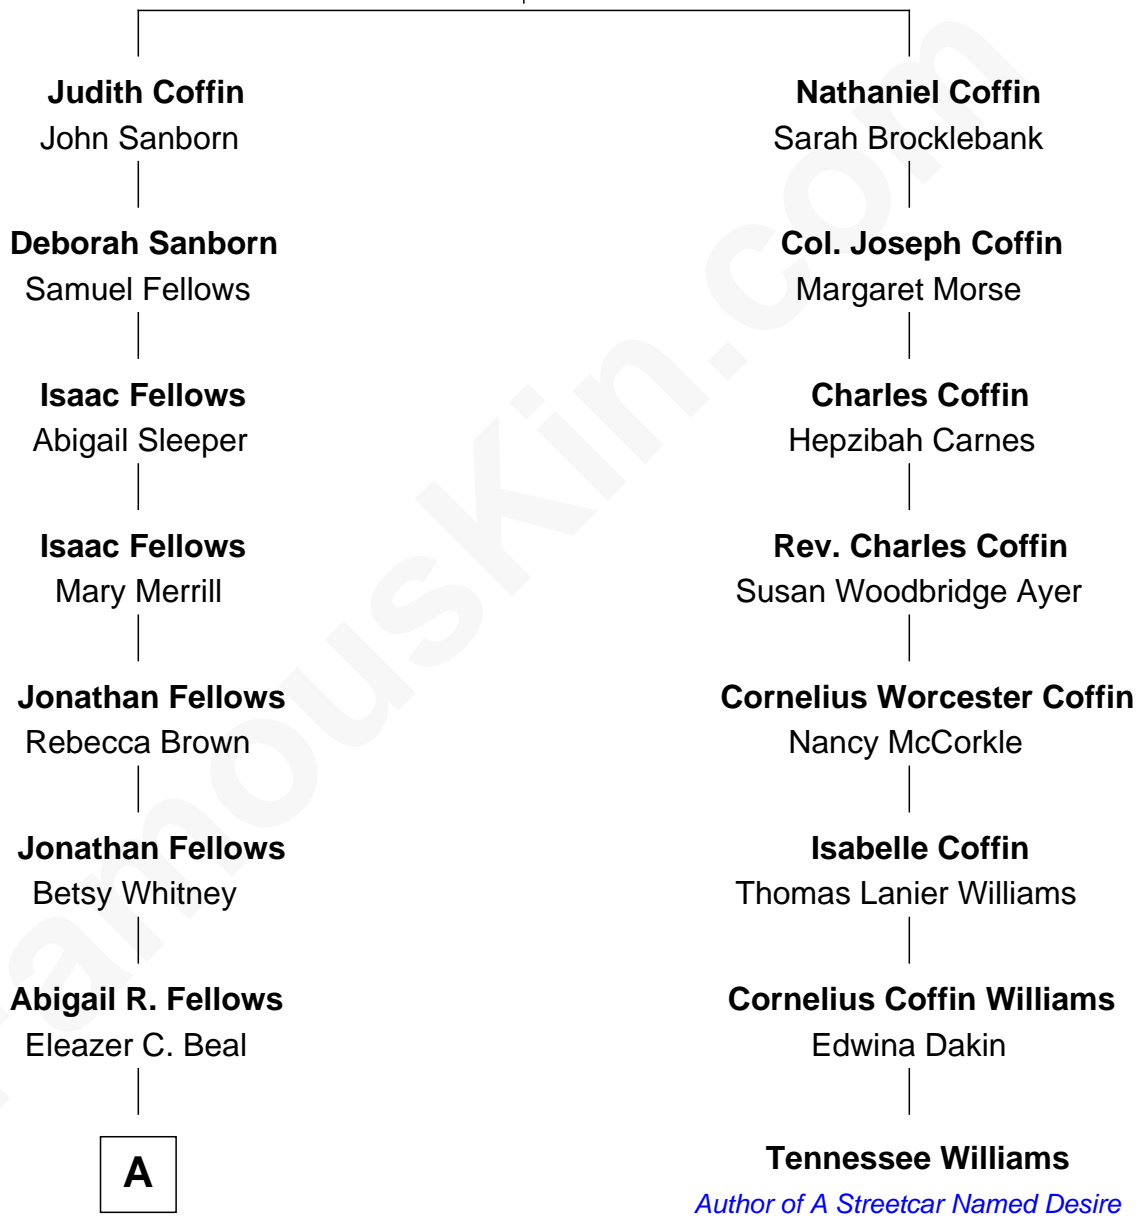

FamousKin.com

Relationship Chart of

Harry Chapin

Singer and Songwriter

7th cousin 3 times removed of

Tennessee Williams

Author of A Streetcar Named Desire

Tristram Coffin
Judith Greenleaf

A

—
Arabel Fellows Beal

Ira Bushnell Forbes

—
Abigail Beal Forbes

James Ormsbee Chapin

—
James Forbes Chapin

Jeanne Elspeth Burke

—
Harry Chapin