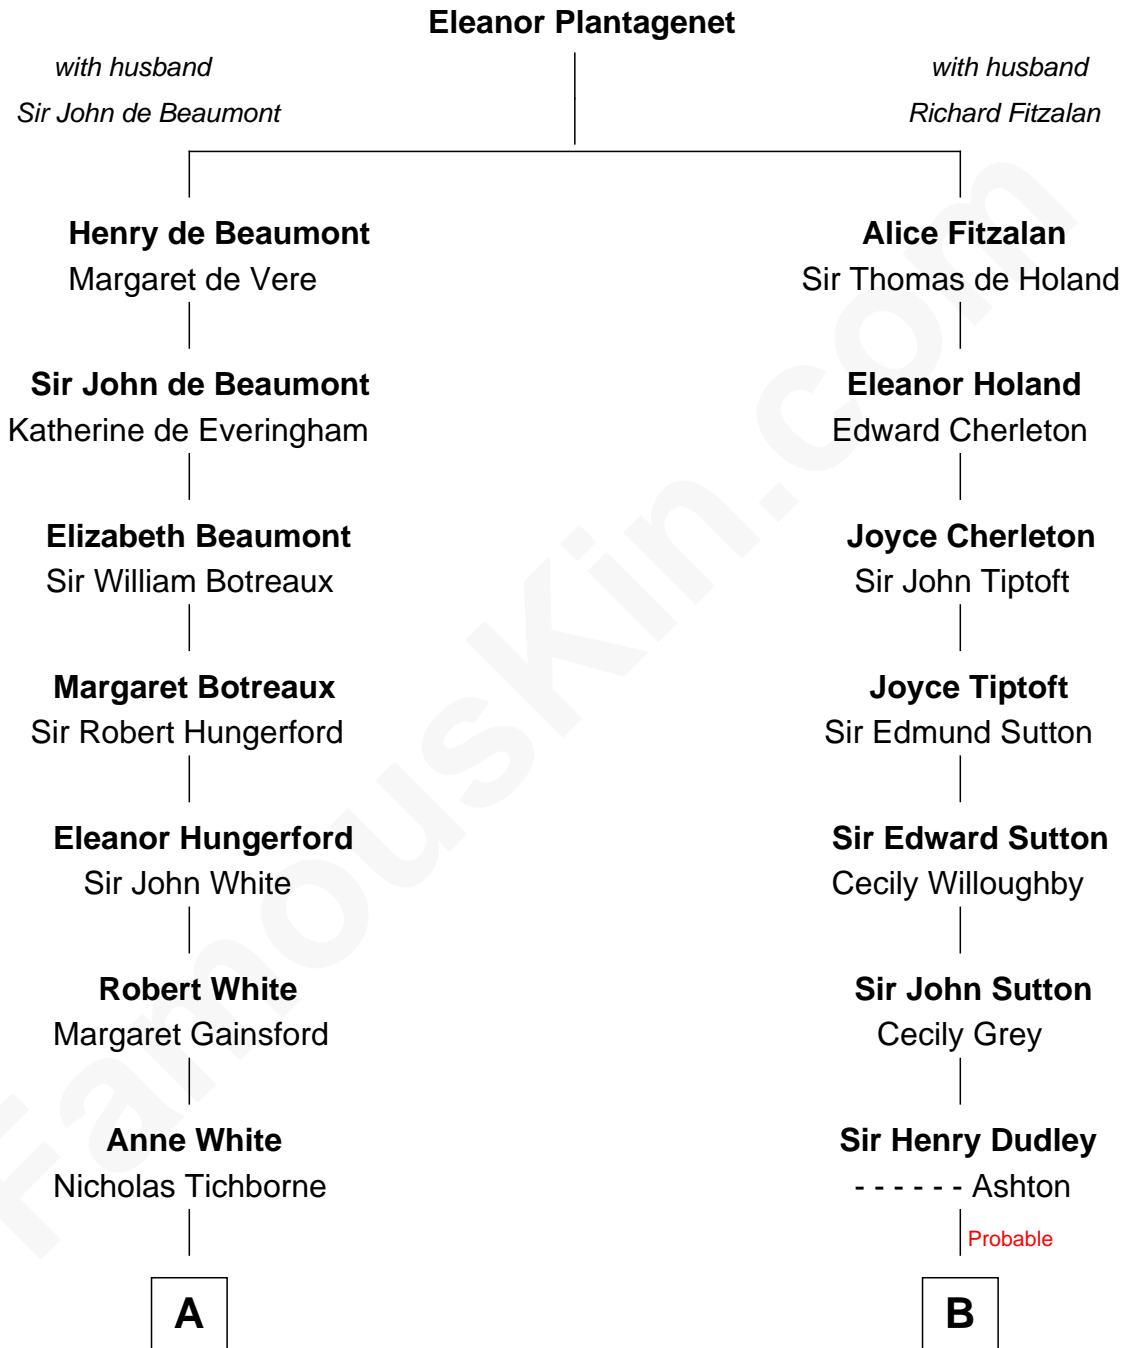

Tennessee Williams

Author of A Streetcar Named Desire