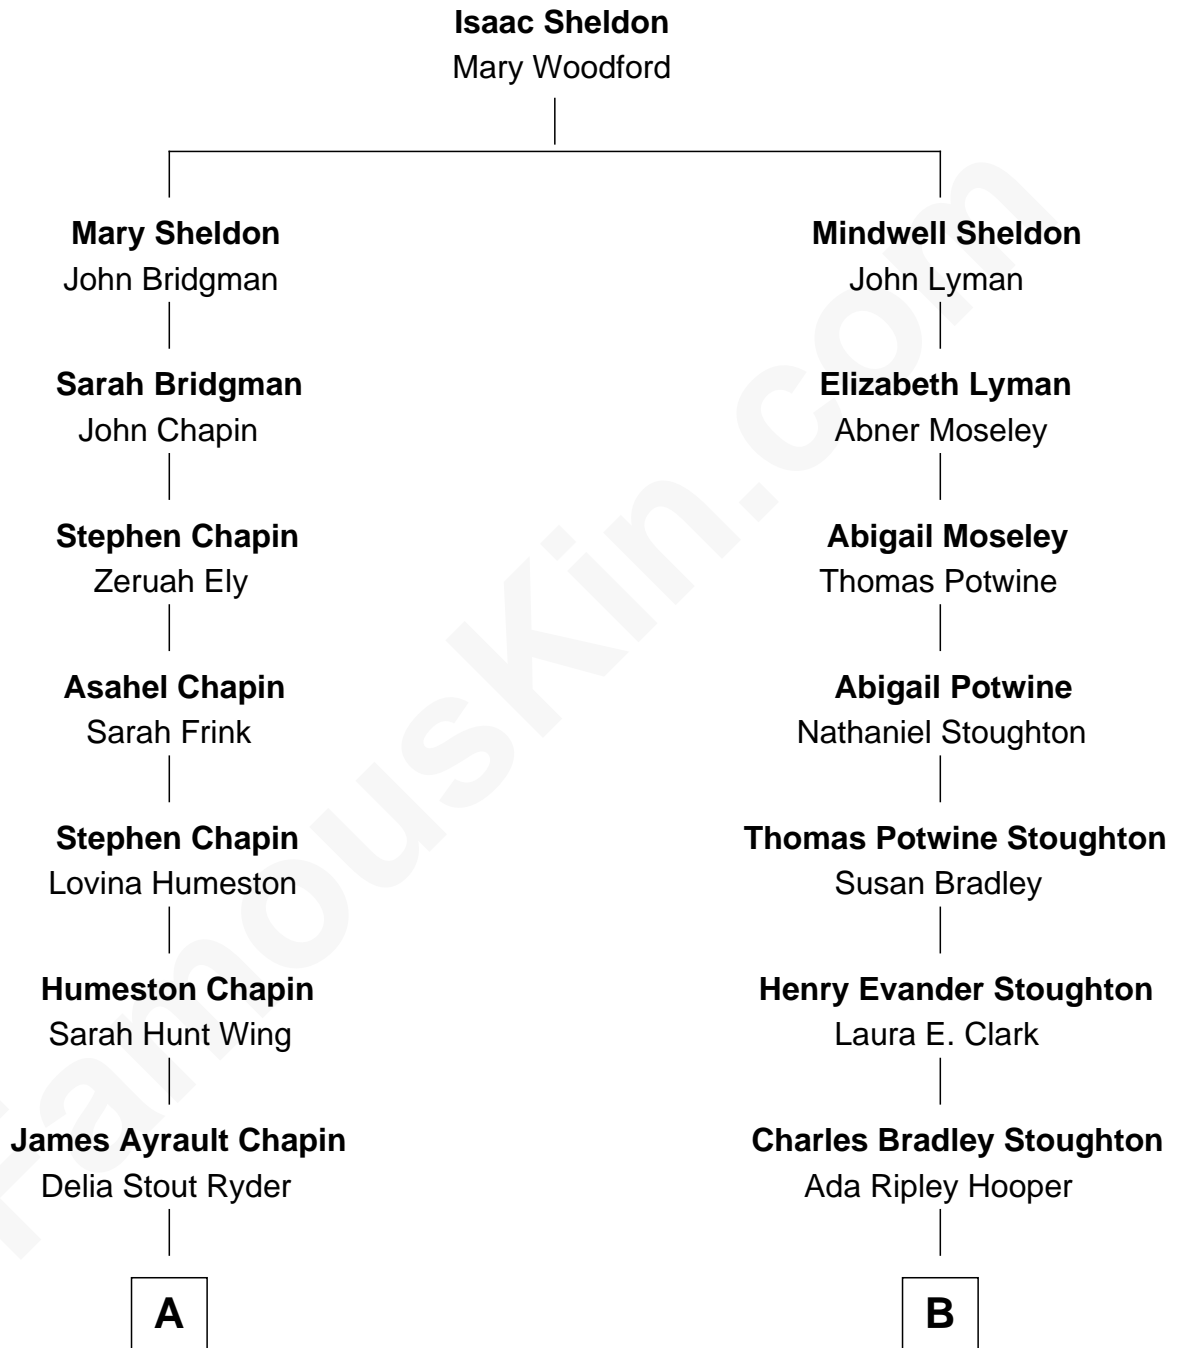

FamousKin.com

Relationship Chart of

Harry Chapin

Singer and Songwriter

8th cousin 1 time removed of

Dr. Benjamin Spock

American Pediatrician and Author on Child Care

A