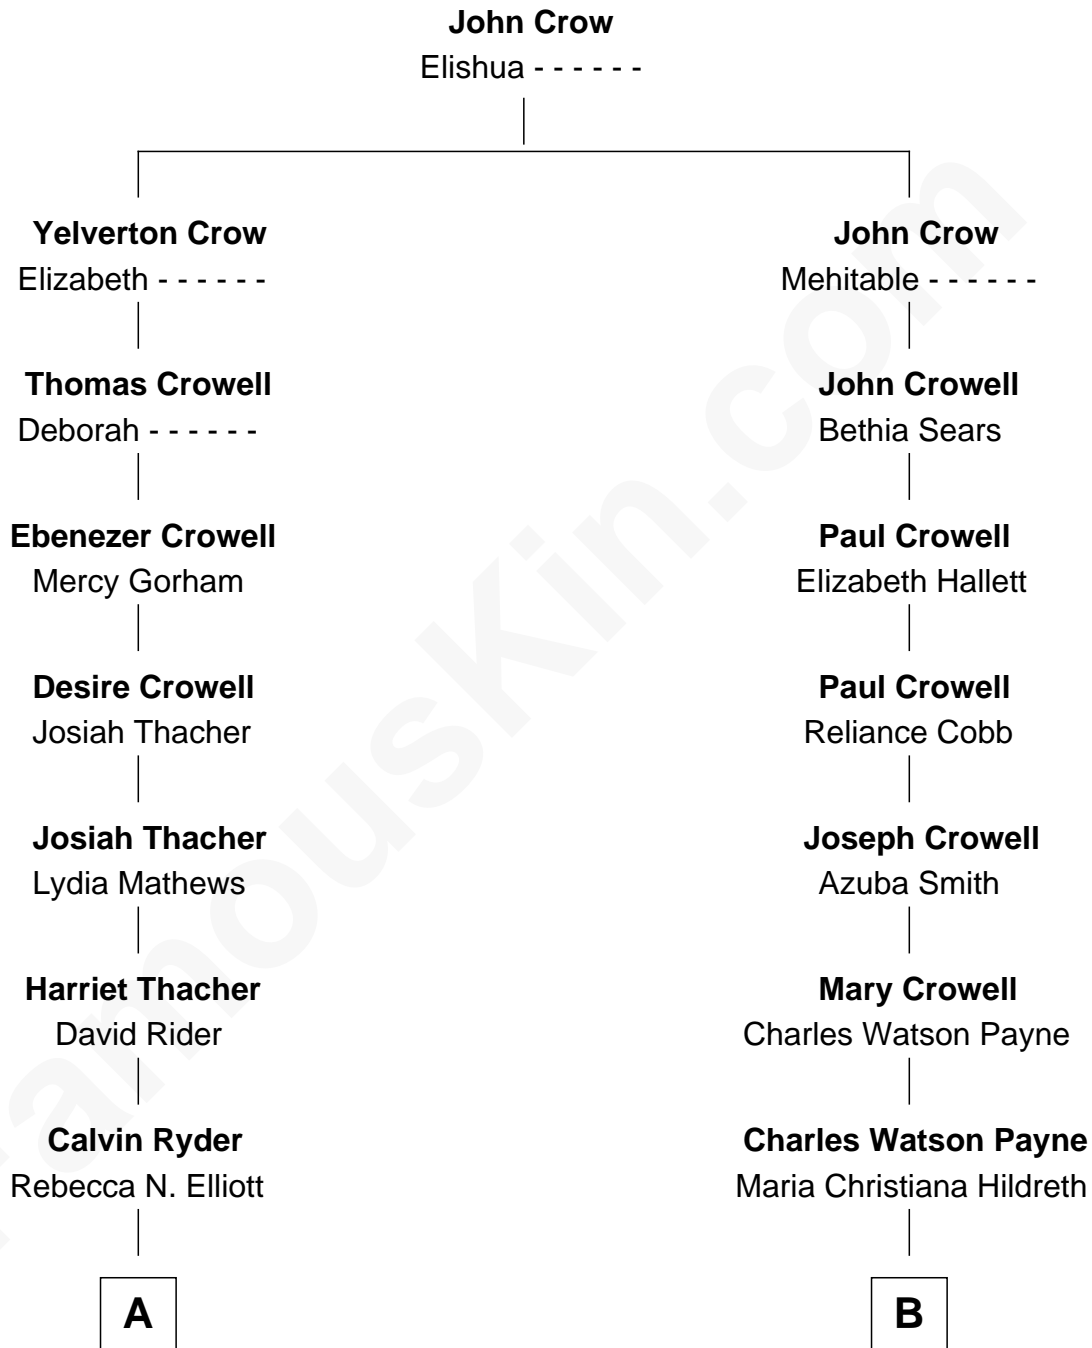

FamousKin.com Relationship Chart of

Harry Chapin

Singer and Songwriter

10th cousin 1 time removed of

Howard Dean

79th Governor of Vermont

A

Delia Stout Ryder
James Ayrault Chapin