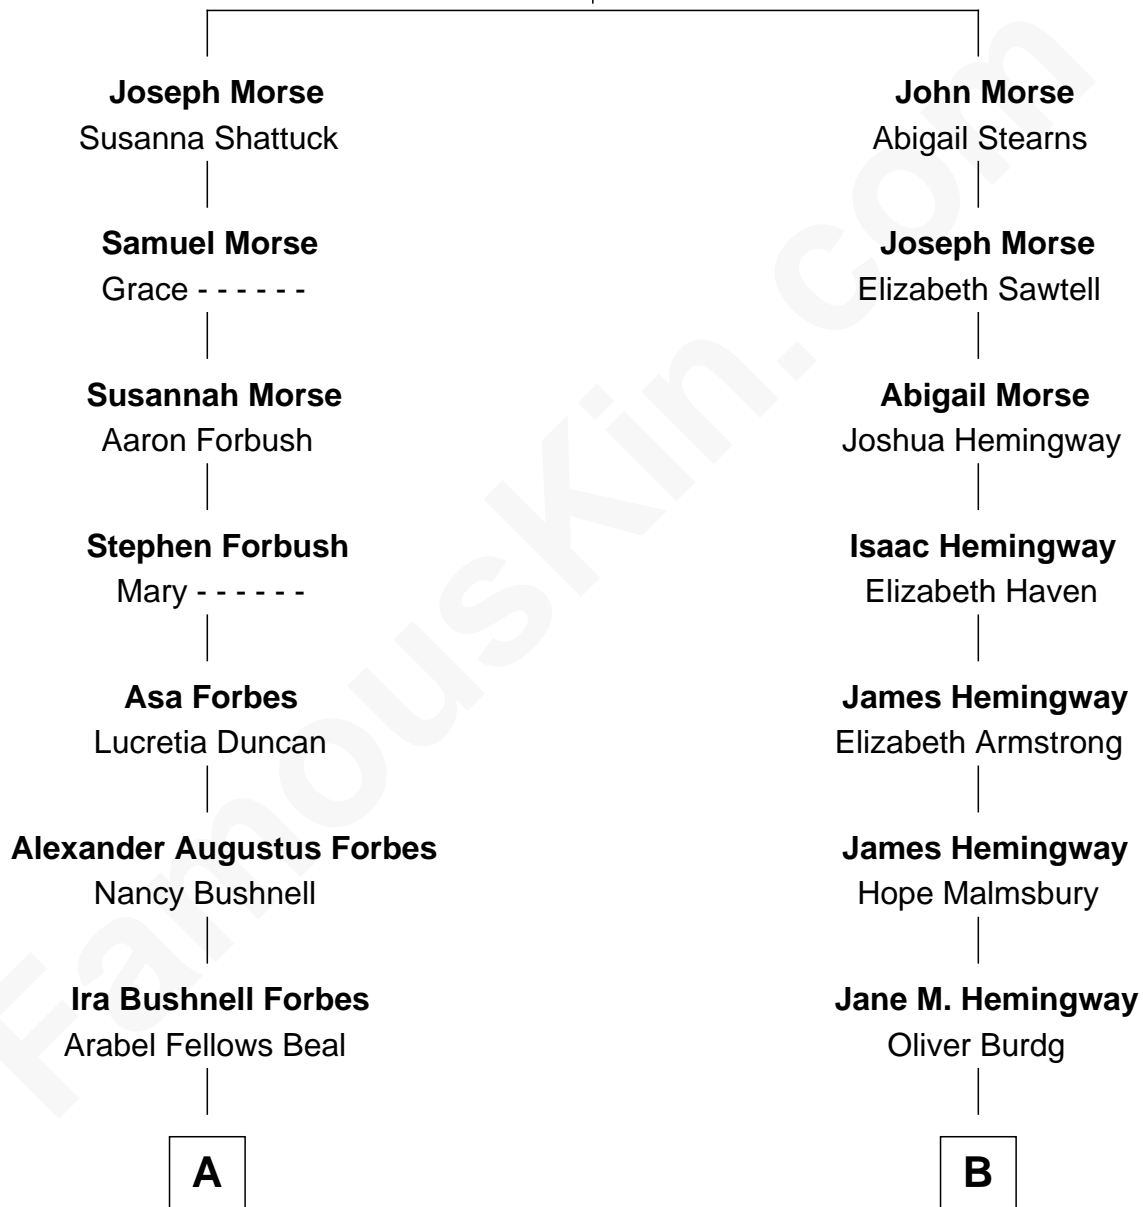

FamousKin.com Relationship Chart of

Harry Chapin

Singer and Songwriter

9th cousin of

Richard Nixon

37th U.S. President

Joseph Morse

Esther Pierce

A

Abigail Beal Forbes
James Ormsbee Chapin

James Forbes Chapin
Jeanne Elspeth Burke

Harry Chapin
Singer and Songwriter

B

Almira Park Burdg
Franklin Milhous

Hannah Milhous
Francis Anthony Nixon

Richard Nixon
37th U.S. President

FamousKin.com