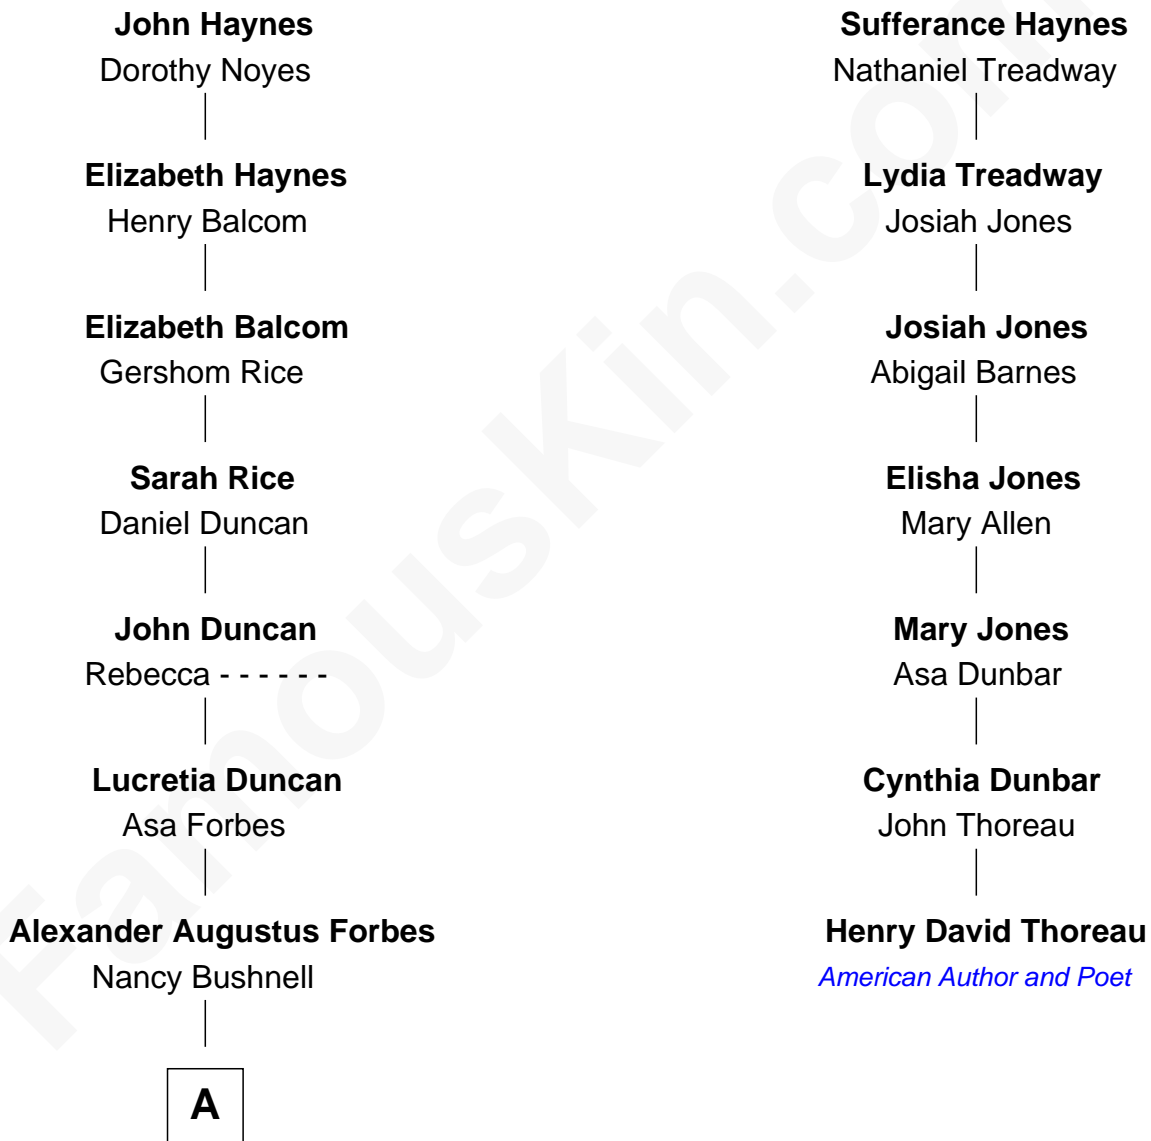

## Relationship Chart of

### Harry Chapin

*Singer and Songwriter*

6th cousin 4 times removed of

### Henry David Thoreau

*American Author and Poet*

**Walter Haynes**

Elizabeth - - - - -

**A**

—  
**Ira Bushnell Forbes**

Arabel Fellows Beal

—  
**Abigail Beal Forbes**