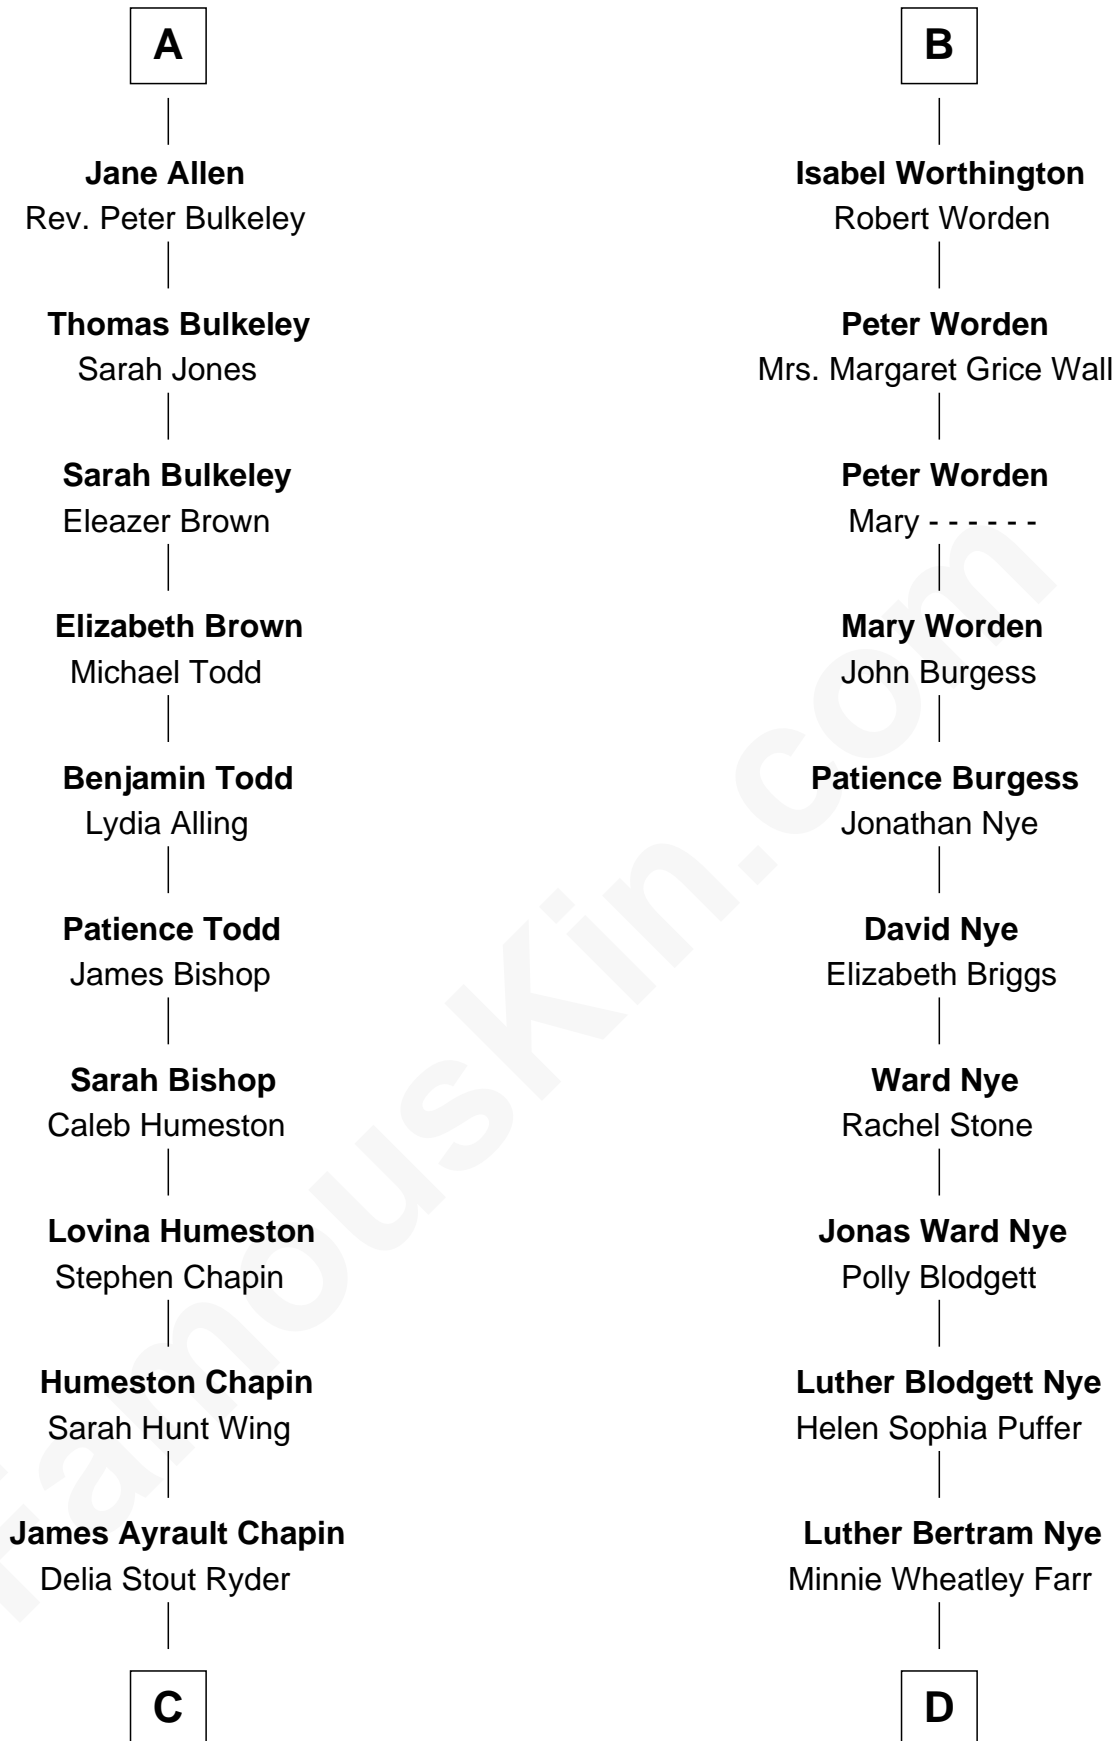

## Relationship Chart of

### Harry Chapin

*Singer and Songwriter*

18th cousin 1 time removed of

**Bill Nye**

*TV's The Science Guy*

**C**

**James Ormsbee Chapin**

Abigail Beal Forbes

**James Forbes Chapin**

Jeanne Elspeth Burke

**Harry Chapin**

*Singer and Songwriter*

**D**

**Edwin Darby Nye**

Dr. Jacqueline Blanche Jenkins

**Bill Nye**