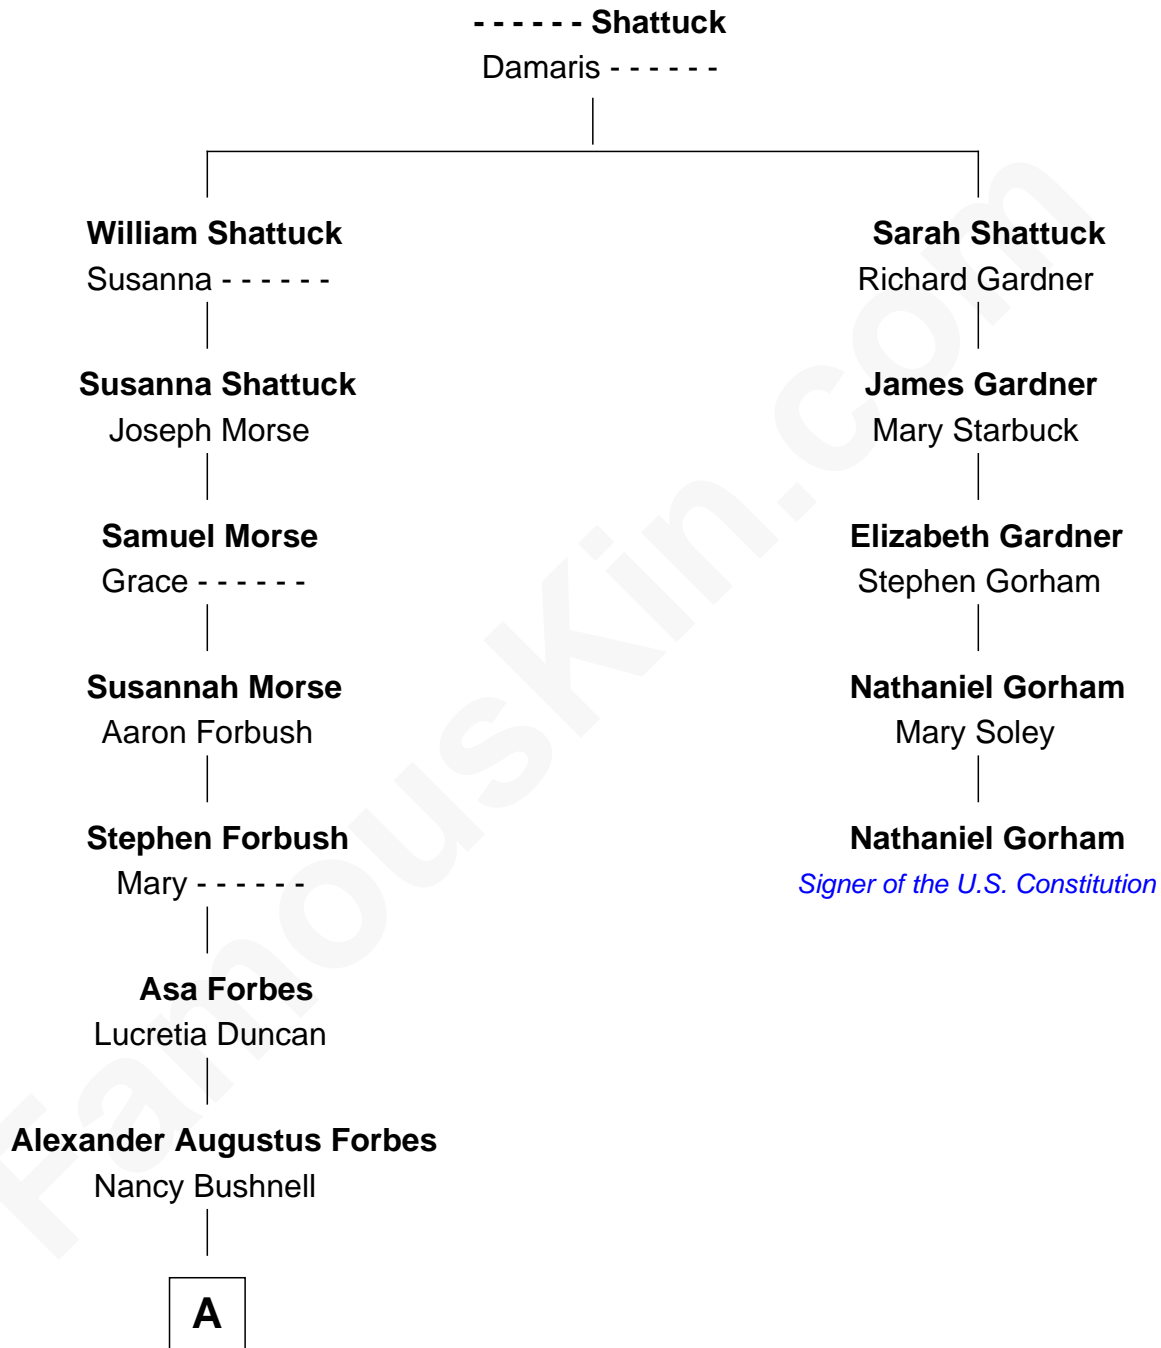

# FamousKin.com Relationship Chart of

**Harry Chapin**

*Singer and Songwriter*

4th cousin 6 times removed of

**Nathaniel Gorham**

*Signer of the U.S. Constitution*

**A**

—  
**Ira Bushnell Forbes**

Arabel Fellows Beal

—  
**Abigail Beal Forbes**

James Ormsbee Chapin

—  
**James Forbes Chapin**

Jeanne Elspeth Burke

—  
**Harry Chapin**

*Singer and Songwriter*