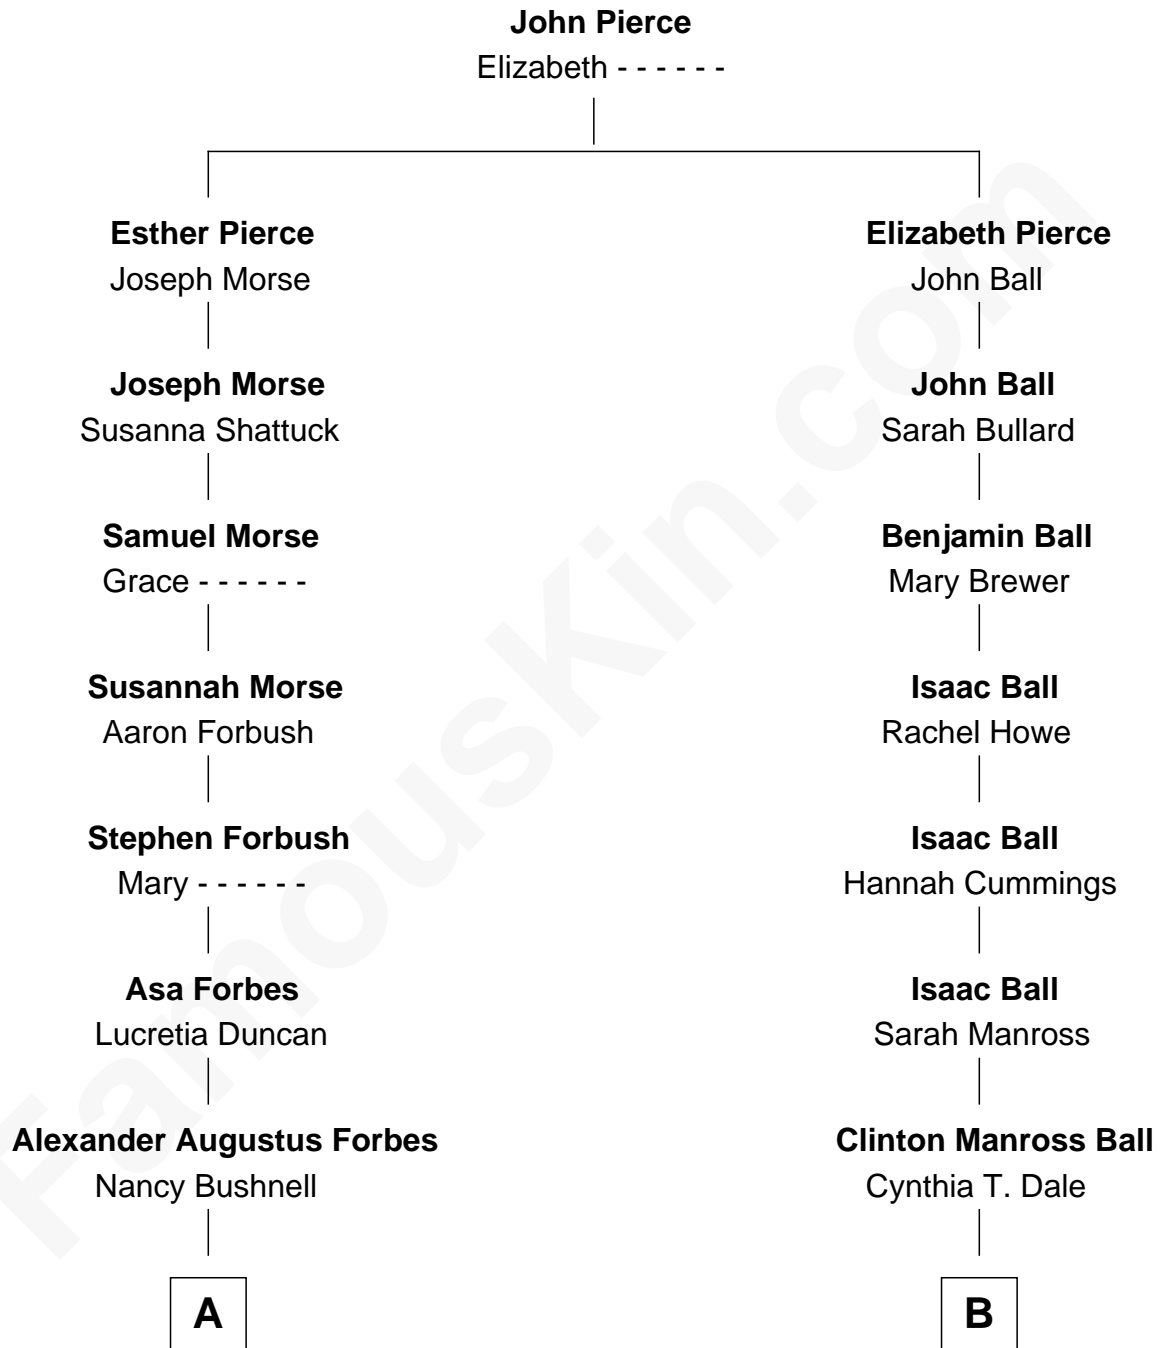

FamousKin.com Relationship Chart of

Harry Chapin

Singer and Songwriter

9th cousin 1 time removed of

Lucille Ball

TV Actress - "I Love Lucy"

A

Ira Bushnell Forbes

Arabel Fellows Beal

Abigail Beal Forbes

James Ormsbee Chapin

James Forbes Chapin

Jeanne Elspeth Burke

Harry Chapin

Singer and Songwriter

B

Jasper Clinton Ball

Nellie Rebecca Durrell

Henry Durrell Ball

Desiree Evelyn Hunt

Lucille Ball

TV Actress - "I Love Lucy"