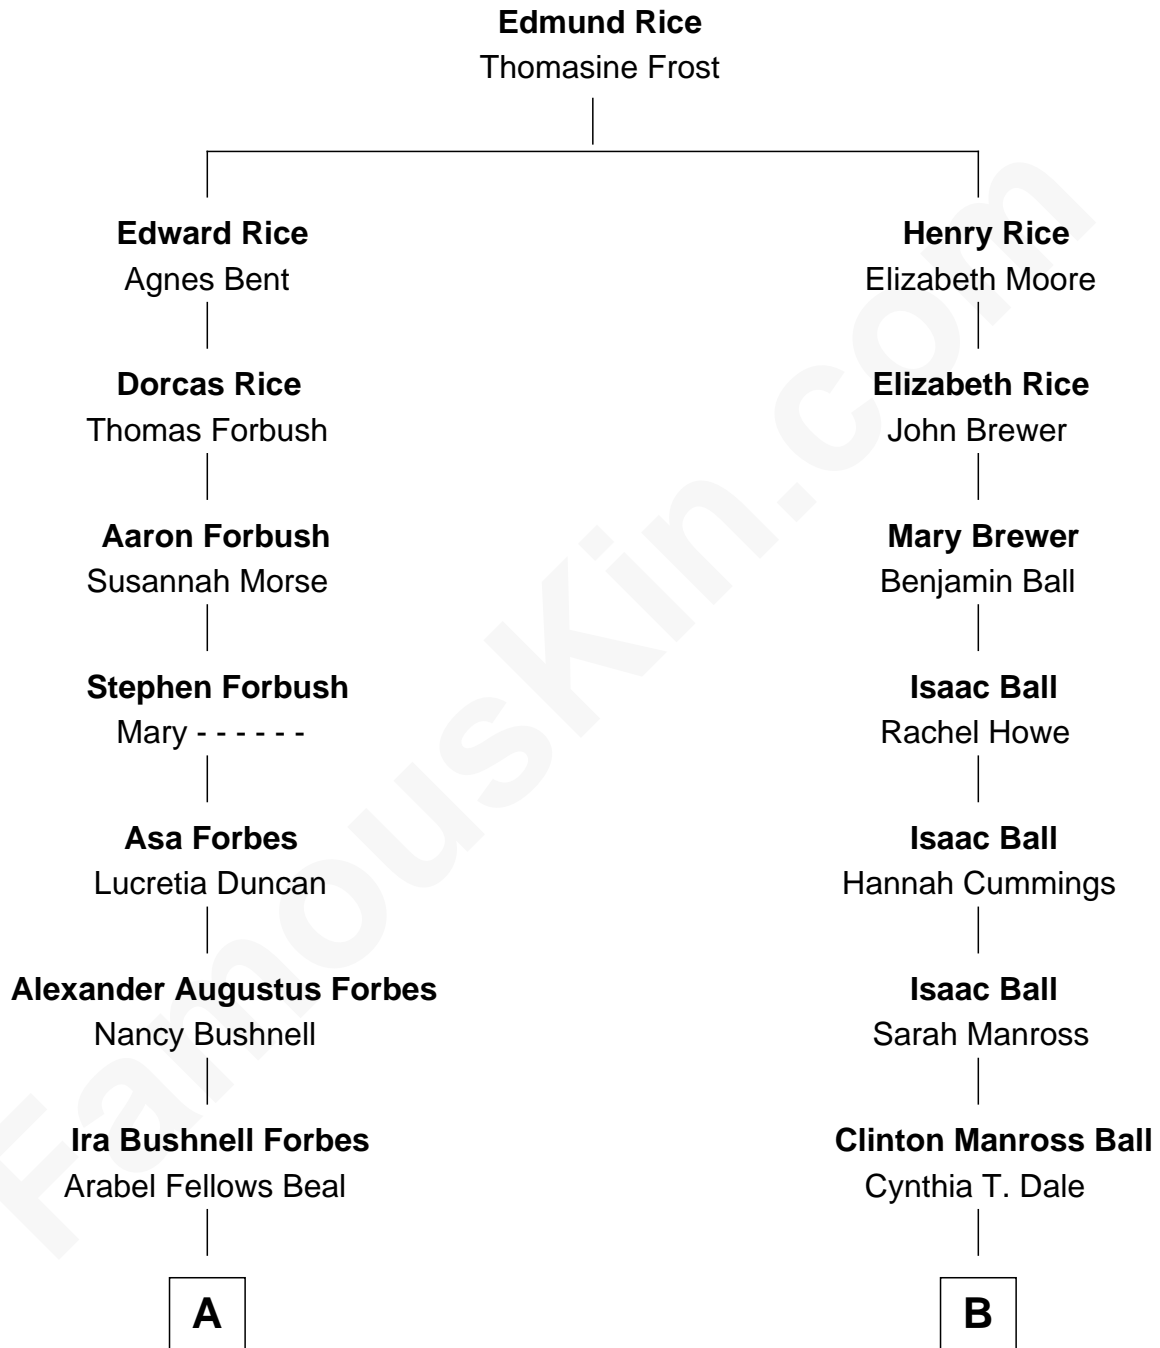

FamousKin.com Relationship Chart of

Harry Chapin

Singer and Songwriter

9th cousin of

Lucille Ball

TV Actress - "I Love Lucy"

A

Abigail Beal Forbes
James Ormsbee Chapin

James Forbes Chapin
Jeanne Elspeth Burke

Harry Chapin
Singer and Songwriter

B

Jasper Clinton Ball
Nellie Rebecca Durrell

Henry Durrell Ball
Desiree Evelyn Hunt

Lucille Ball
TV Actress - "I Love Lucy"

FamousKin.com