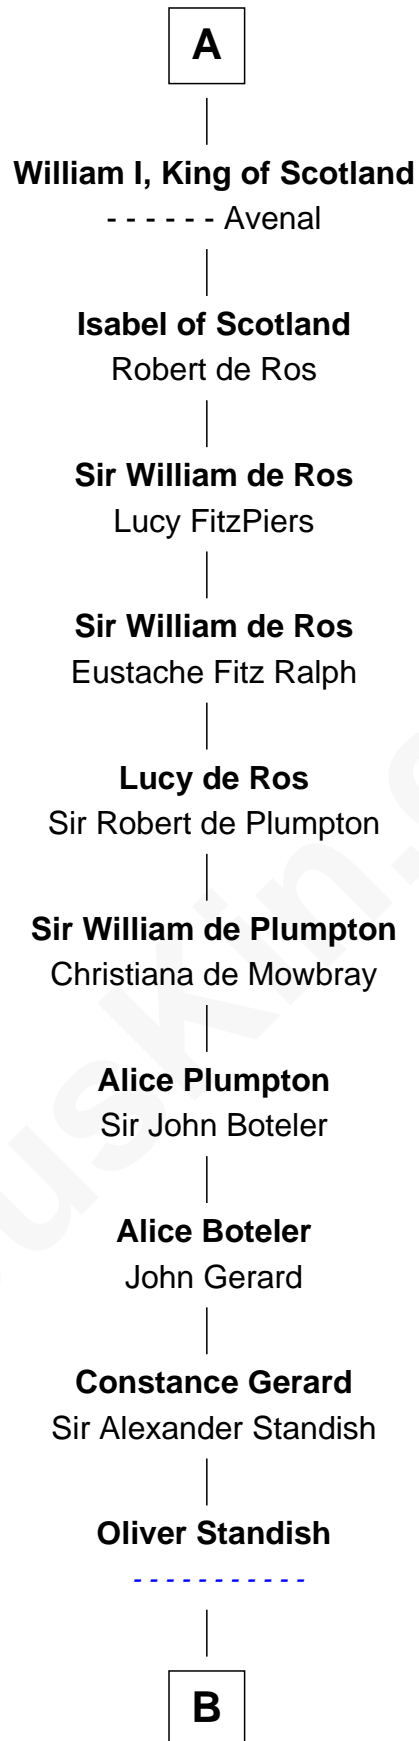

# FamousKin.com Relationship Chart of

**Harry Chapin**

*Singer and Songwriter*

32nd Great-grandson of

**King Robert I**

*King of France*

**B**

**Grace Standish**

Ralph Faircloth

**Lawrence Faircloth**

Elizabeth - - - - -

**Thomas Faircloth**

Millicent Barr

**Mary Faircloth**

Thomas Allen

**Jane Allen**