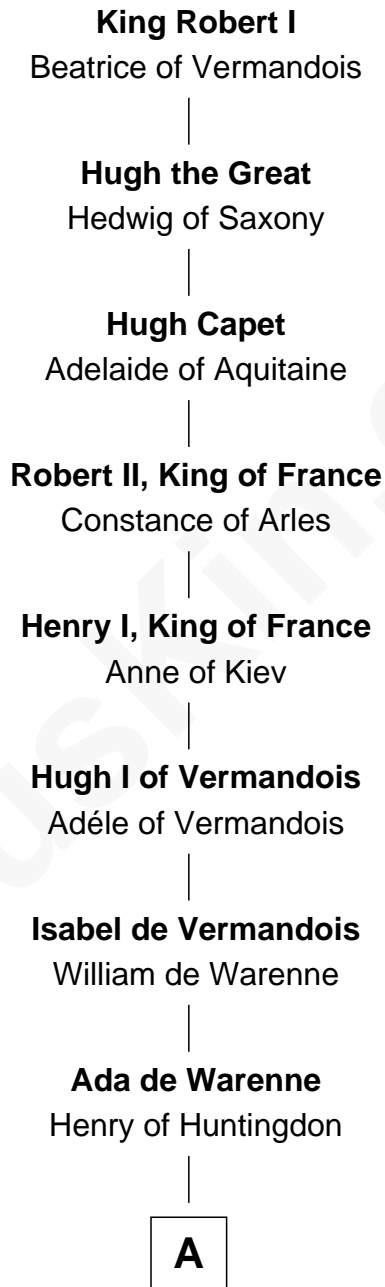

# FamousKin.com Relationship Chart of

**Harry Chapin**

*Singer and Songwriter*

32nd Great-grandson of

**King Robert I**

*King of France*

**B**

**Grace Standish**

Ralph Faircloth

**Lawrence Faircloth**

Elizabeth - - - - -

**Thomas Faircloth**

Millicent Barr

**Mary Faircloth**

Thomas Allen

**Jane Allen**