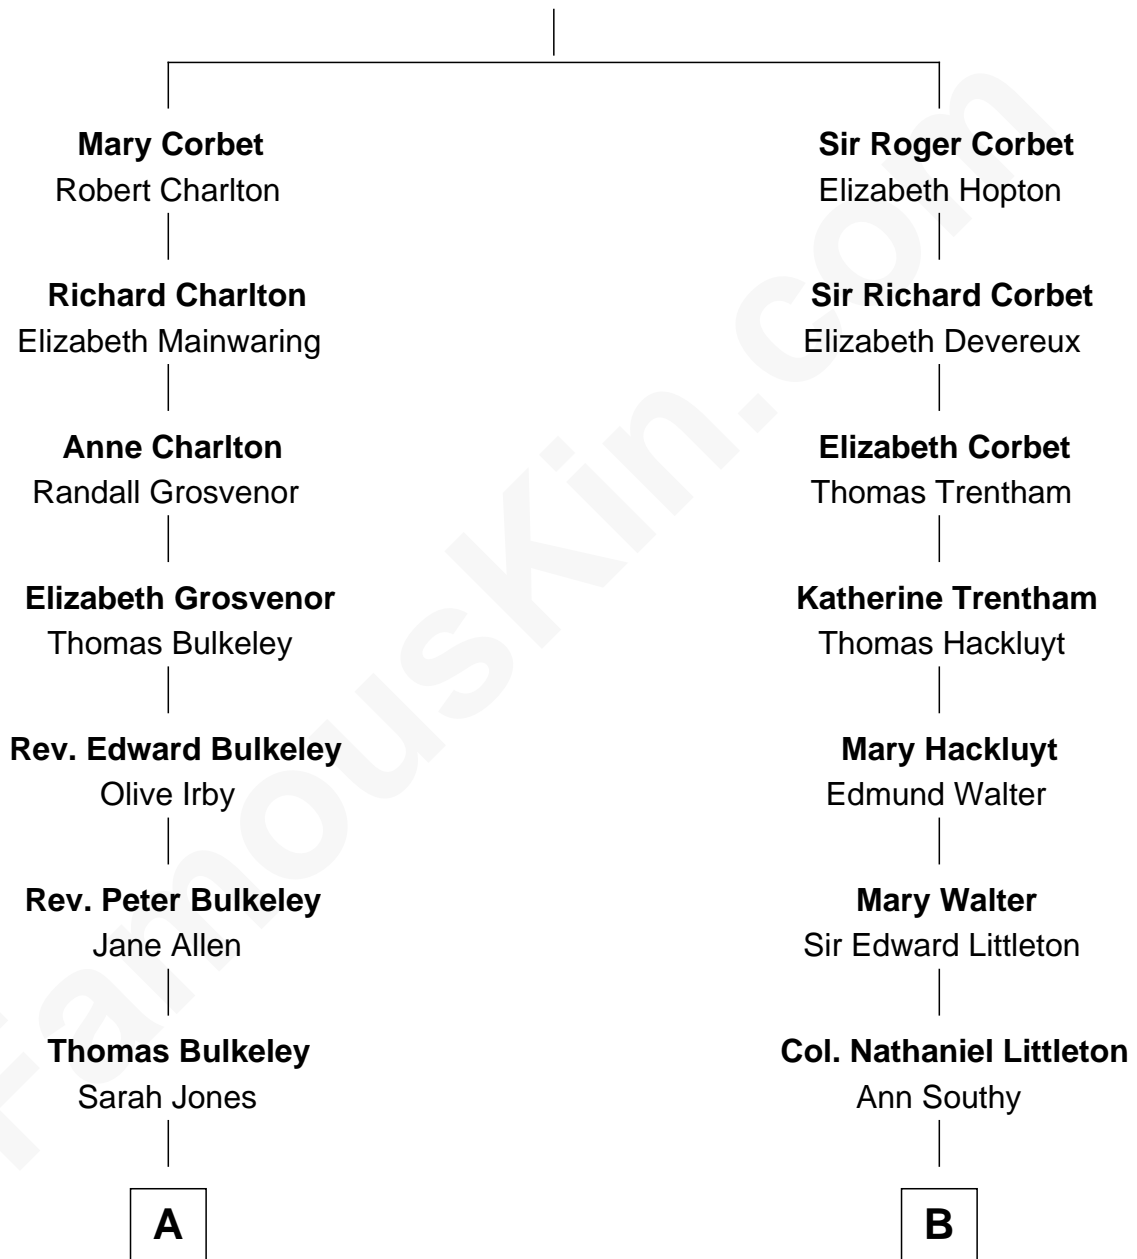

FamousKin.com Relationship Chart of

Harry Chapin

Singer and Songwriter

17th cousin of

Paget Brewster

TV Actress

Sir Robert Corbet

Margaret - - - - -