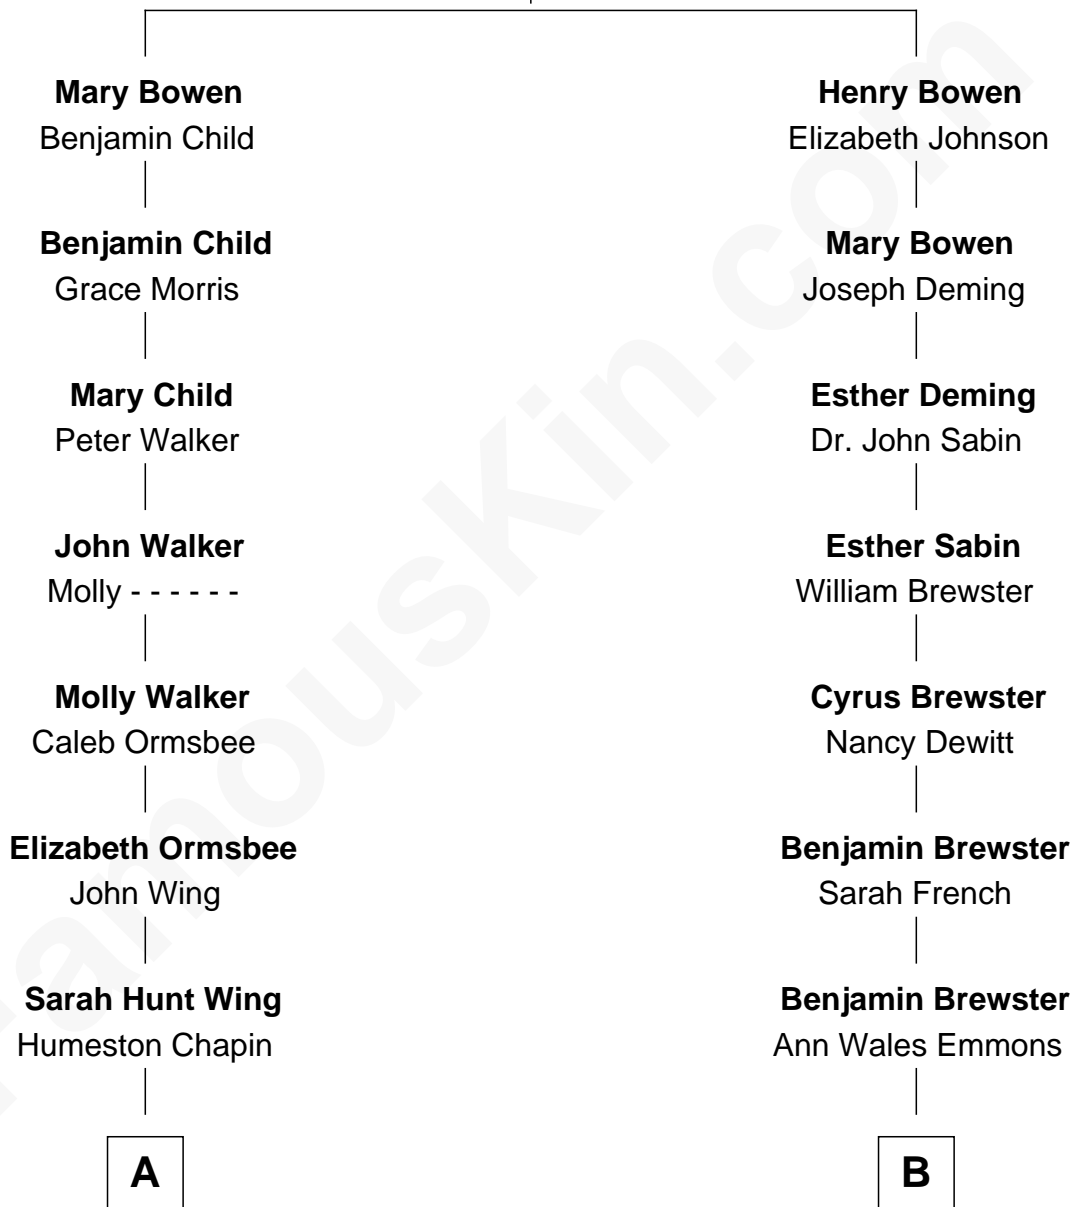

# FamousKin.com Relationship Chart of

**Harry Chapin**

*Singer and Songwriter*

10th cousin of

**Paget Brewster**

*TV Actress*

**Griffith Bowen**  
Margaret Fleming

**A**

**James Ayrault Chapin**

Delia Stout Ryder

**James Ormsbee Chapin**

Abigail Beal Forbes

**James Forbes Chapin**

Jeanne Elspeth Burke

**Harry Chapin**

*Singer and Songwriter*

**B**

**Dr. George Washington Wales Brewster**

Ellen Mackenzie Hodge

**George Washington Wales Brewster**

Joan Ryerson

**Galen Brewster**

Hathaway Tew

**Paget Brewster**

*TV Actress*