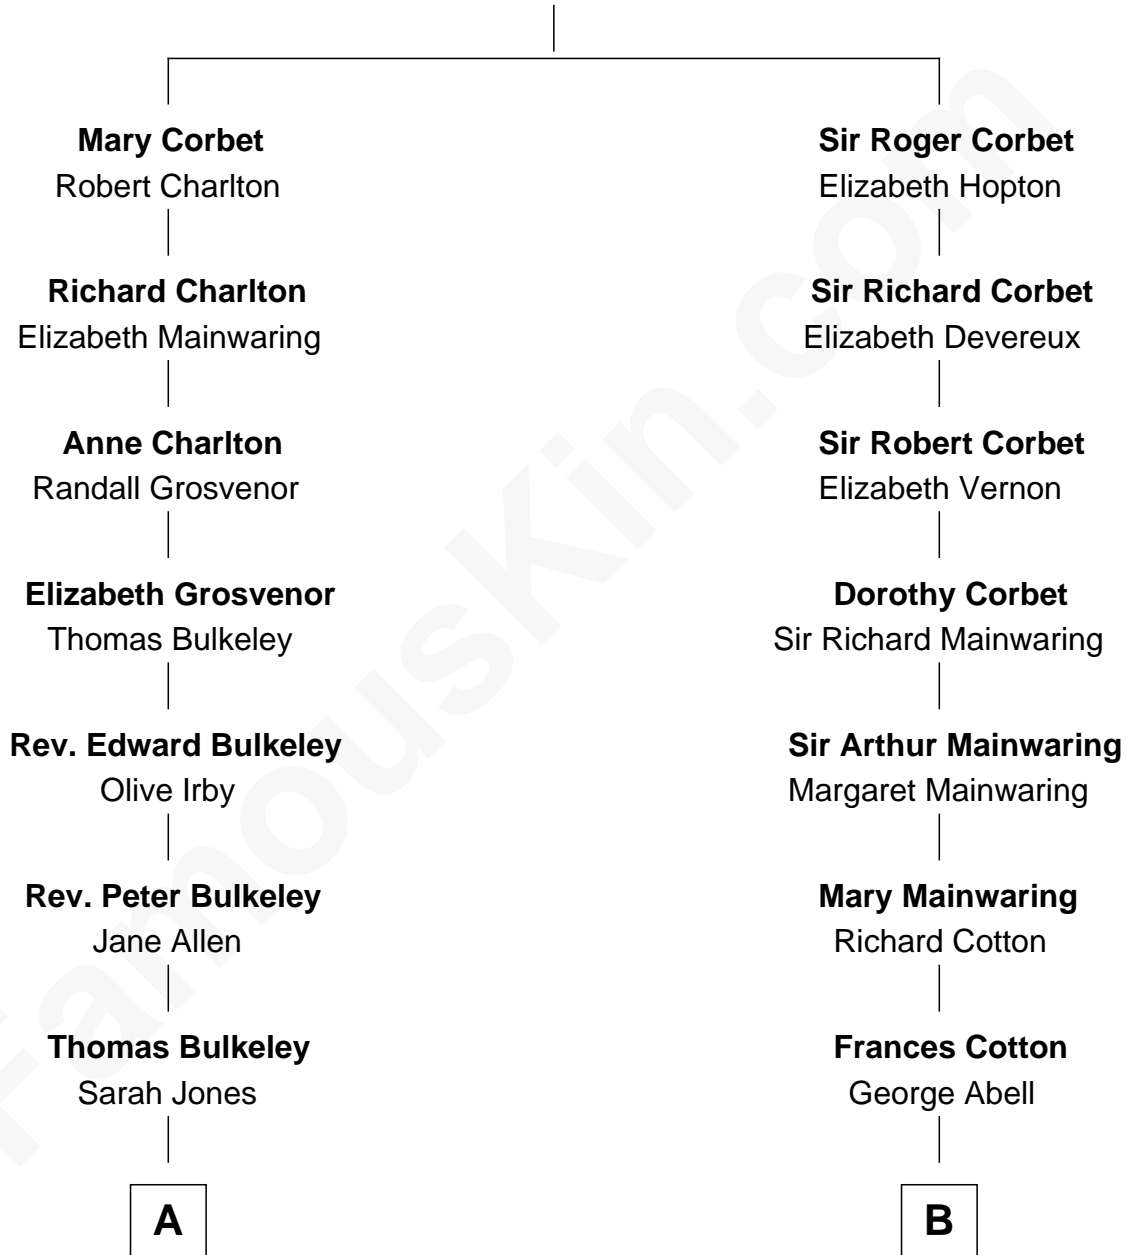

FamousKin.com

Relationship Chart of

Harry Chapin

Singer and Songwriter

16th cousin 1 time removed of

Allen Dulles

5th Director of the C.I.A.

Sir Robert Corbet

Margaret - - - - -

Harry Chapin photo by [Larry D. Moore](#) (CC BY-SA 3.0)