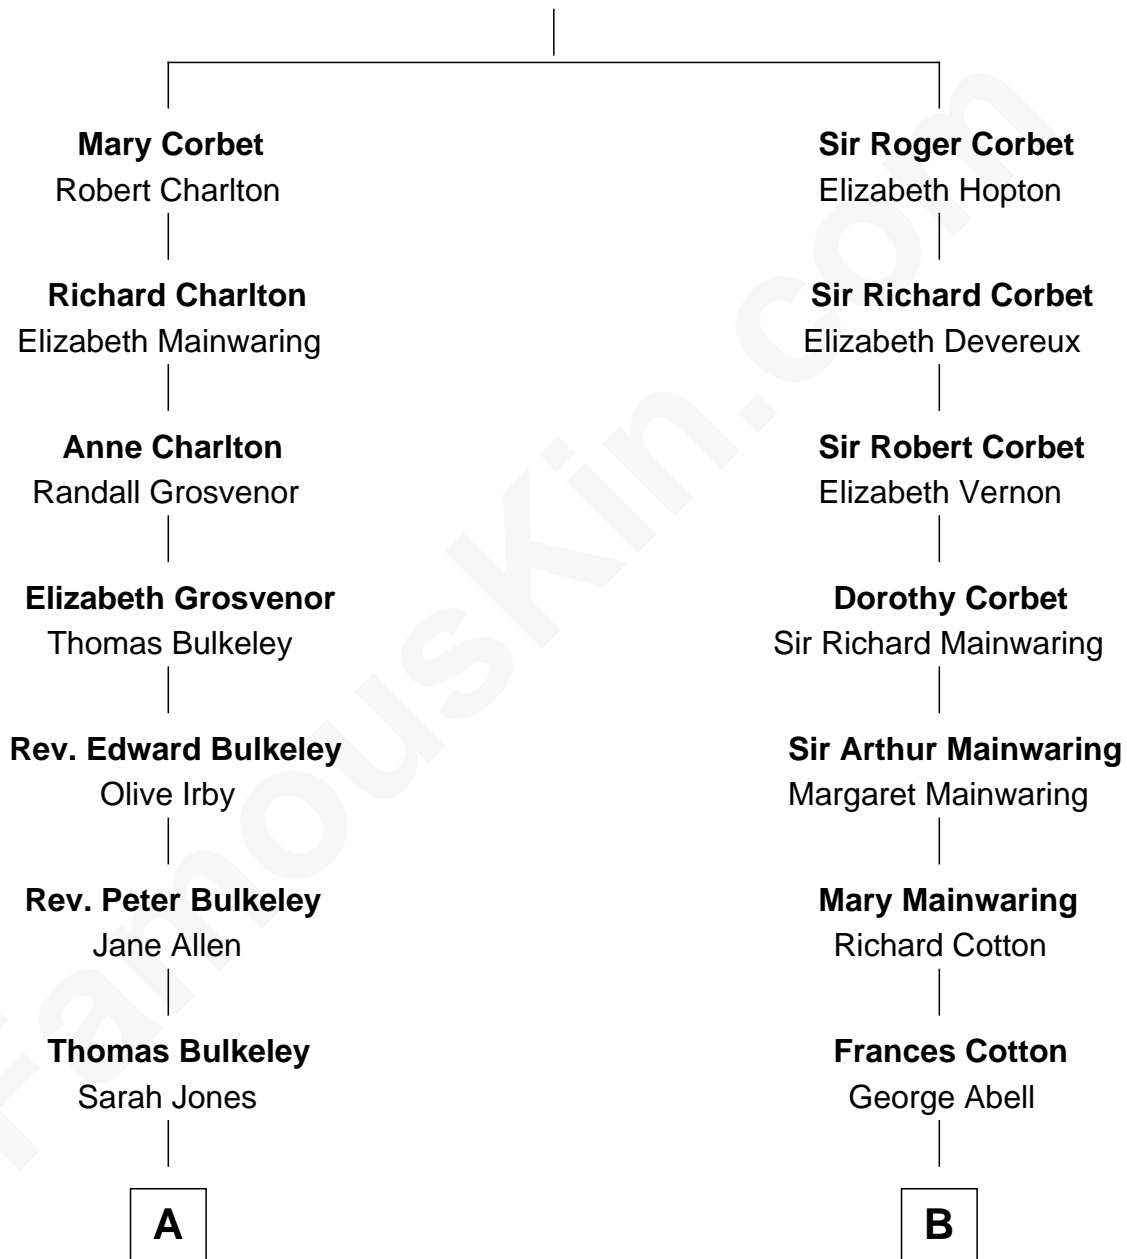

FamousKin.com Relationship Chart of

Harry Chapin

Singer and Songwriter

16th cousin 1 time removed of

John Foster Dulles

52nd U.S. Secretary of State

Sir Robert Corbet

Margaret - - - - -