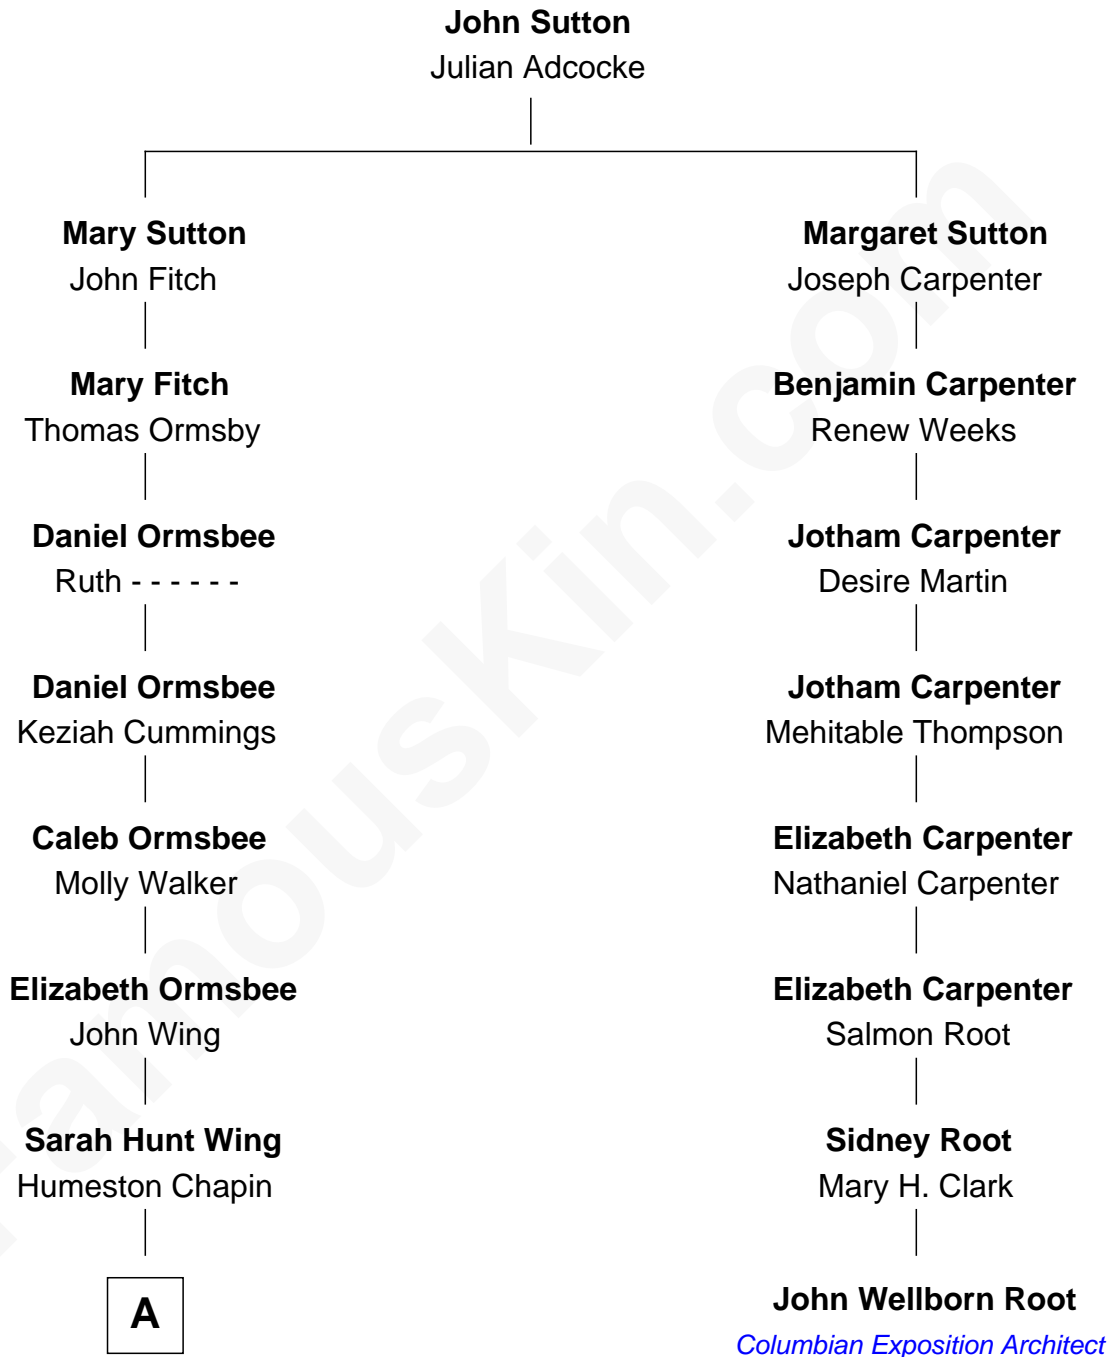

FamousKin.com

Relationship Chart of

Harry Chapin

Singer and Songwriter

7th cousin 3 times removed of

John Wellborn Root

1893 Chicago Columbian Exposition Architect

A

James Ayrault Chapin

Delia Stout Ryder

James Ormsbee Chapin

Abigail Beal Forbes

James Forbes Chapin

Jeanne Elspeth Burke

Harry Chapin

Singer and Songwriter