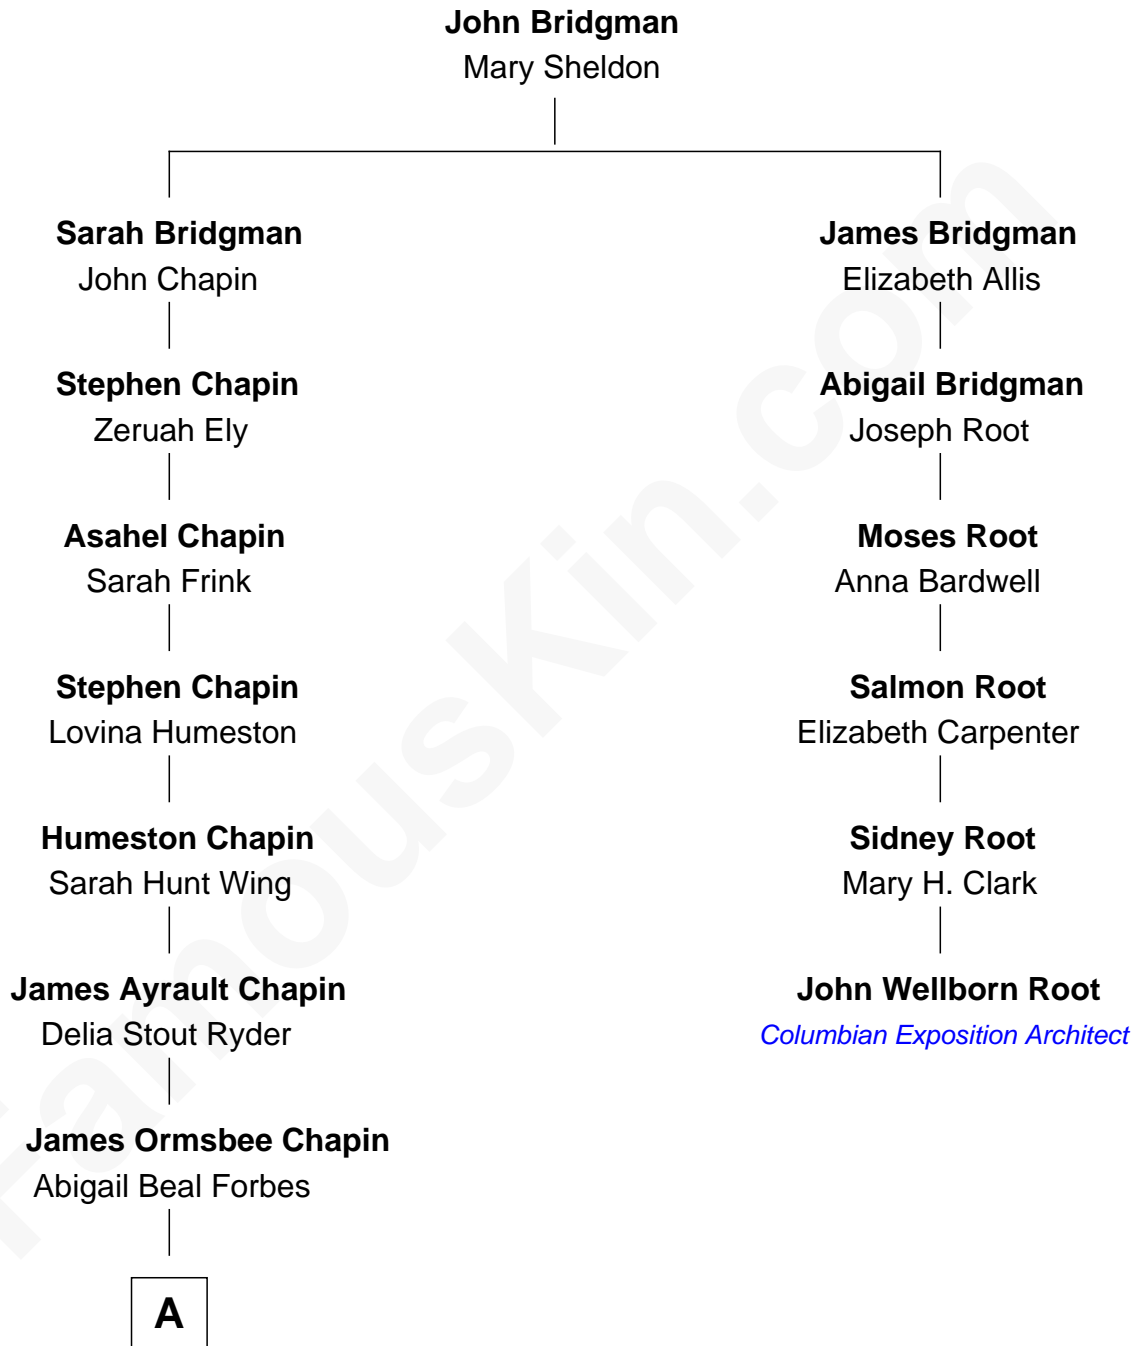

## Relationship Chart of

### Harry Chapin

*Singer and Songwriter*

5th cousin 3 times removed of

### John Wellborn Root

*1893 Chicago Columbian Exposition Architect*

A

James Forbes Chapin

Jeanne Elspeth Burke

Harry Chapin

*Singer and Songwriter*

FamousKin.com