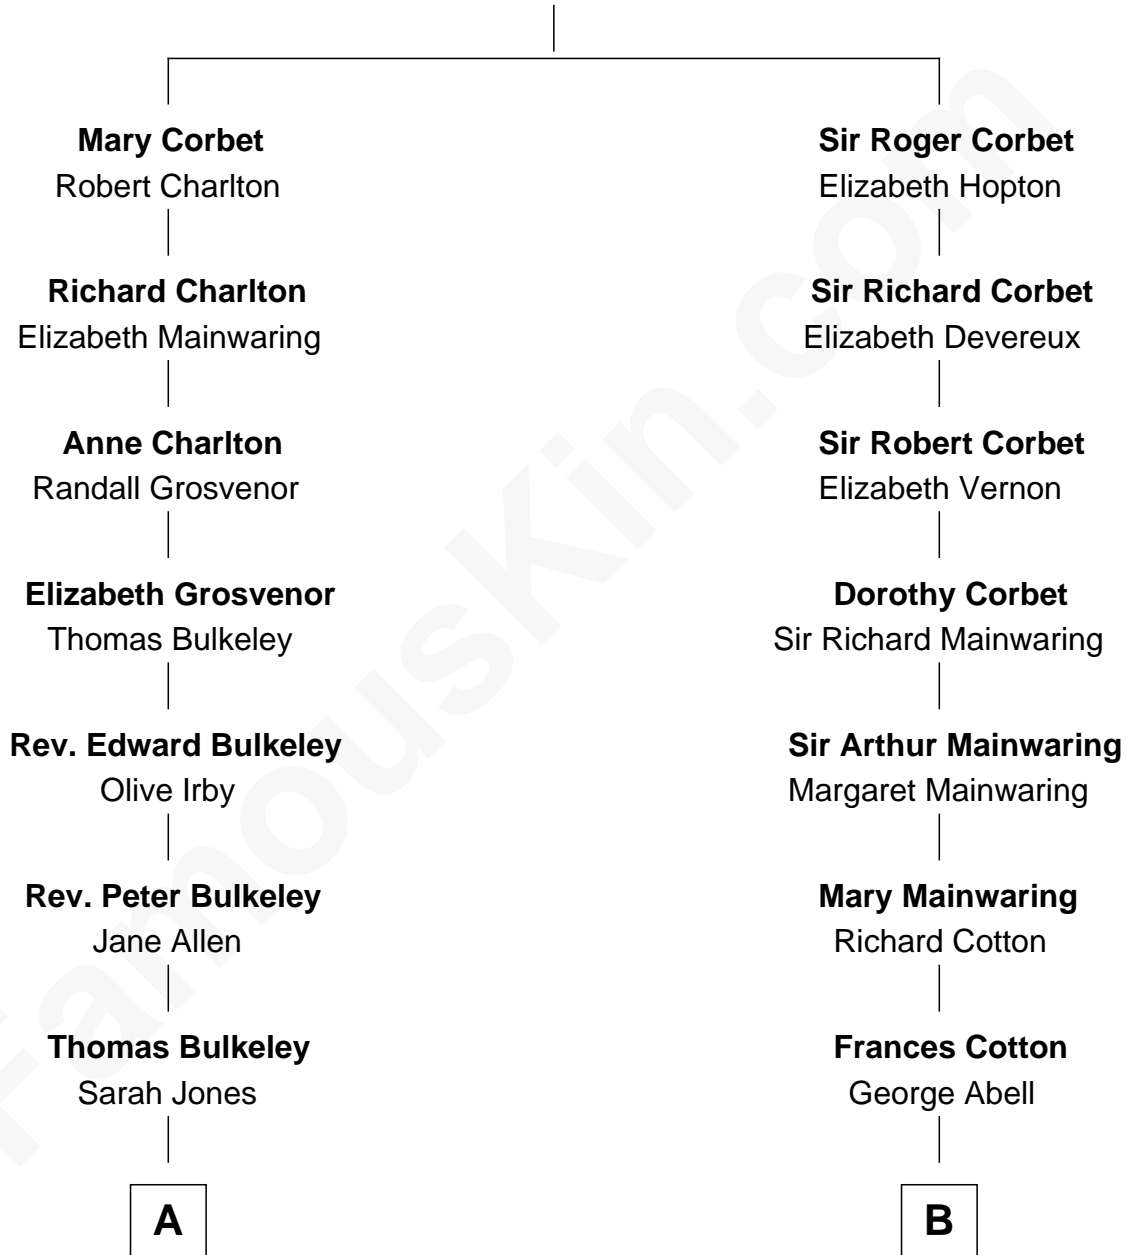

# FamousKin.com Relationship Chart of

**Harry Chapin**

*Singer and Songwriter*

14th cousin 3 times removed of

**Marjorie Post**

*Founder of General Foods*

**Sir Robert Corbet**

Margaret - - - - -

Harry Chapin photo by [Larry D. Moore](#) (CC BY-SA 3.0)