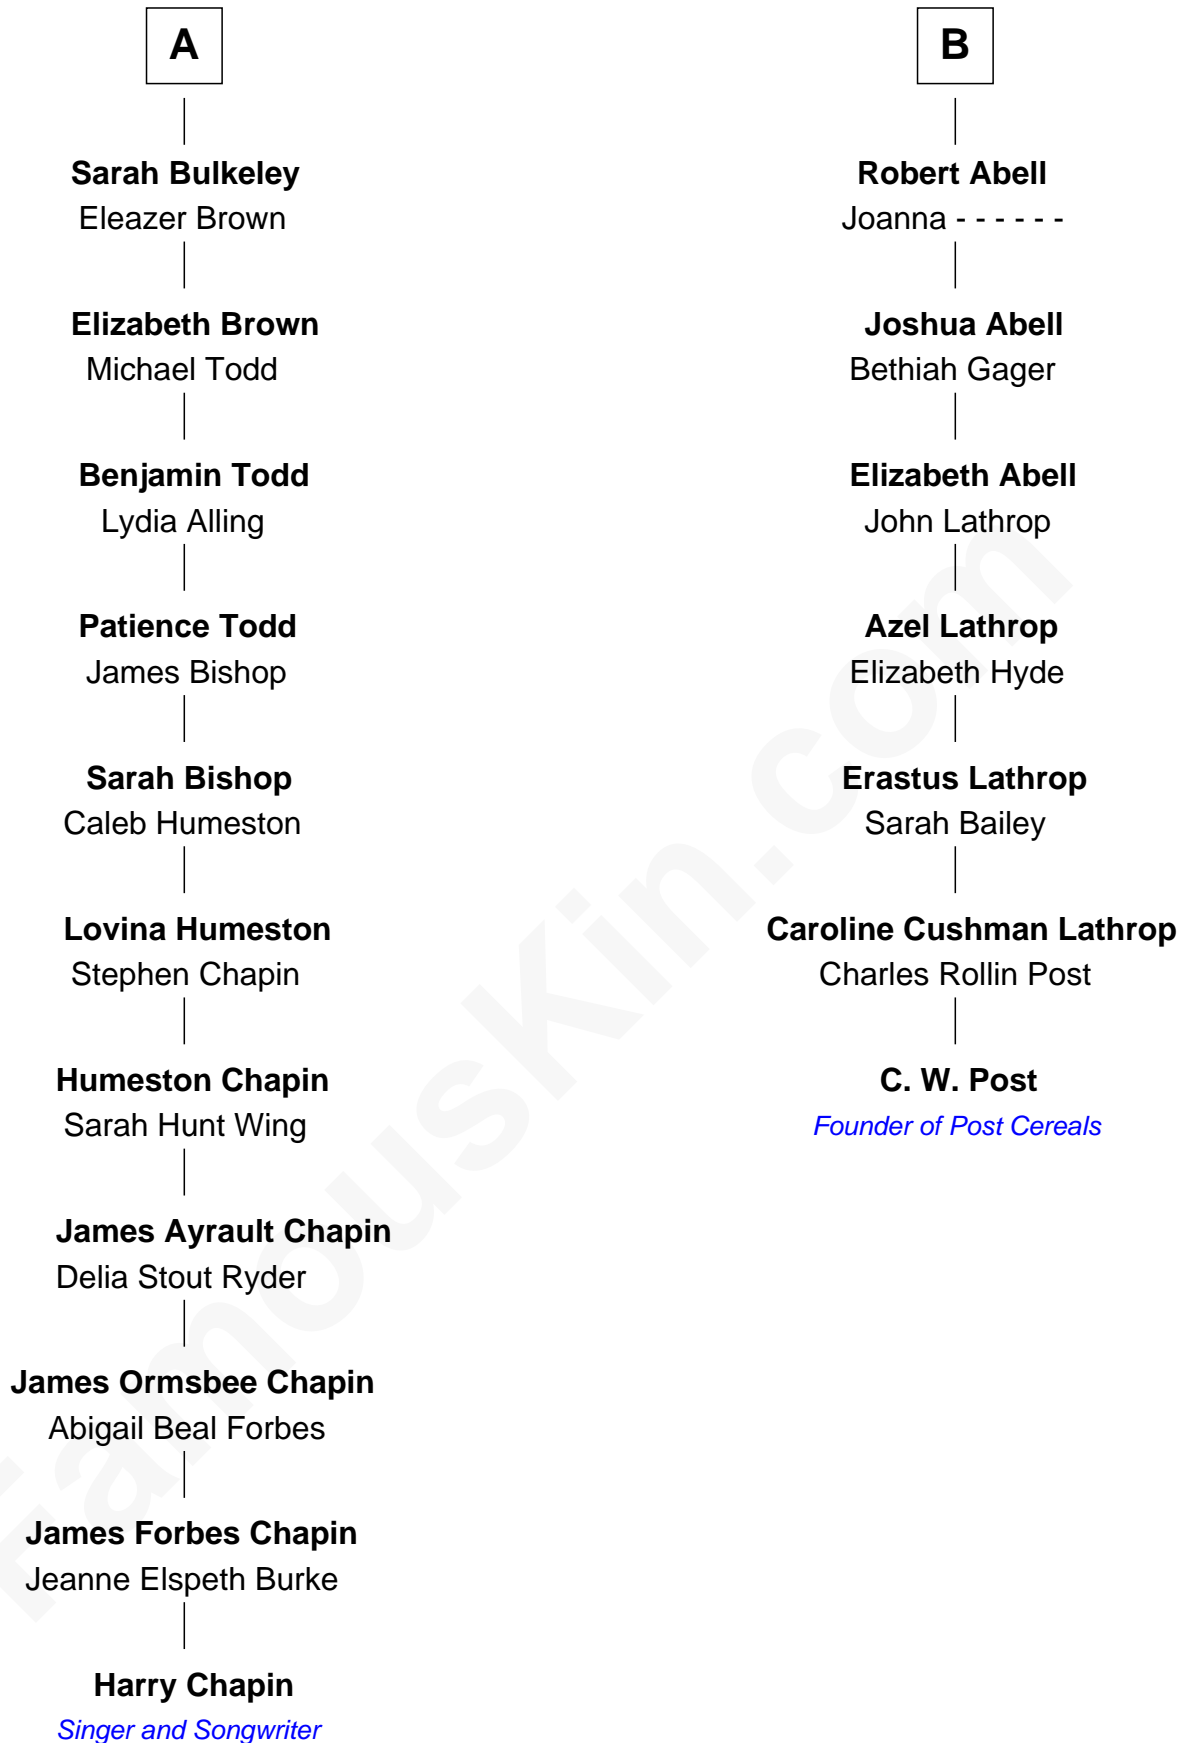

FamousKin.com Relationship Chart of

Harry Chapin

Singer and Songwriter

13th cousin 4 times removed of

C. W. Post

Founder of Post Cereals

Sir Robert Corbet

Margaret - - - - -

Harry Chapin photo by [Larry D. Moore](#) (CC BY-SA 3.0)