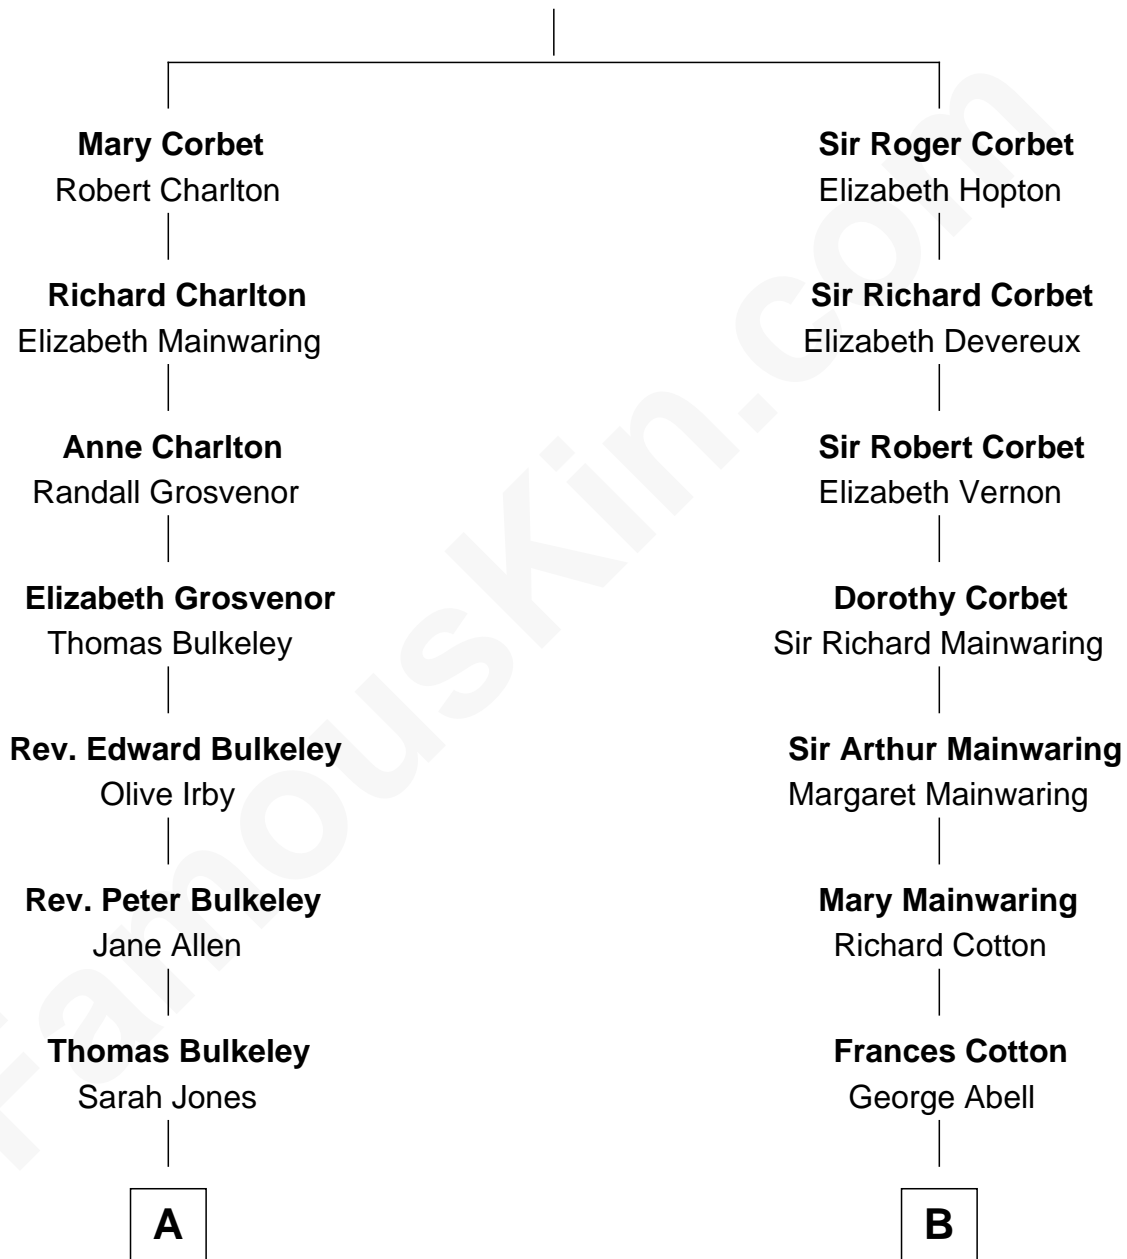

FamousKin.com Relationship Chart of

Harry Chapin

Singer and Songwriter

13th cousin 4 times removed of

C. W. Post

Founder of Post Cereals

Sir Robert Corbet

Margaret - - - - -

Harry Chapin photo by [Larry D. Moore](#) (CC BY-SA 3.0)