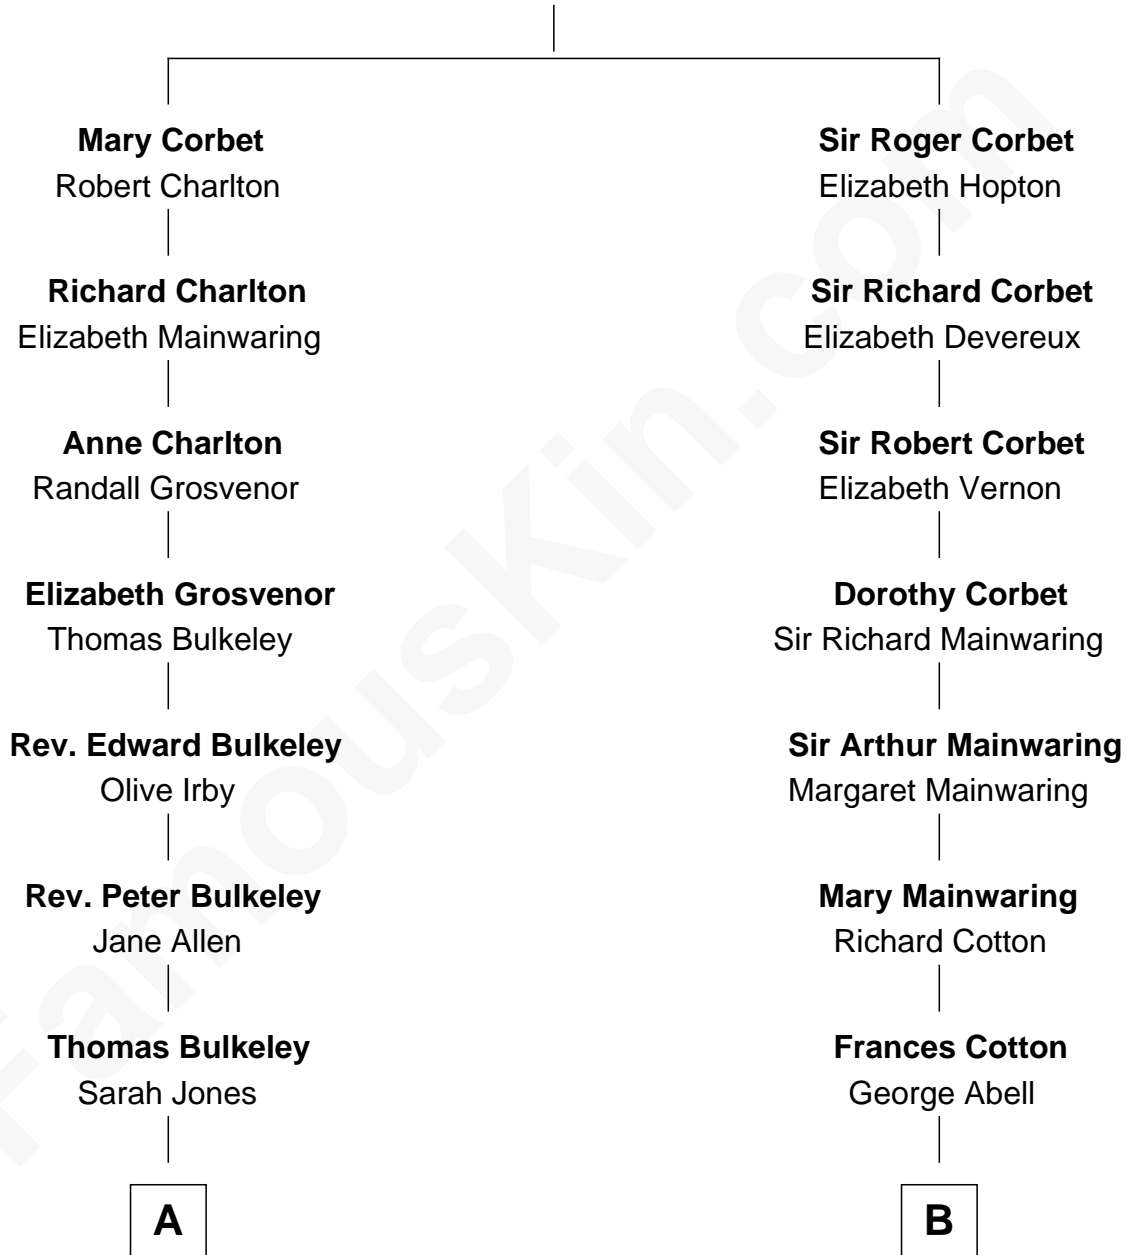

FamousKin.com Relationship Chart of

Harry Chapin

Singer and Songwriter

17th cousin 1 time removed of

Adlai Stevenson III

U.S. Senator from Illinois

Sir Robert Corbet

Margaret - - - - -

C

Ellen Borden

Adlai Ewing Stevenson

Adlai Stevenson III

U.S. Senator from Illinois

FamousKin.com