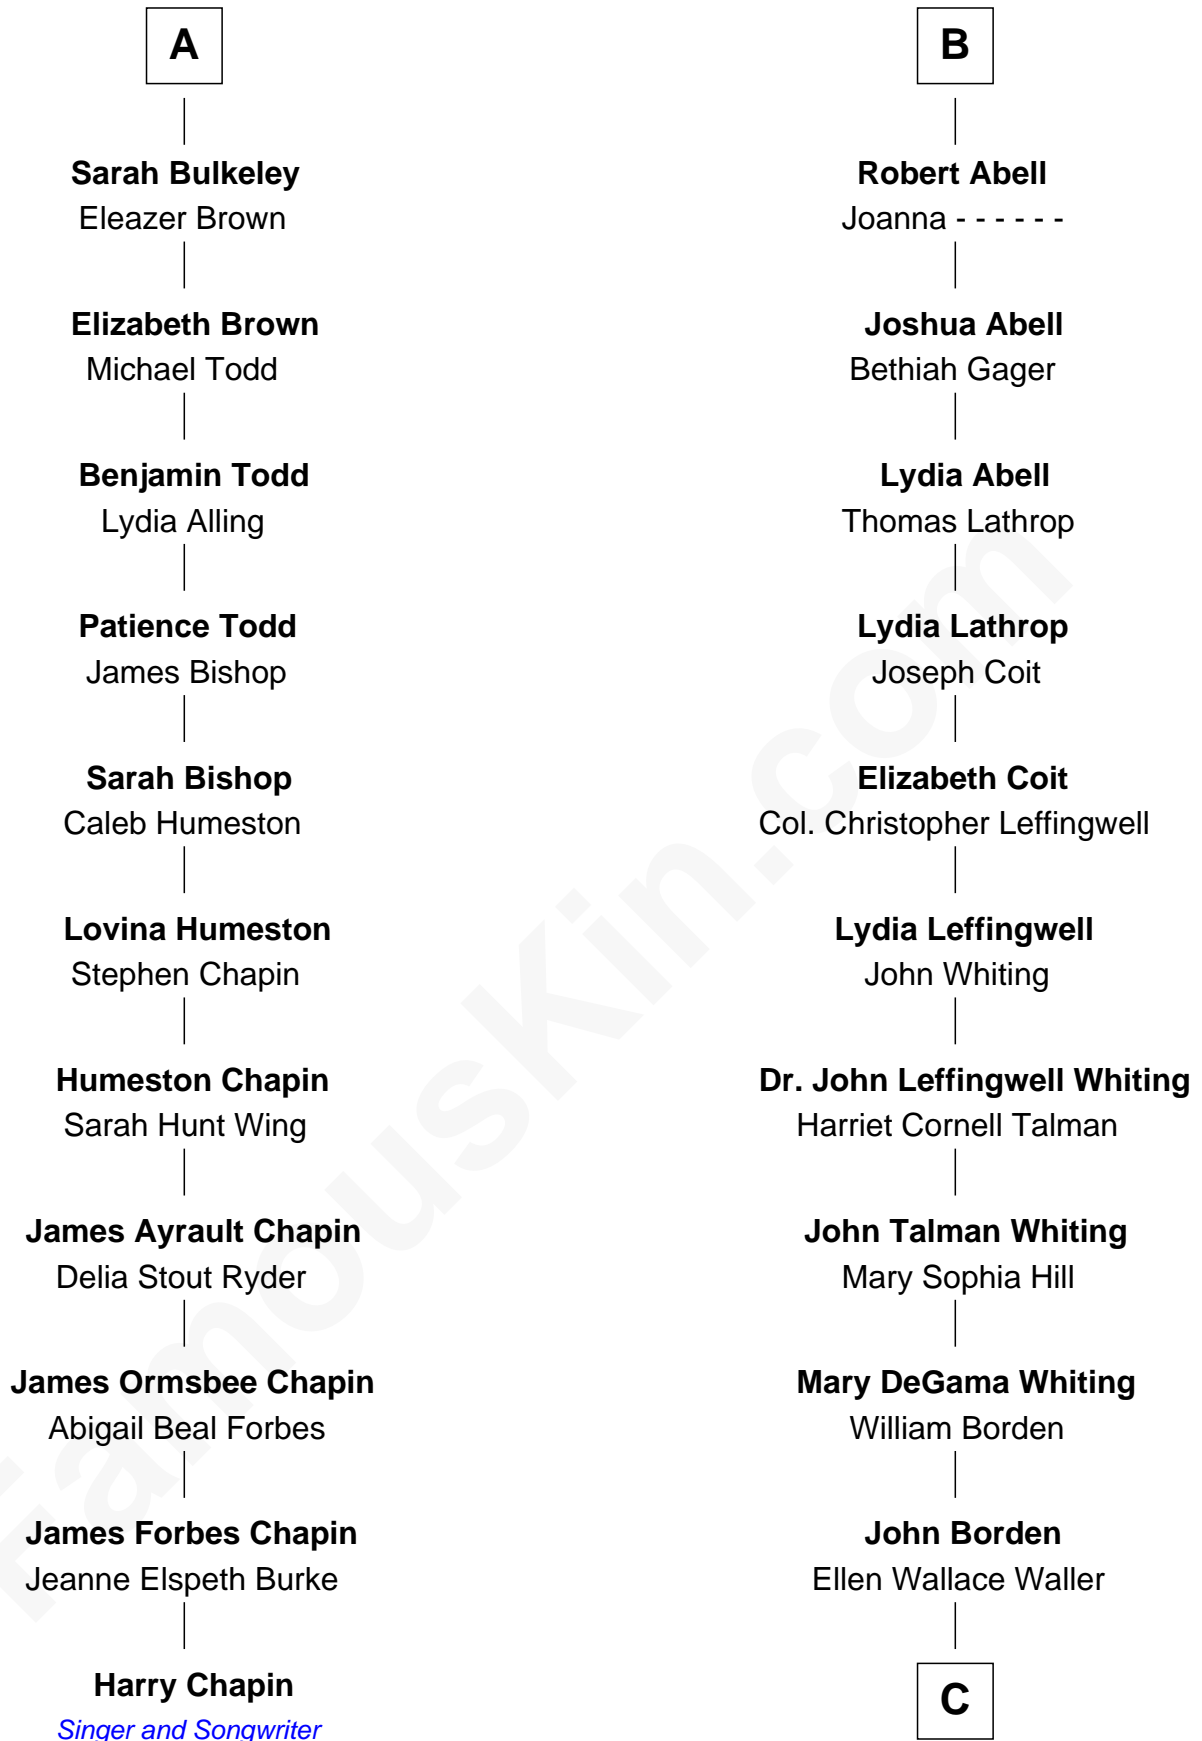

FamousKin.com Relationship Chart of

Harry Chapin

Singer and Songwriter

17th cousin 1 time removed of

Adlai Stevenson III

U.S. Senator from Illinois

Sir Robert Corbet

Margaret - - - - -