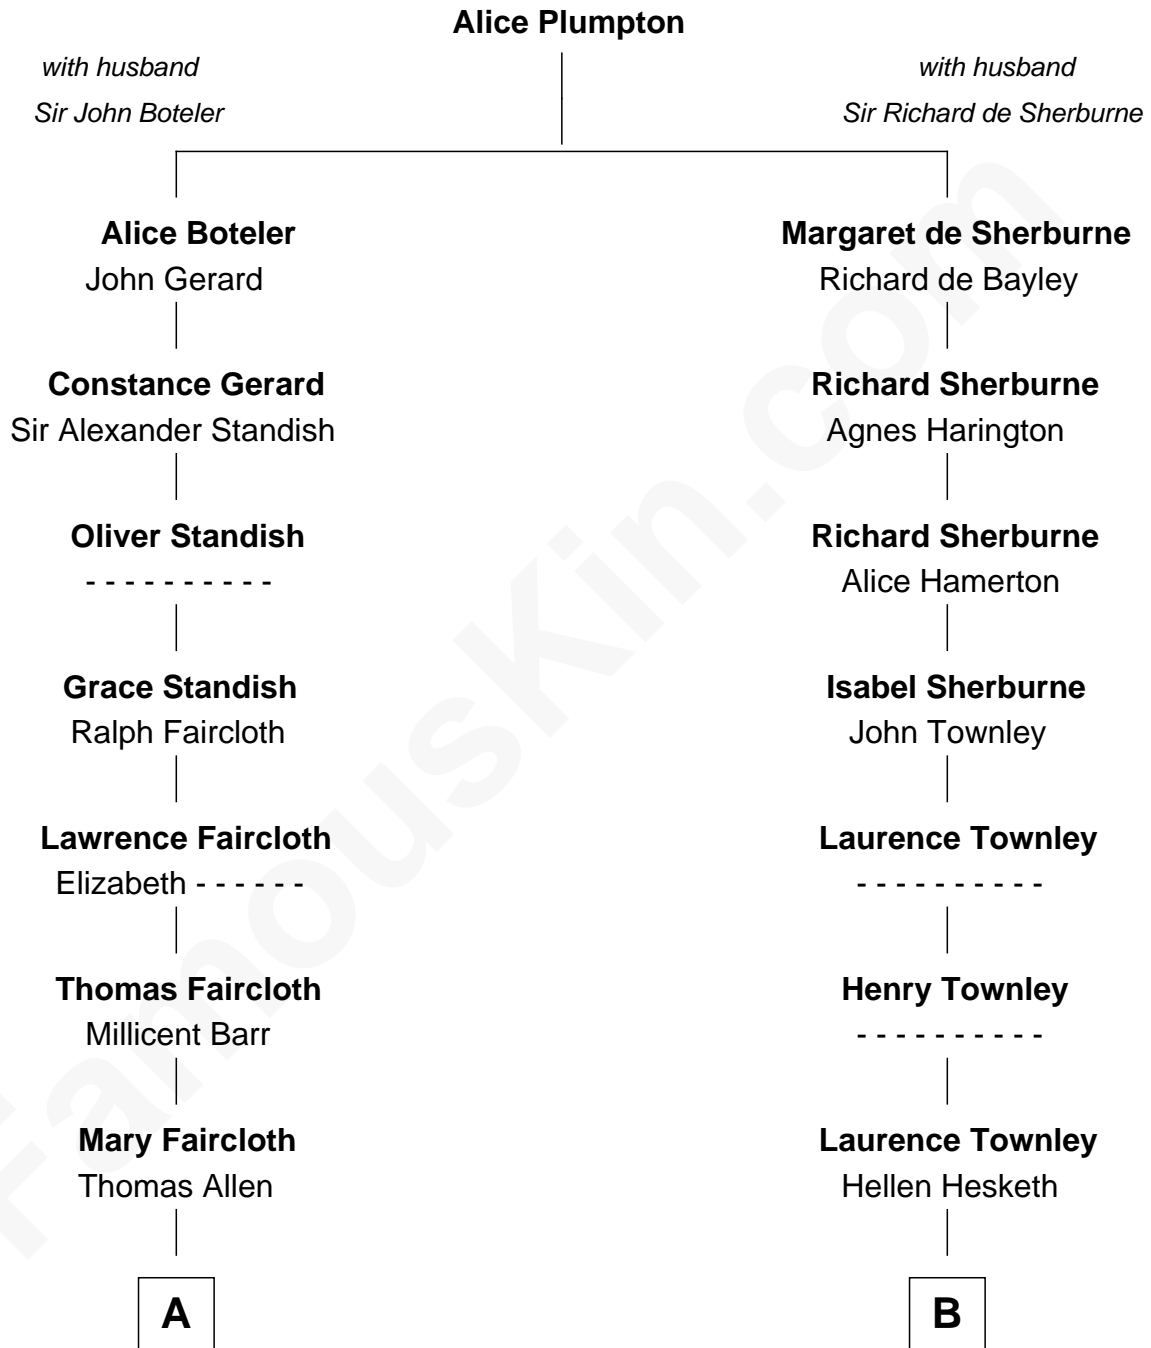

FamousKin.com

Relationship Chart of

Harry Chapin

Singer and Songwriter

19th cousin 1 time removed of

Adlai Stevenson III

U.S. Senator from Illinois

C

James Ormsbee Chapin

Abigail Beal Forbes

James Forbes Chapin

Jeanne Elspeth Burke

Harry Chapin

Singer and Songwriter

D

Letitia Green

Adlai Ewing Stevenson

Lewis Green Stevenson

Helen Louise Davis

Adlai Ewing Stevenson

Ellen Borden

Adlai Stevenson III

U.S. Senator from Illinois