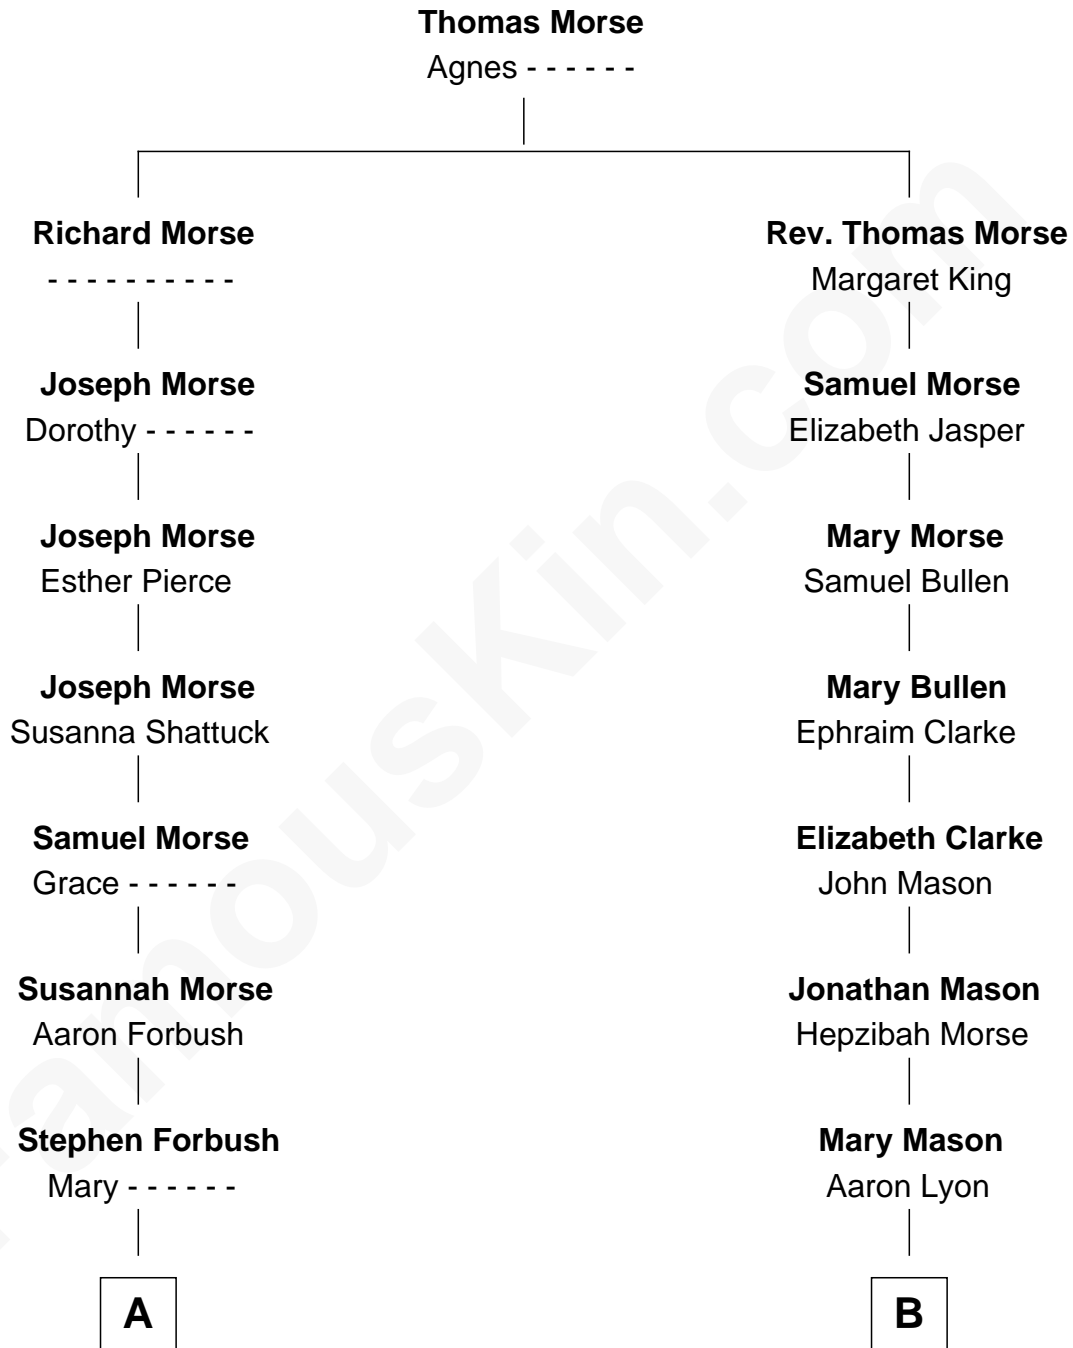

# FamousKin.com Relationship Chart of

**Harry Chapin**

*Singer and Songwriter*

8th cousin 4 times removed of

**Mary Lyon**

*Founder of Mount Holyoke College*

**A**

**Asa Forbes**  
Lucretia Duncan

**Alexander Augustus Forbes**  
Nancy Bushnell

**Ira Bushnell Forbes**  
Arabel Fellows Beal

**Abigail Beal Forbes**  
James Ormsbee Chapin

**James Forbes Chapin**  
Jeanne Elspeth Burke

**Harry Chapin**  
*Singer and Songwriter*

**B**

**Aaron Lyon**  
Jemima Shepard

**Mary Lyon**  
*Founder of Mount Holyoke College*