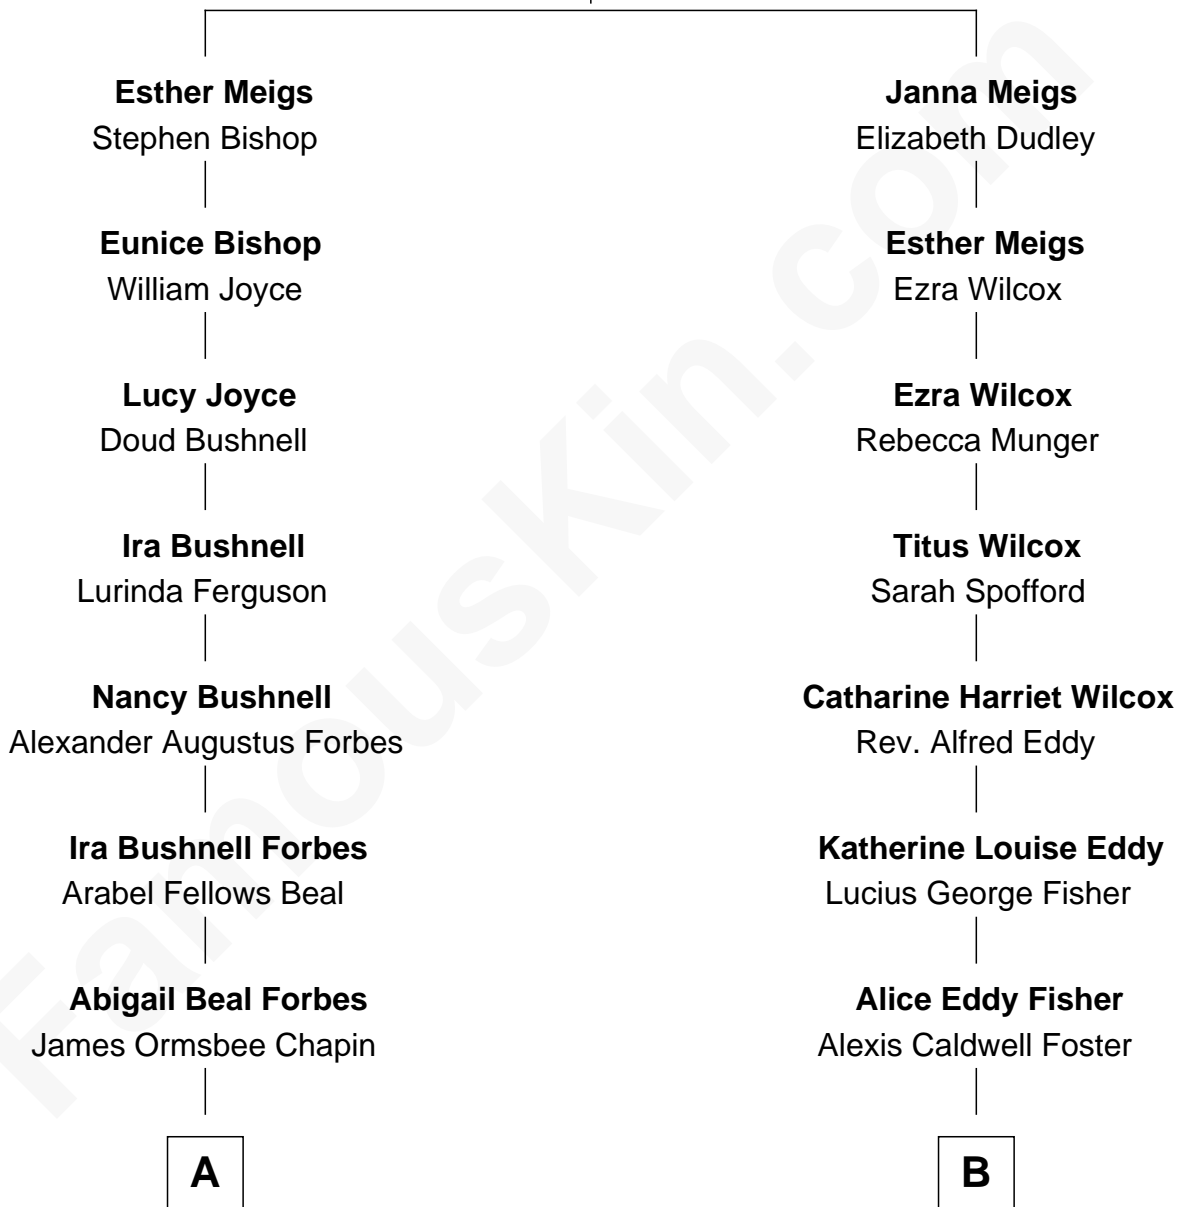

FamousKin.com Relationship Chart of

Harry Chapin

Singer and Songwriter

8th cousin 1 time removed of

Jodie Foster

Movie Actress

Janna Meigs
Hannah Willard

A

James Forbes Chapin
Jeanne Elspeth Burke

Harry Chapin
Singer and Songwriter

B

Lucius Fisher Foster
Constance Marie Robertson

Lucius Fisher Foster
Evelyn Della Almond

Jodie Foster
Movie Actress

FamousKin.com