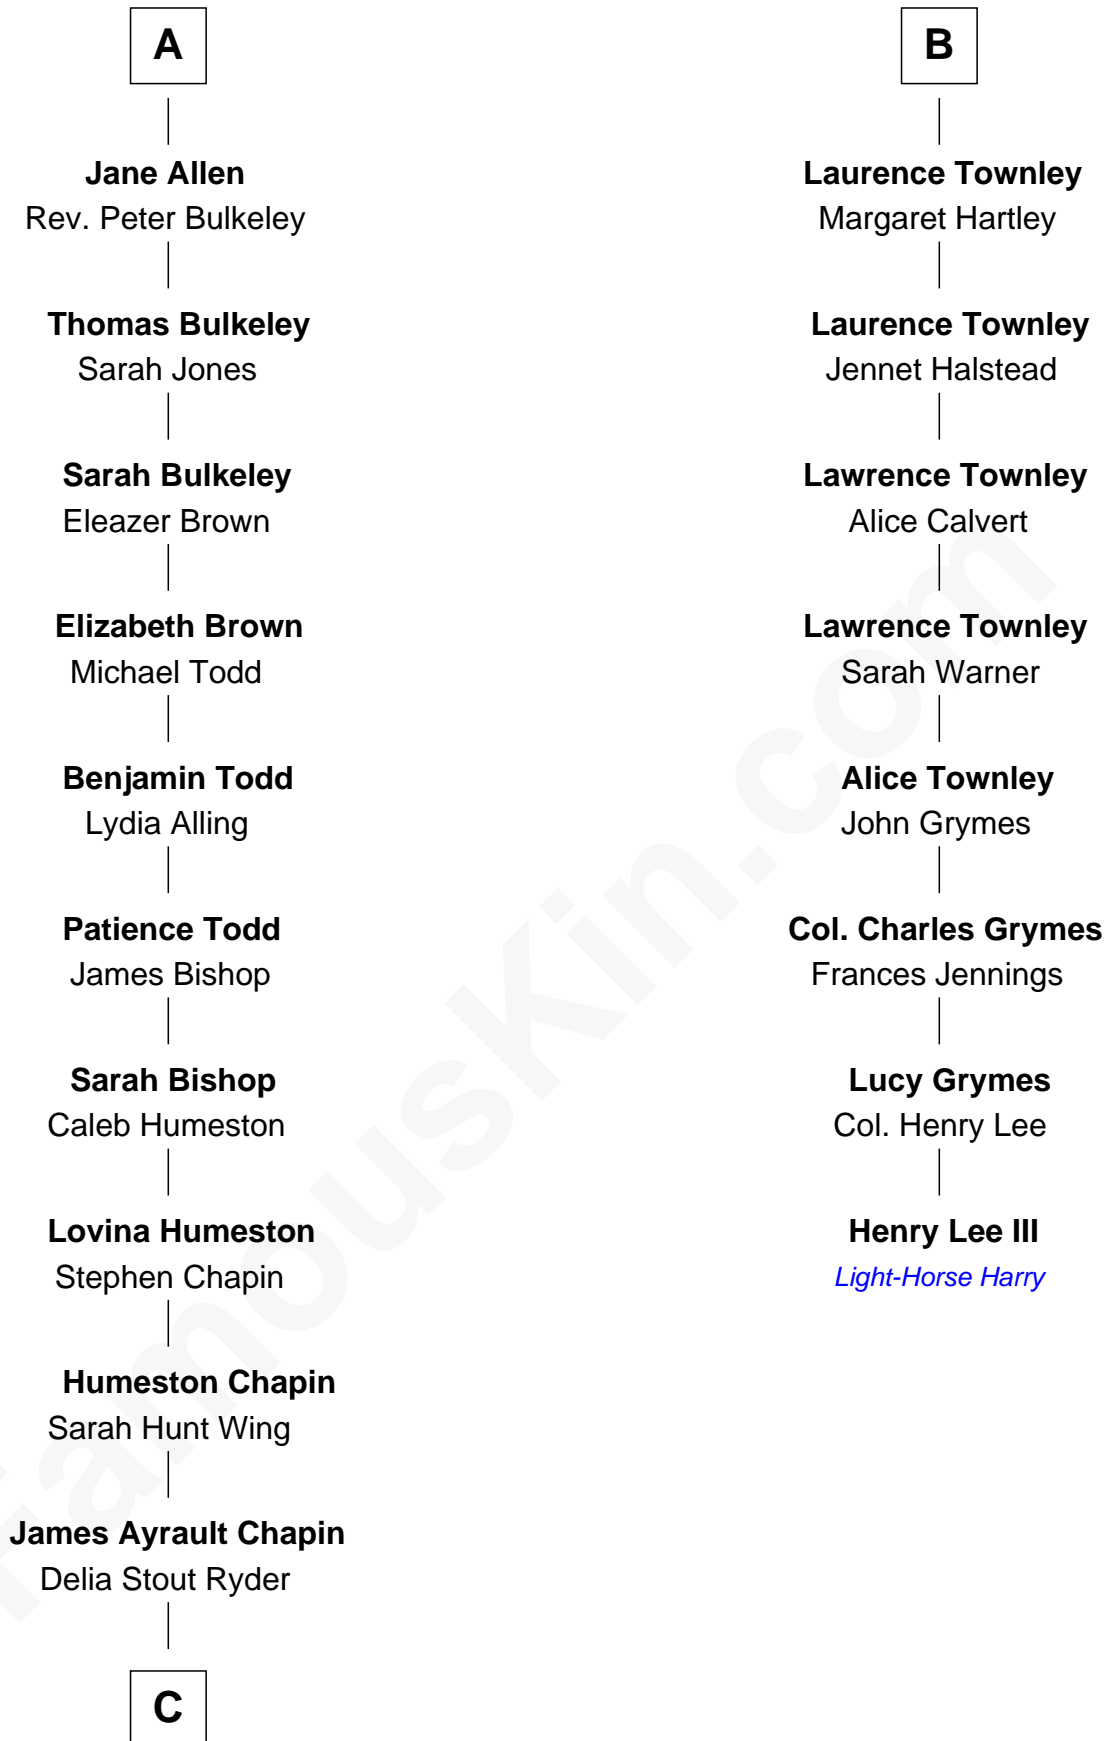

FamousKin.com Relationship Chart of

Harry Chapin

Singer and Songwriter

14th cousin 5 times removed of

Henry Lee III

9th Governor of Virginia

C

—
James Ormsbee Chapin

Abigail Beal Forbes

—
James Forbes Chapin

Jeanne Elspeth Burke

—
Harry Chapin

Singer and Songwriter

FamousKin.com