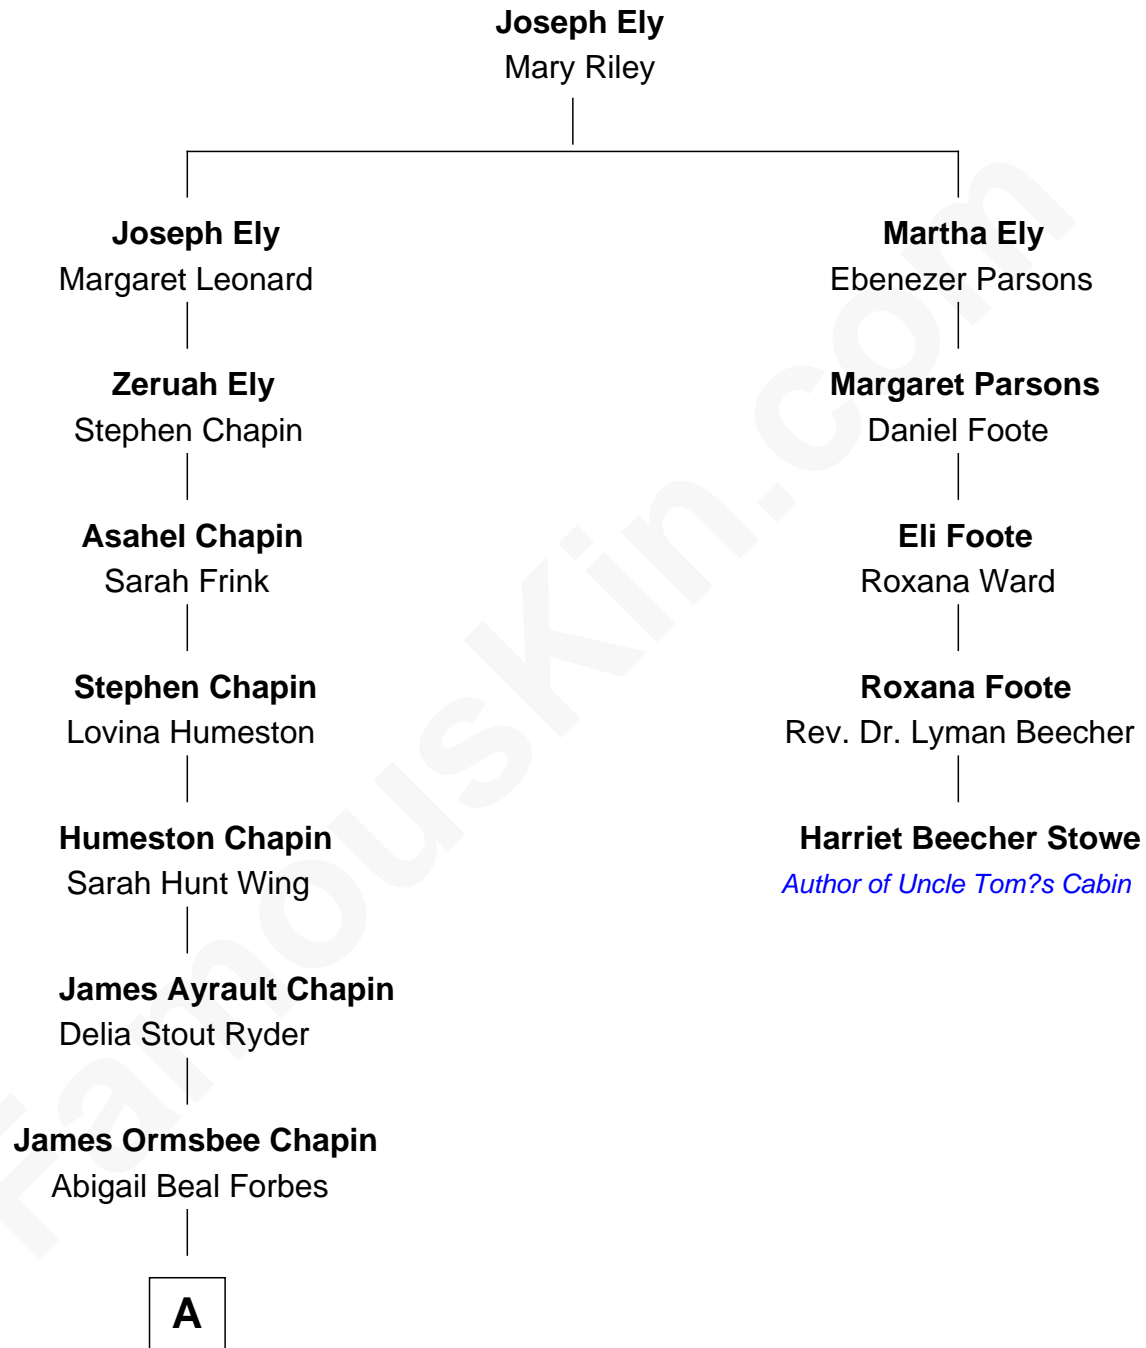

FamousKin.com

Relationship Chart of

Harry Chapin

Singer and Songwriter

4th cousin 4 times removed of

Harriet Beecher Stowe

Author of Uncle Tom's Cabin

A

James Forbes Chapin

Jeanne Elspeth Burke

Harry Chapin

Singer and Songwriter

FamousKin.com