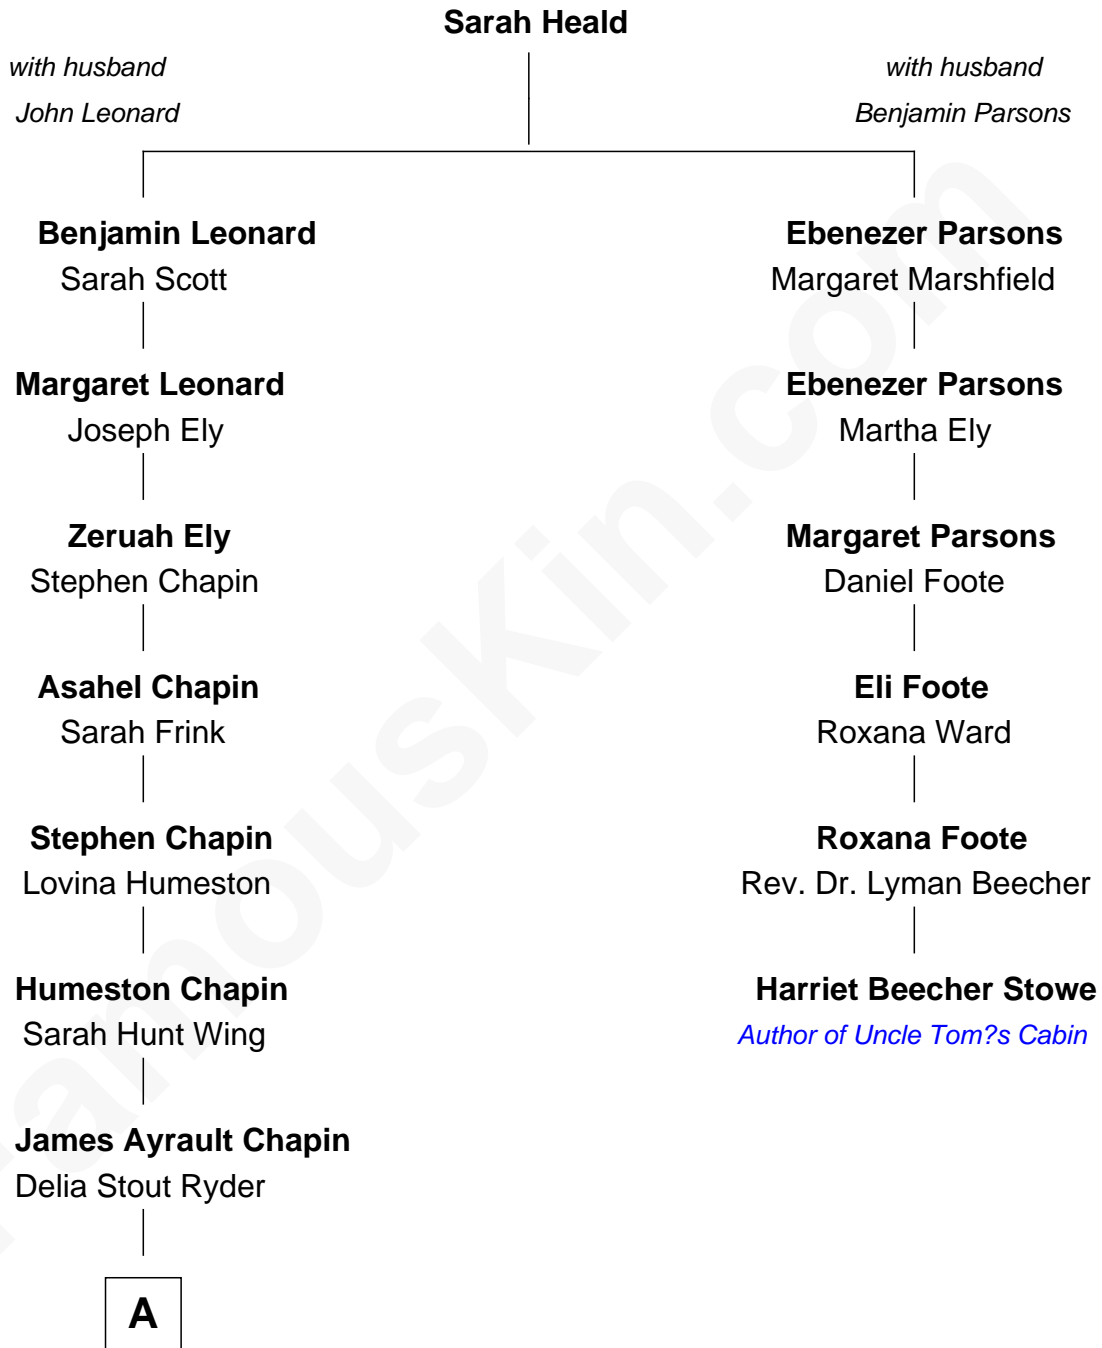

FamousKin.com

Relationship Chart of

Harry Chapin

Singer and Songwriter

5th cousin 4 times removed of

Harriet Beecher Stowe

Author of Uncle Tom's Cabin

A