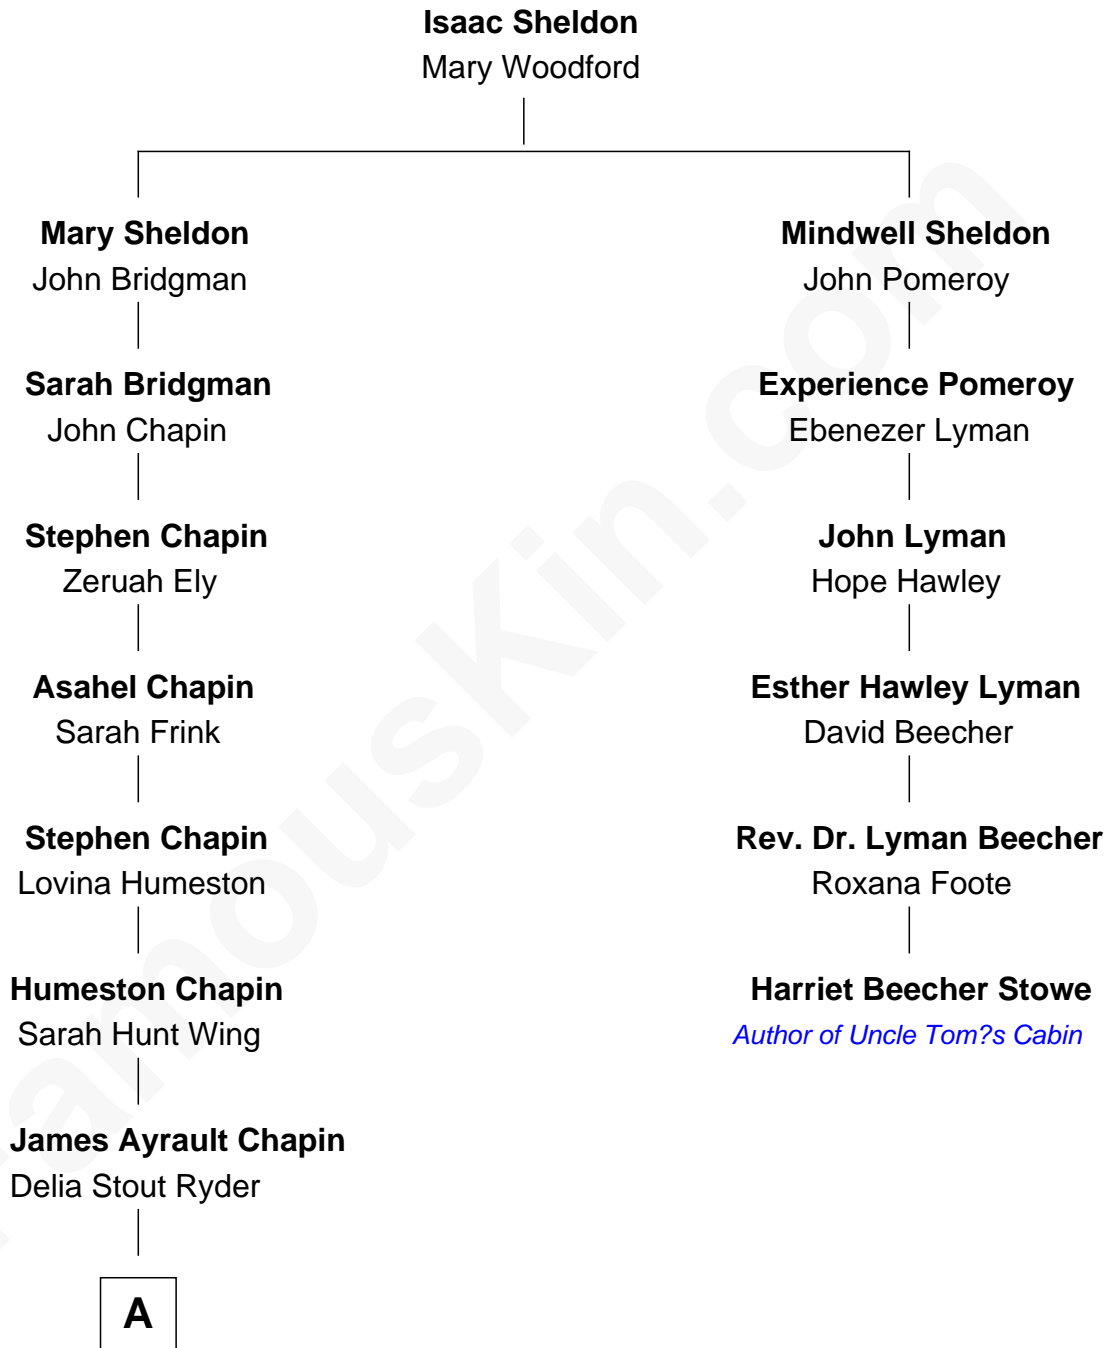

## Relationship Chart of

### Harry Chapin

*Singer and Songwriter*

5th cousin 4 times removed of

**Harriet Beecher Stowe**

*Author of Uncle Tom's Cabin*

A

James Ormsbee Chapin

Abigail Beal Forbes