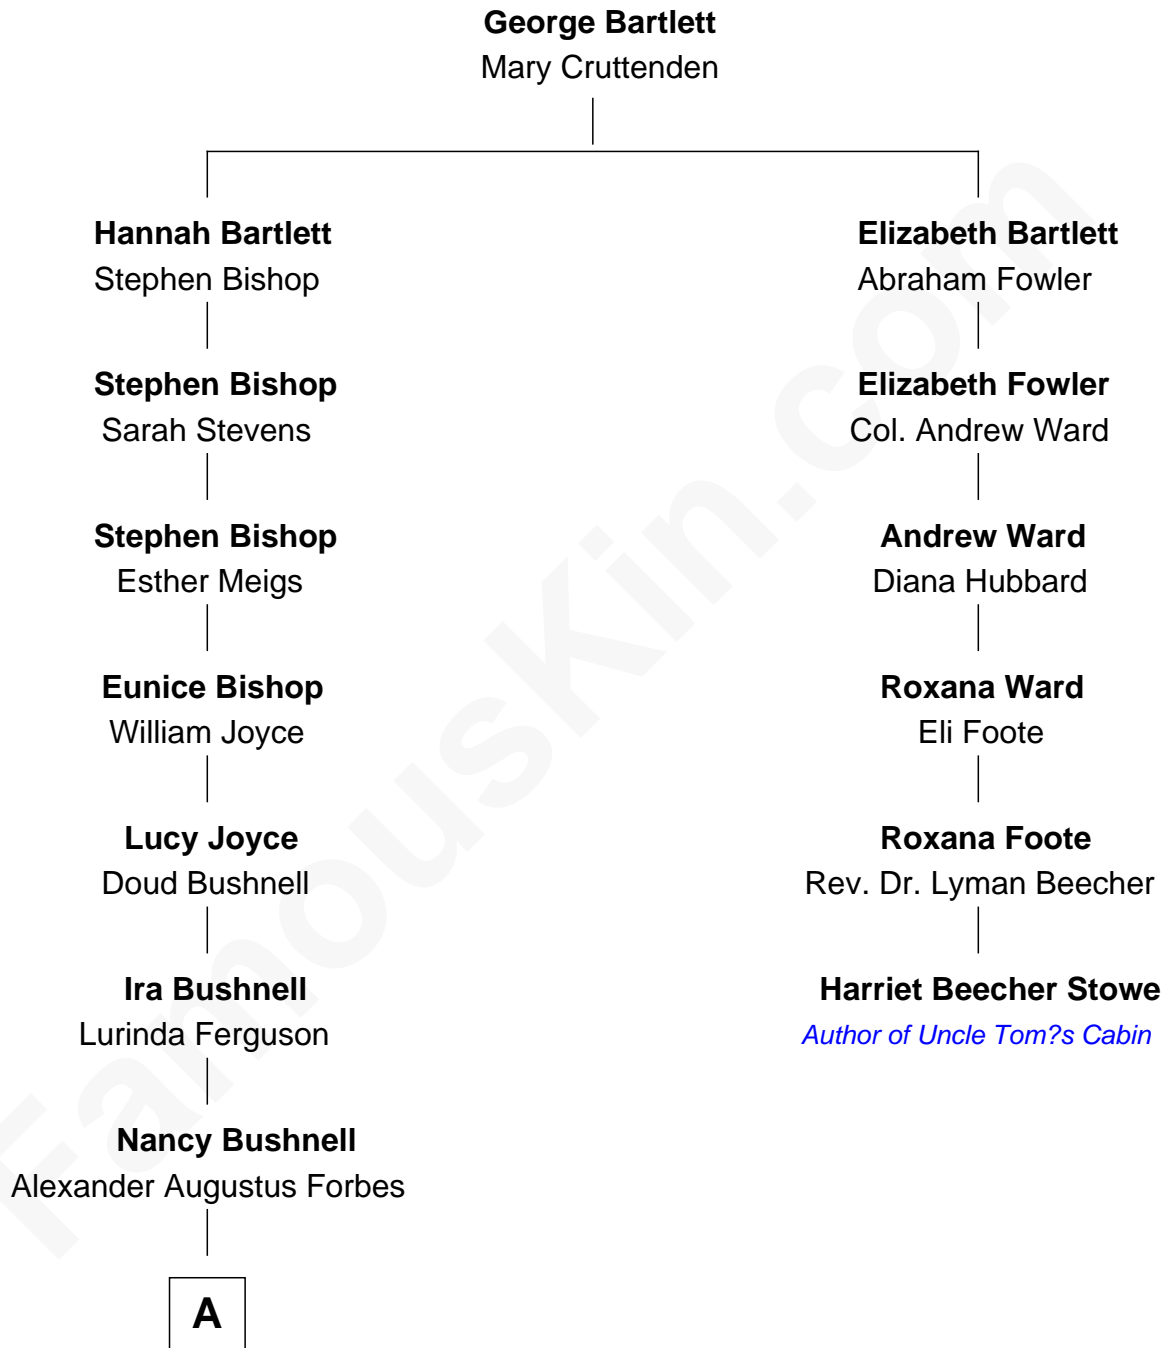

FamousKin.com

Relationship Chart of

Harry Chapin

Singer and Songwriter

5th cousin 5 times removed of

Harriet Beecher Stowe

Author of Uncle Tom's Cabin

A

—
Ira Bushnell Forbes

Arabel Fellows Beal

—
Abigail Beal Forbes

James Ormsbee Chapin

—
James Forbes Chapin

Jeanne Elspeth Burke

—
Harry Chapin

Singer and Songwriter