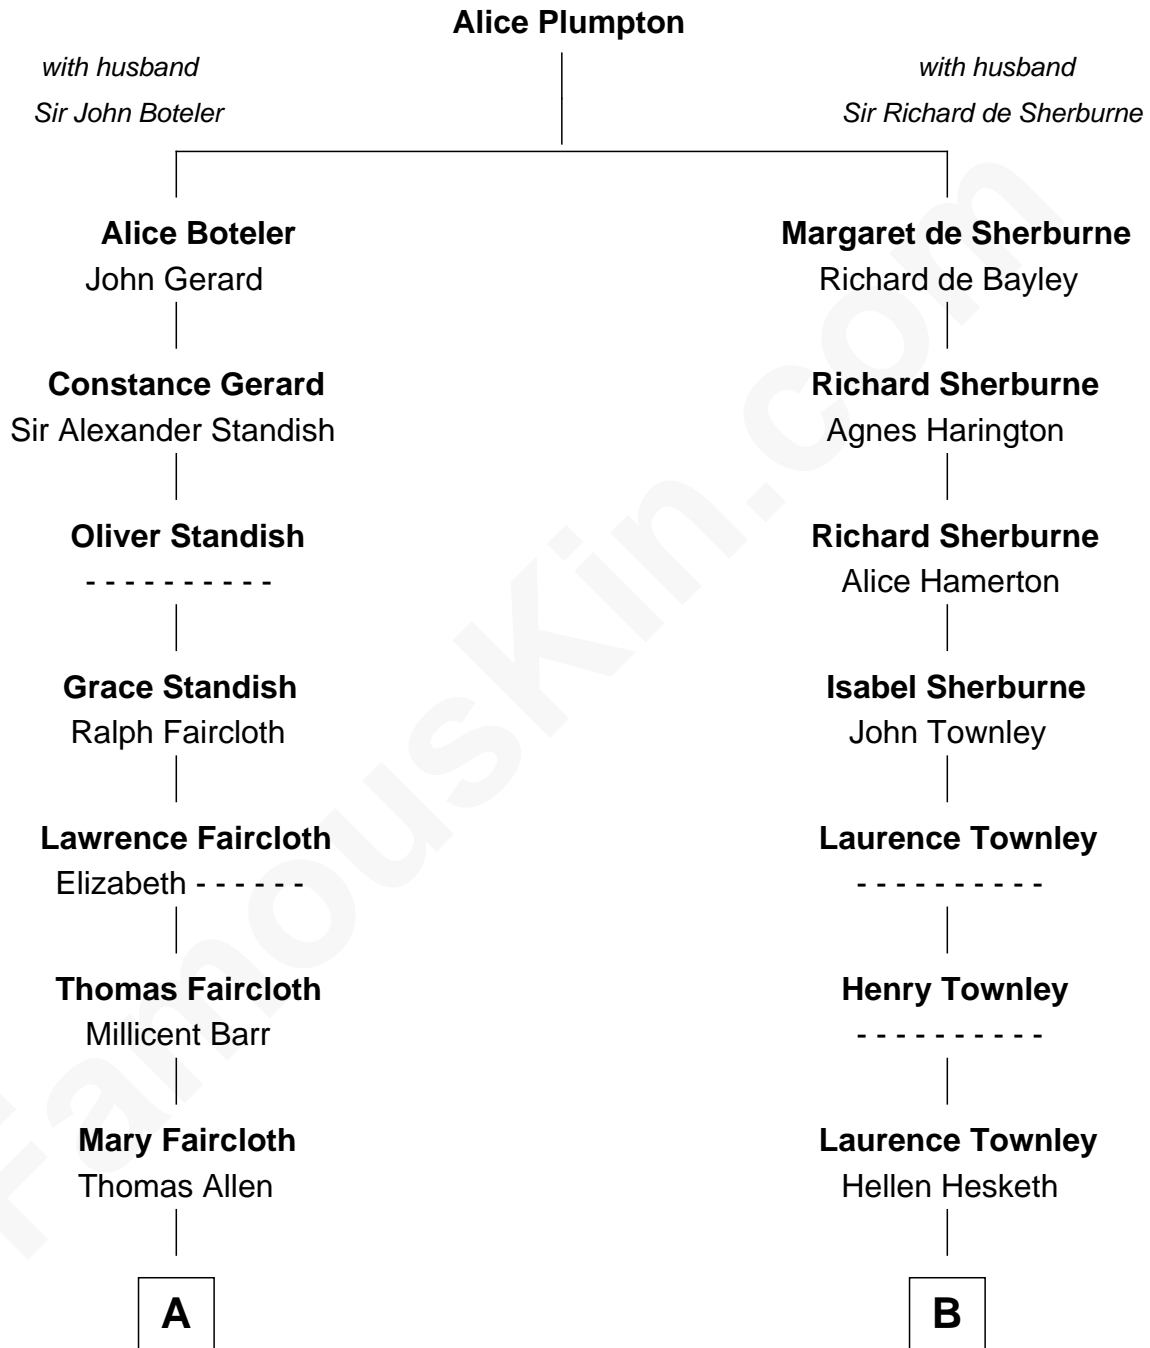

FamousKin.com

Relationship Chart of

Harry Chapin

Singer and Songwriter

14th cousin 5 times removed of

Meriwether Lewis

Lewis and Clark Expedition

C

—
James Ormsbee Chapin

Abigail Beal Forbes

—
James Forbes Chapin

Jeanne Elspeth Burke

—
Harry Chapin

Singer and Songwriter

FamousKin.com