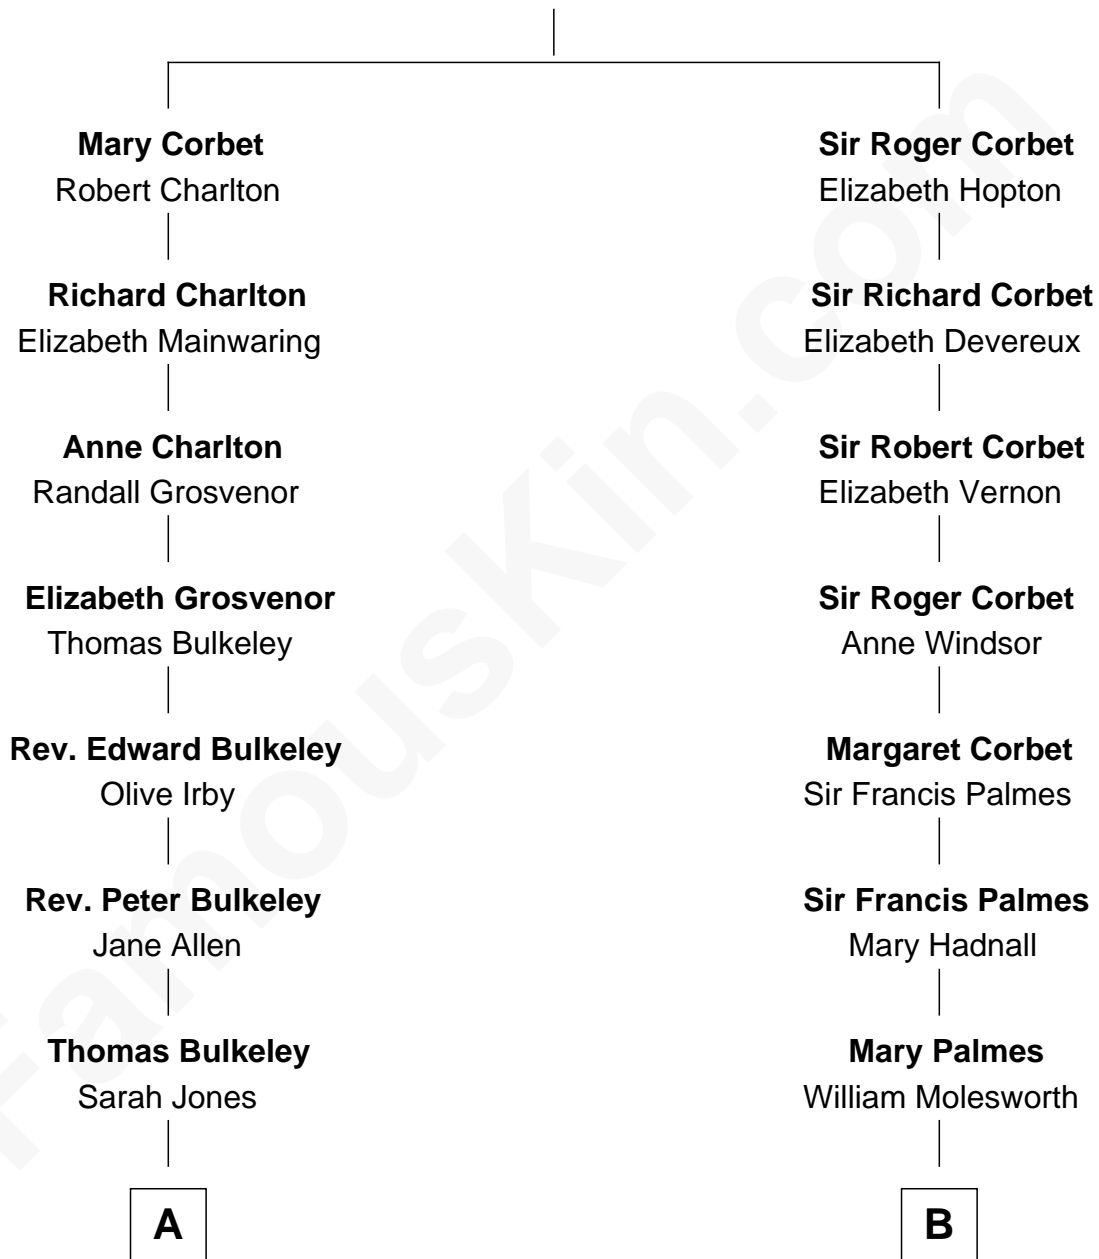

FamousKin.com

Relationship Chart of

Harry Chapin

Singer and Songwriter

14th cousin 3 times removed of

Olivia De Havilland

Movie Actress

Sir Robert Corbet

Margaret - - - - -

Harry Chapin photo by [Larry D. Moore](#) (CC BY-SA 3.0)