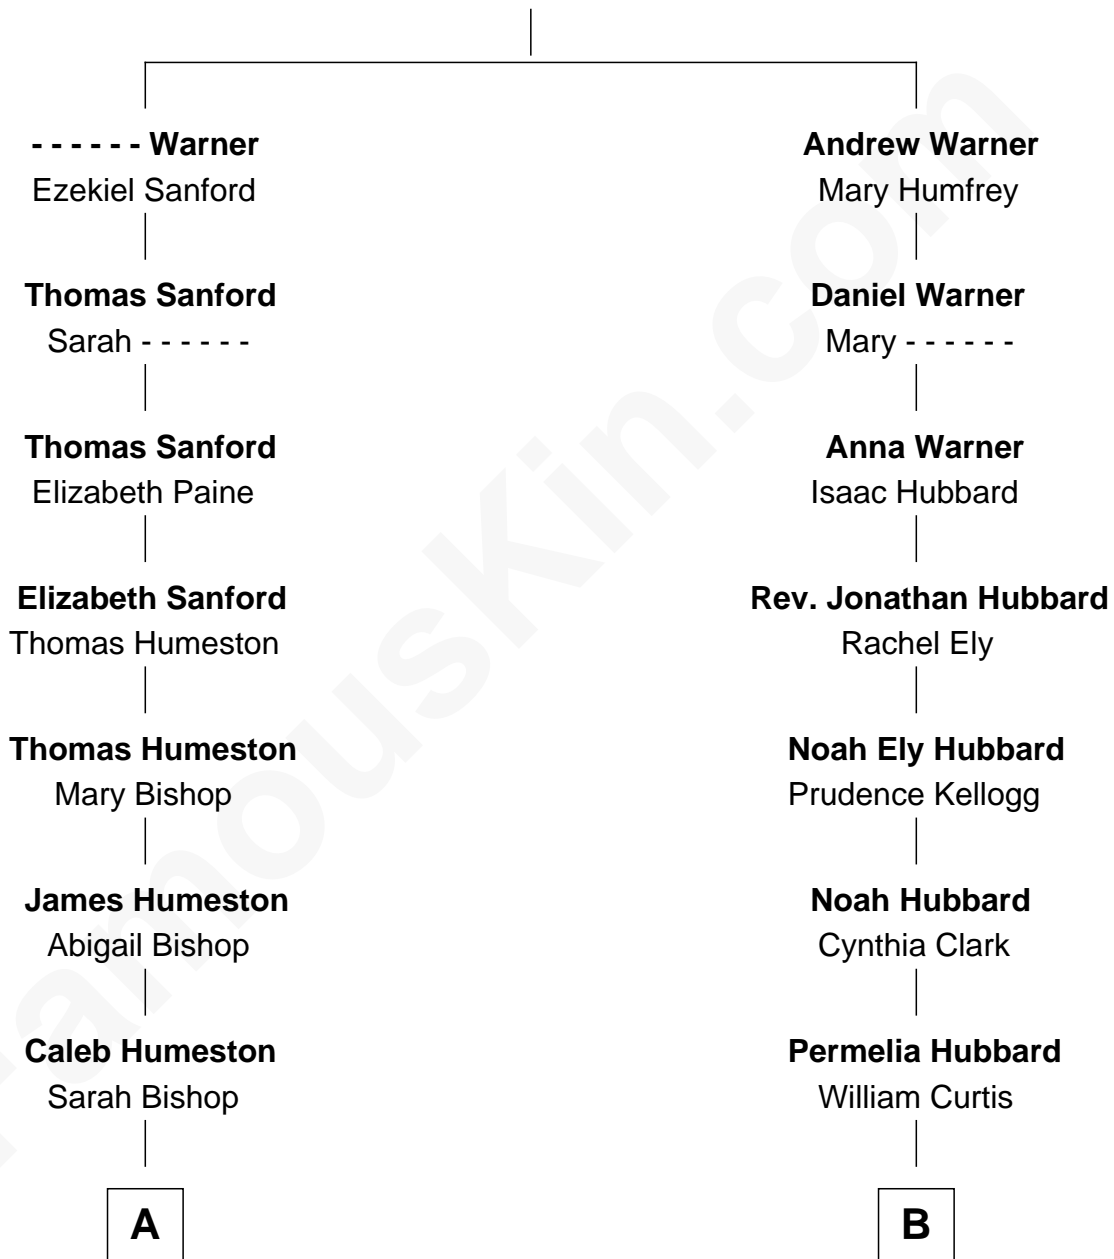

# FamousKin.com Relationship Chart of

**Harry Chapin**

*Singer and Songwriter*

8th cousin 4 times removed of

**Charles Curtis**

*31st U.S. Vice-President*

**John Warner**

Mary Purchase

**A**

**Lovina Humeston**

Stephen Chapin

**Humeston Chapin**

Sarah Hunt Wing

**James Ayrault Chapin**

Delia Stout Ryder

**James Ormsbee Chapin**

Abigail Beal Forbes

**James Forbes Chapin**

Jeanne Elspeth Burke

**Harry Chapin**

*Singer and Songwriter*

**B**

**Orren Arms Curtis**

Helen Pappan