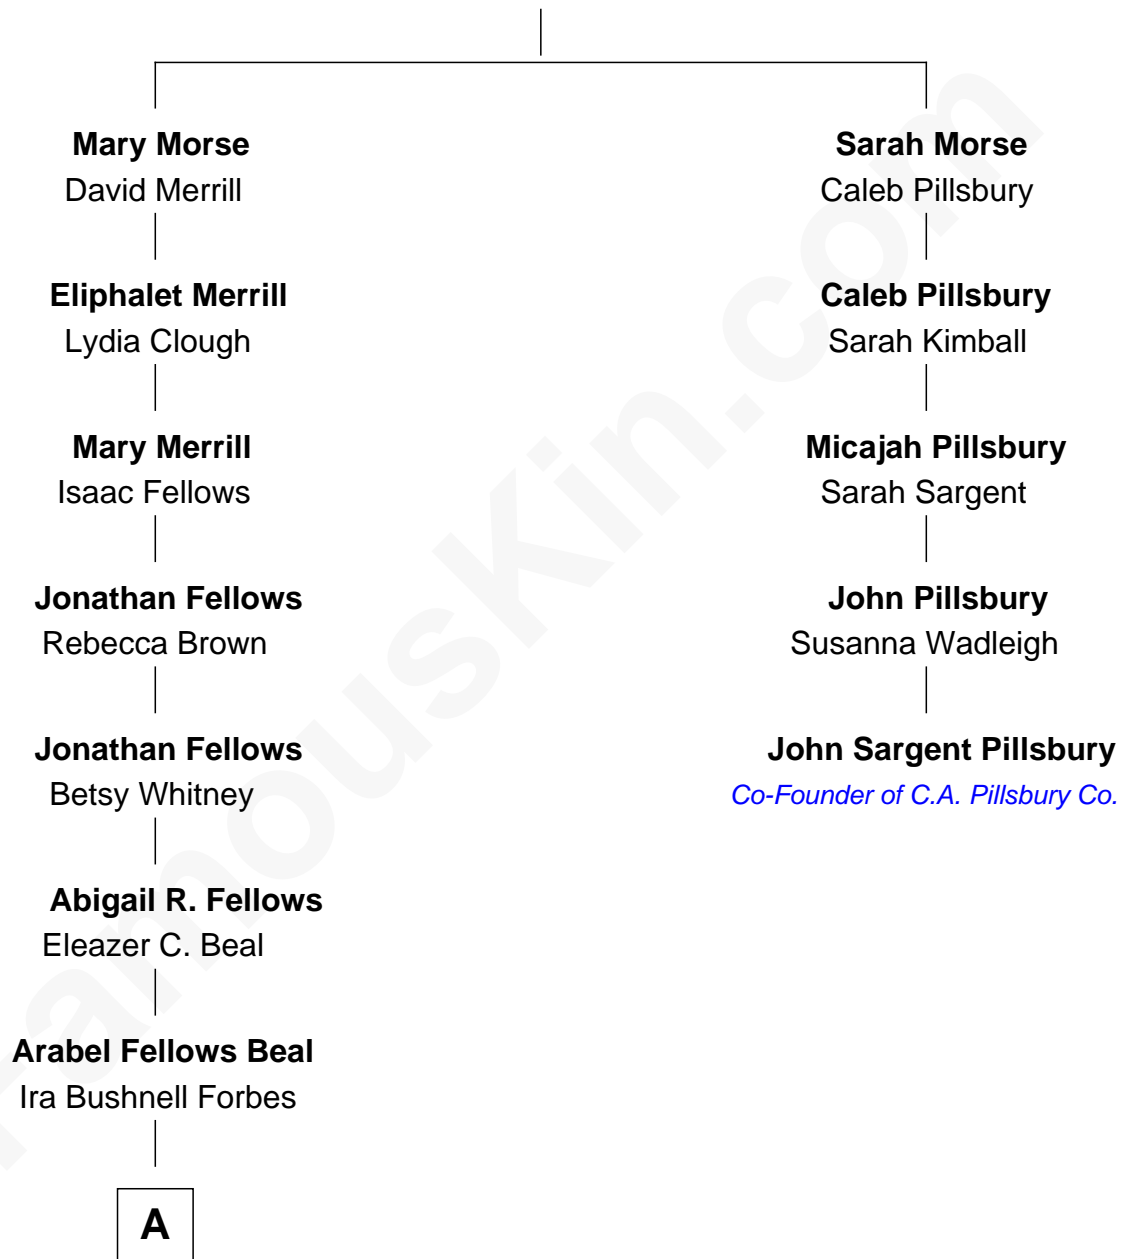

## Relationship Chart of

### Harry Chapin

*Singer and Songwriter*

4th cousin 5 times removed of

**John Sargent Pillsbury**

*Co-Founder of C.A. Pillsbury Co.*

**Benjamin Morse**

Ruth Sawyer

**A**

—  
**Abigail Beal Forbes**  
James Ormsbee Chapin

—  
**James Forbes Chapin**  
Jeanne Elspeth Burke

—  
**Harry Chapin**  
*Singer and Songwriter*