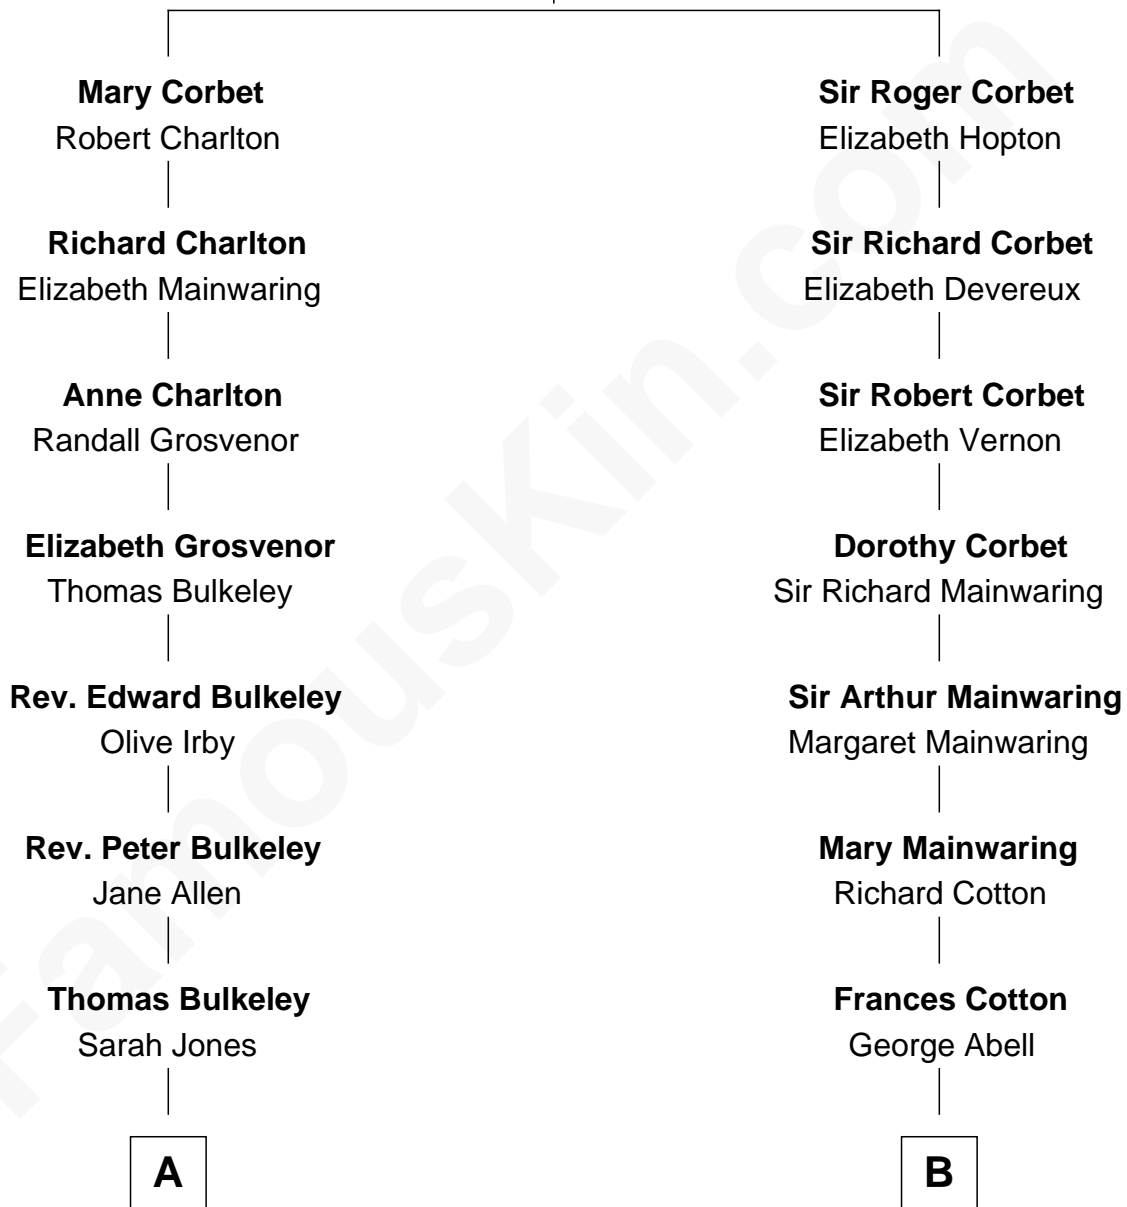

FamousKin.com Relationship Chart of

Harry Chapin

Singer and Songwriter

17th cousin of

Illeana Douglas

TV and Movie Actress

Sir Robert Corbet

Margaret - - - - -