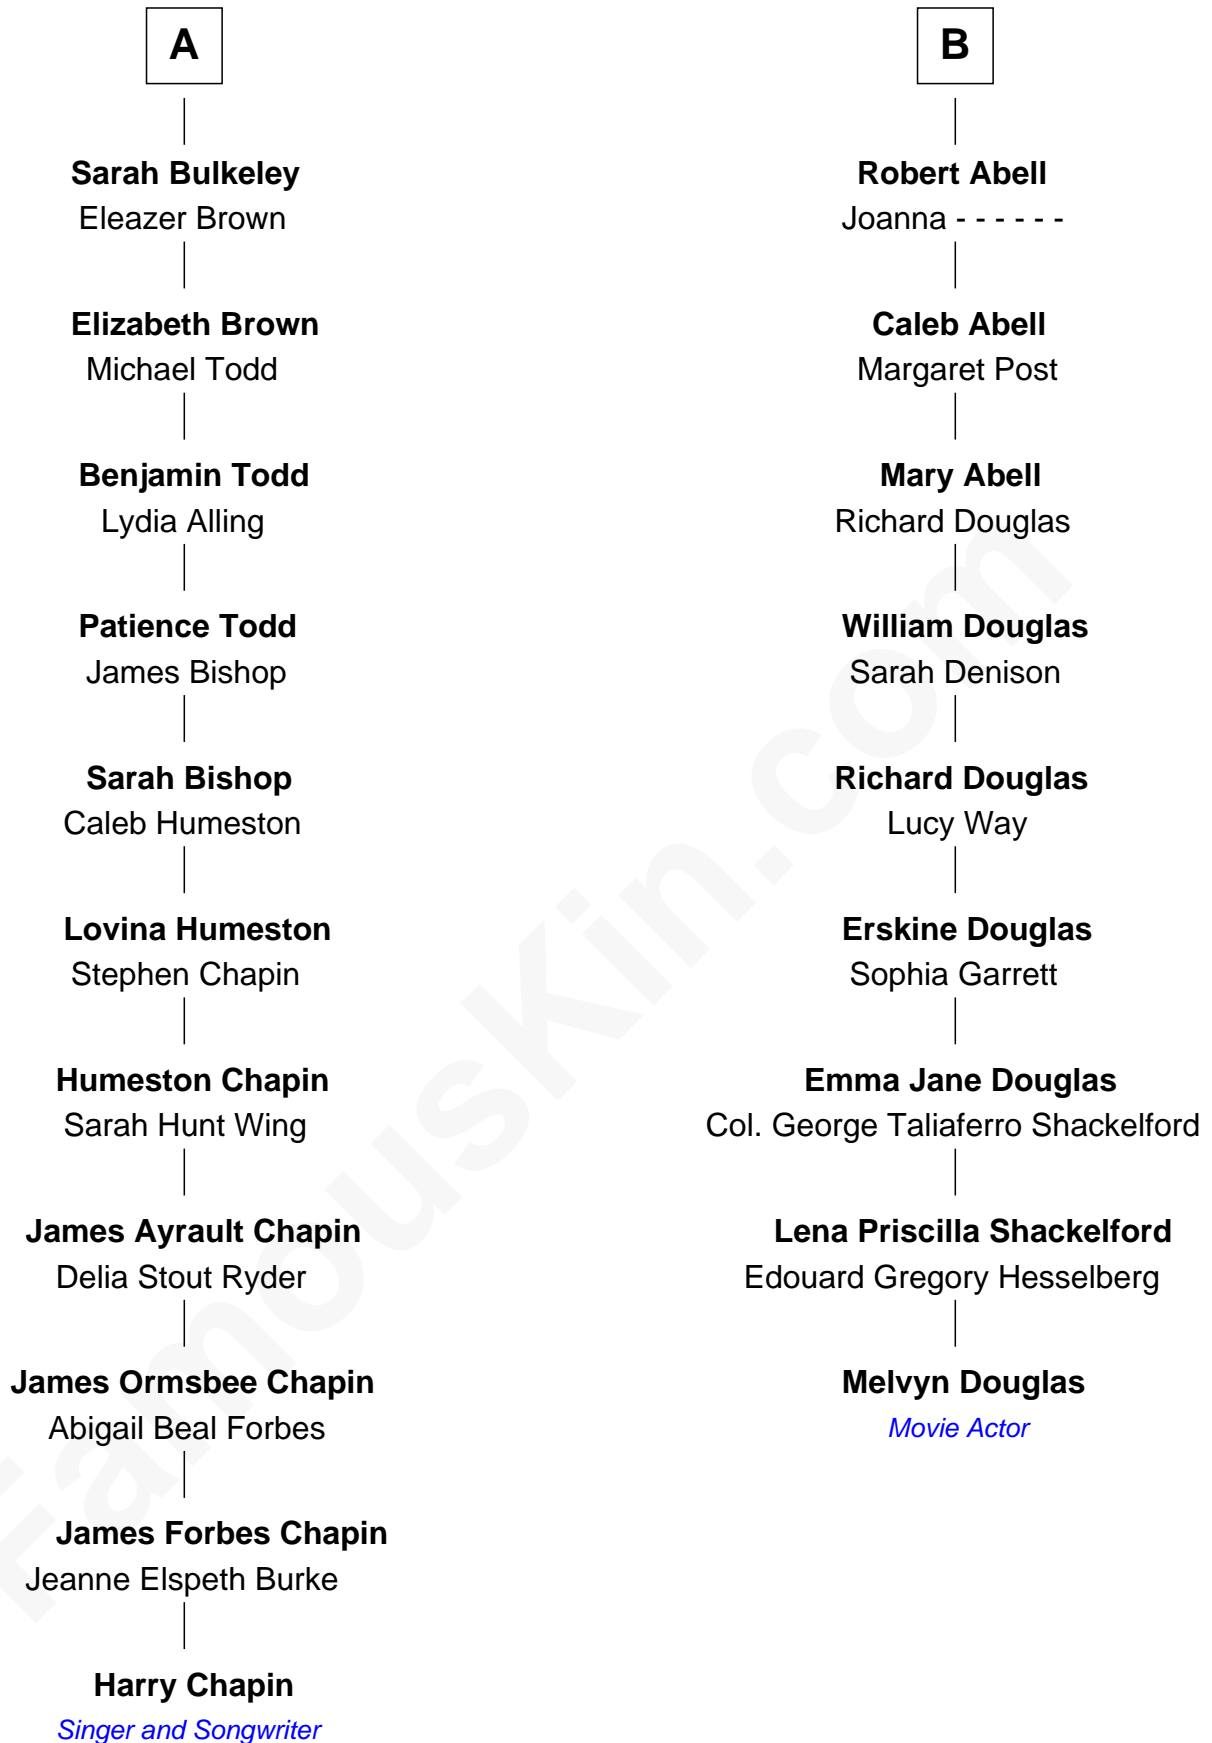

FamousKin.com Relationship Chart of

Harry Chapin

Singer and Songwriter

15th cousin 2 times removed of

Melvyn Douglas

Movie Actor

Sir Robert Corbet

Margaret - - - - -

Harry Chapin photo by [Larry D. Moore](#) (CC BY-SA 3.0)