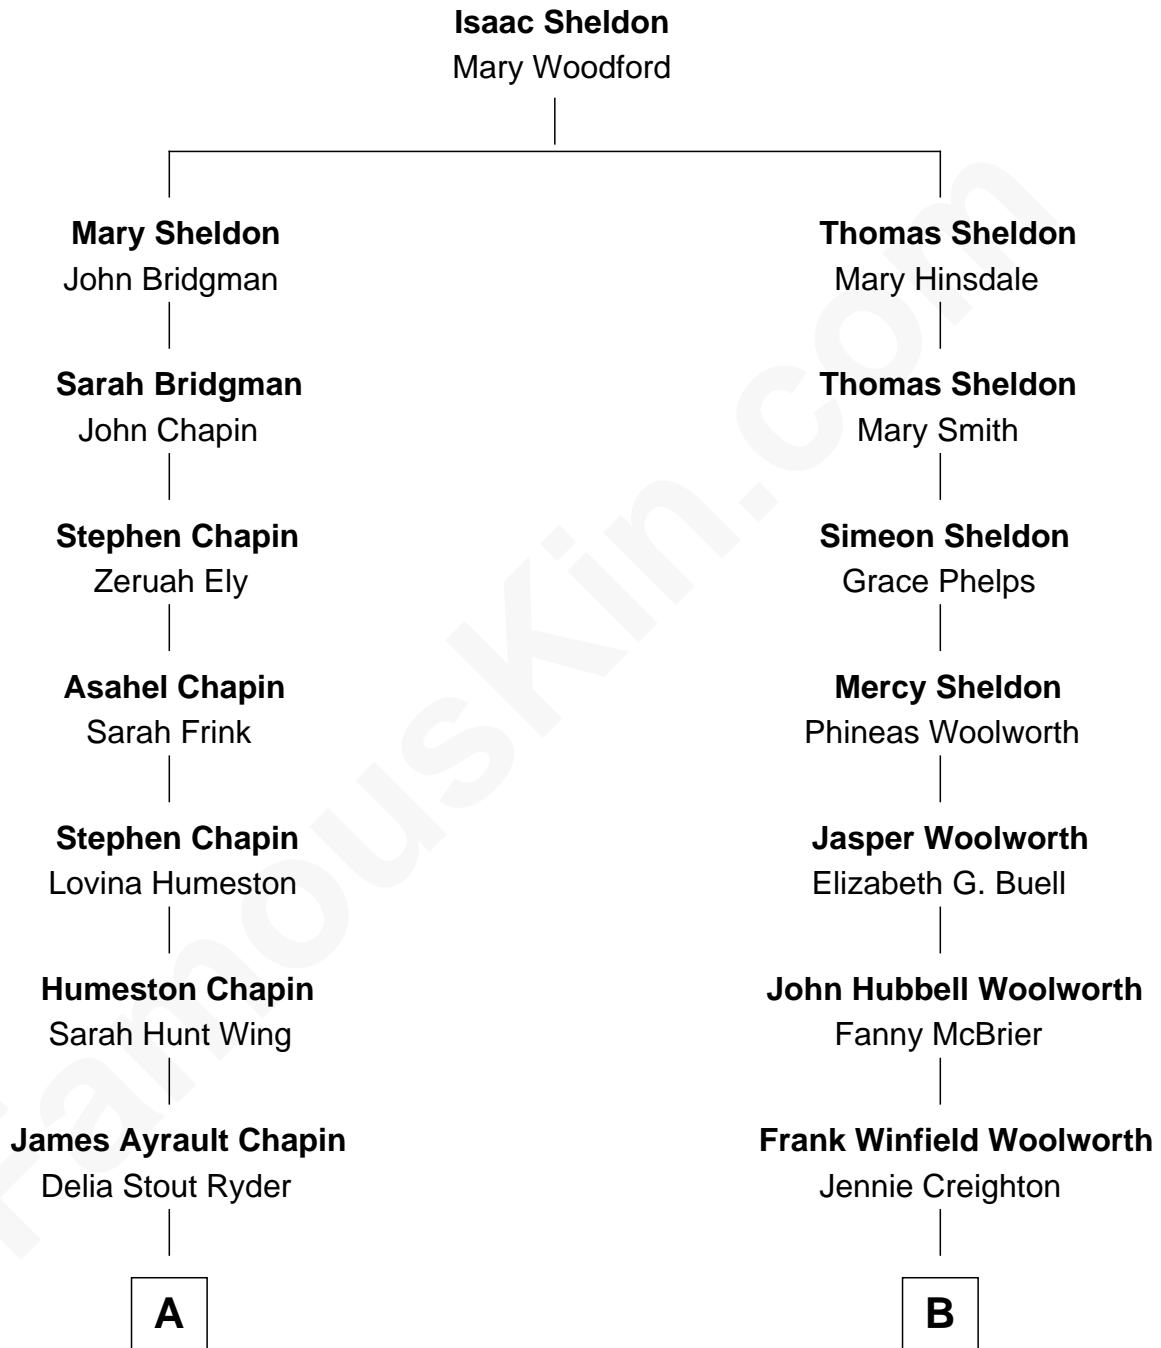

FamousKin.com

Relationship Chart of

Harry Chapin

Singer and Songwriter

8th cousin 1 time removed of

Barbara Hutton

Socialite (aka "Poor Little Rich Girl")

A

James Ormsbee Chapin

Abigail Beal Forbes

James Forbes Chapin

Jeanne Elspeth Burke

Harry Chapin

Singer and Songwriter

B

Edna Woolworth

Franklyn Laws Hutton

Barbara Hutton

"Poor Little Rich Girl"

FamousKin.com