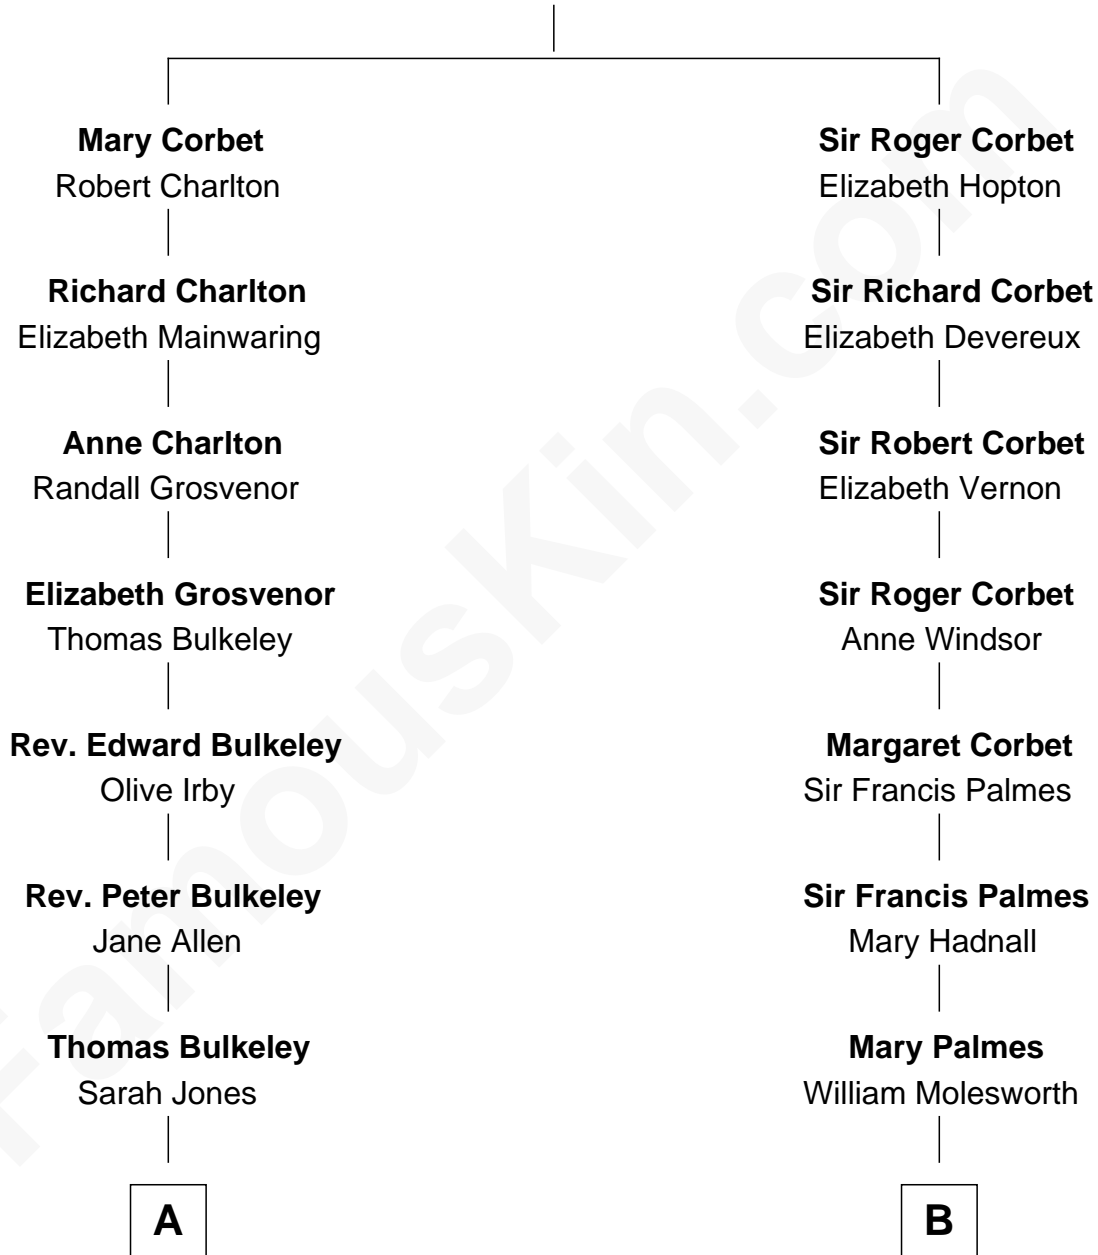

FamousKin.com Relationship Chart of

Harry Chapin

Singer and Songwriter

17th cousin of

Princess Diana

Princess of Wales

Sir Robert Corbet

Margaret - - - - -

Harry Chapin photo by [Larry D. Moore](#) (CC BY-SA 3.0)