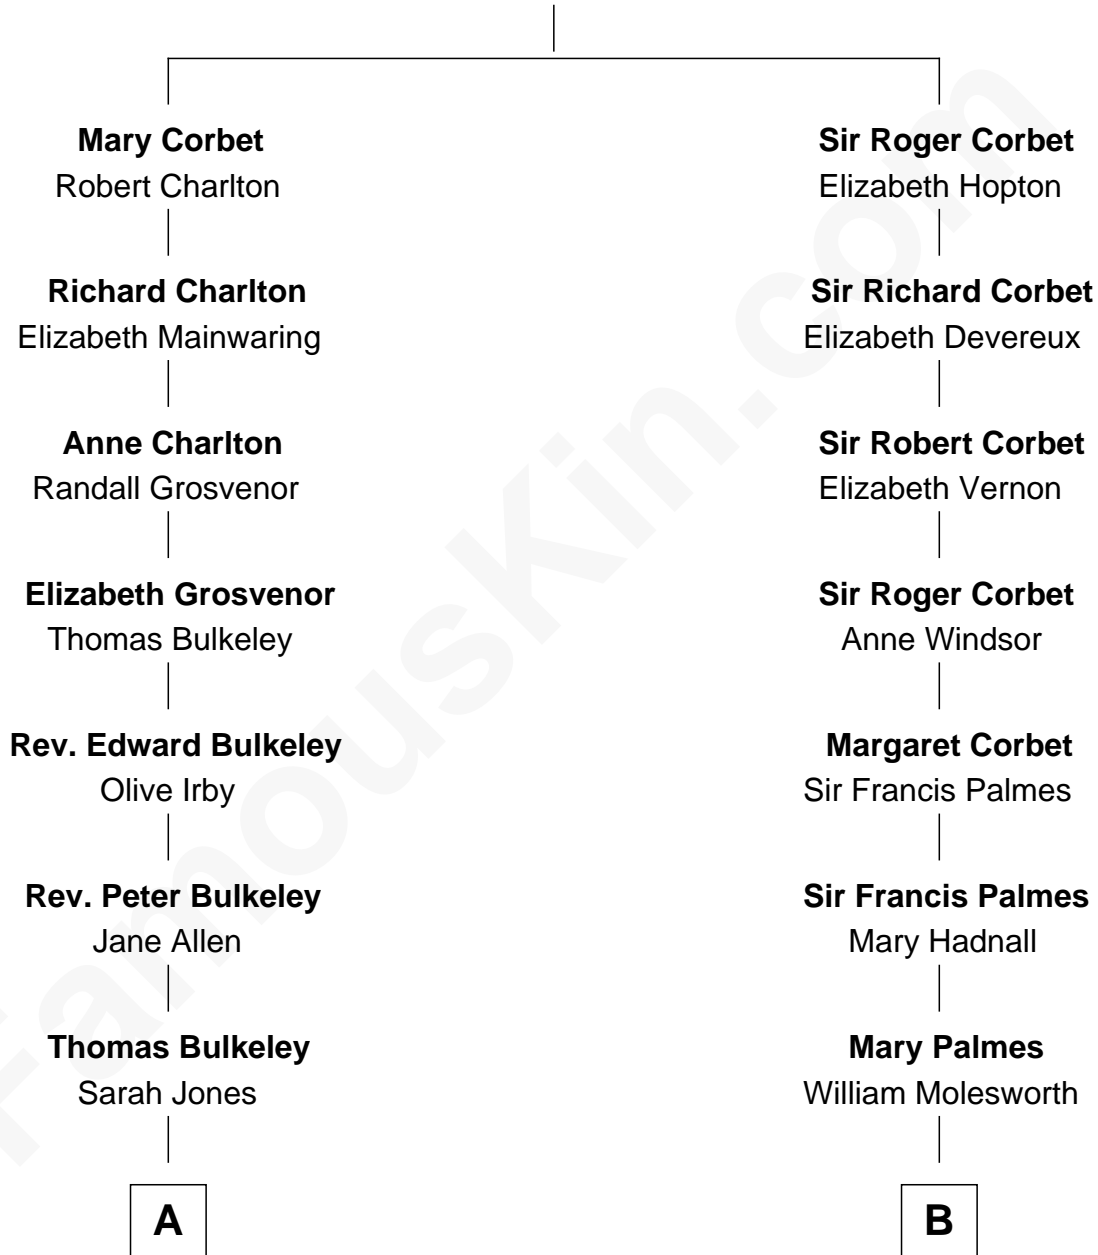

# FamousKin.com Relationship Chart of

**Harry Chapin**

*Singer and Songwriter*

17th cousin 1 time removed of

**Prince William**

*Prince of Wales*

**Sir Robert Corbet**

Margaret - - - - -

C

**Princess Diana Frances Spencer**  
Charles III, King of the United Kingdom

**Prince William**  
*Prince of Wales*

FamousKin.com