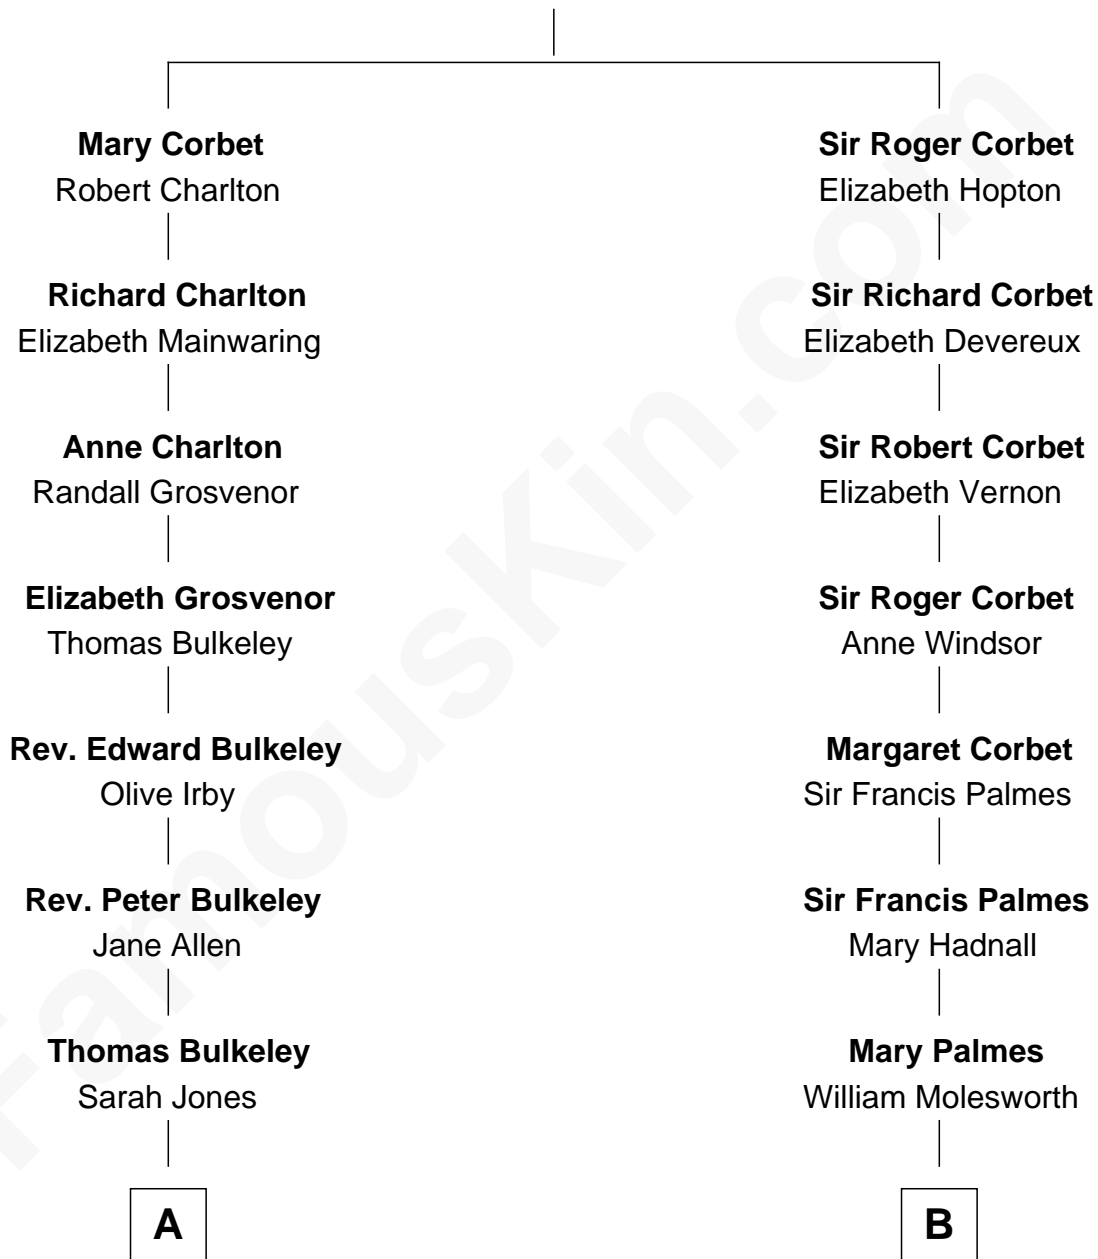

# FamousKin.com Relationship Chart of

**Harry Chapin**

*Singer and Songwriter*

17th cousin 1 time removed of

**Prince Harry**

*Duke of Sussex*

**Sir Robert Corbet**

Margaret - - - - -

C

**Princess Diana Frances Spencer**  
Charles III, King of the United Kingdom

**Prince Harry**  
*Duke of Sussex*

FamousKin.com