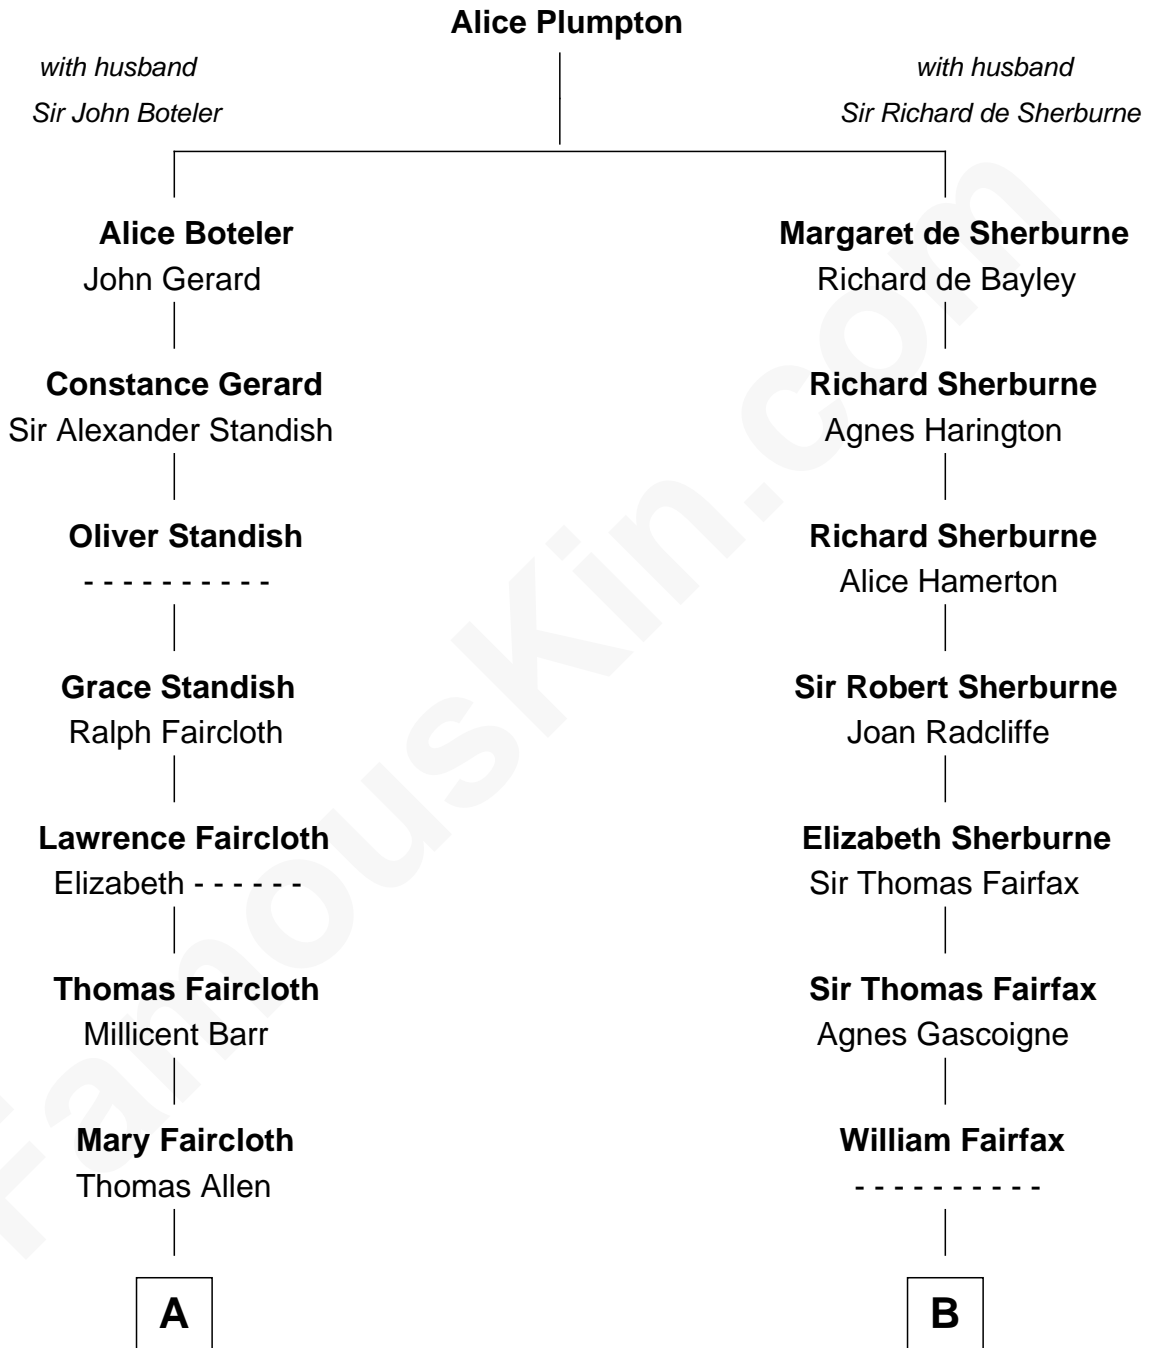

FamousKin.com

Relationship Chart of

Harry Chapin

Singer and Songwriter

14th cousin 5 times removed of

Harriet Martineau

Author of The Hour and the Man

C

—
James Ormsbee Chapin

Abigail Beal Forbes

—
James Forbes Chapin

Jeanne Elspeth Burke

—
Harry Chapin

Singer and Songwriter