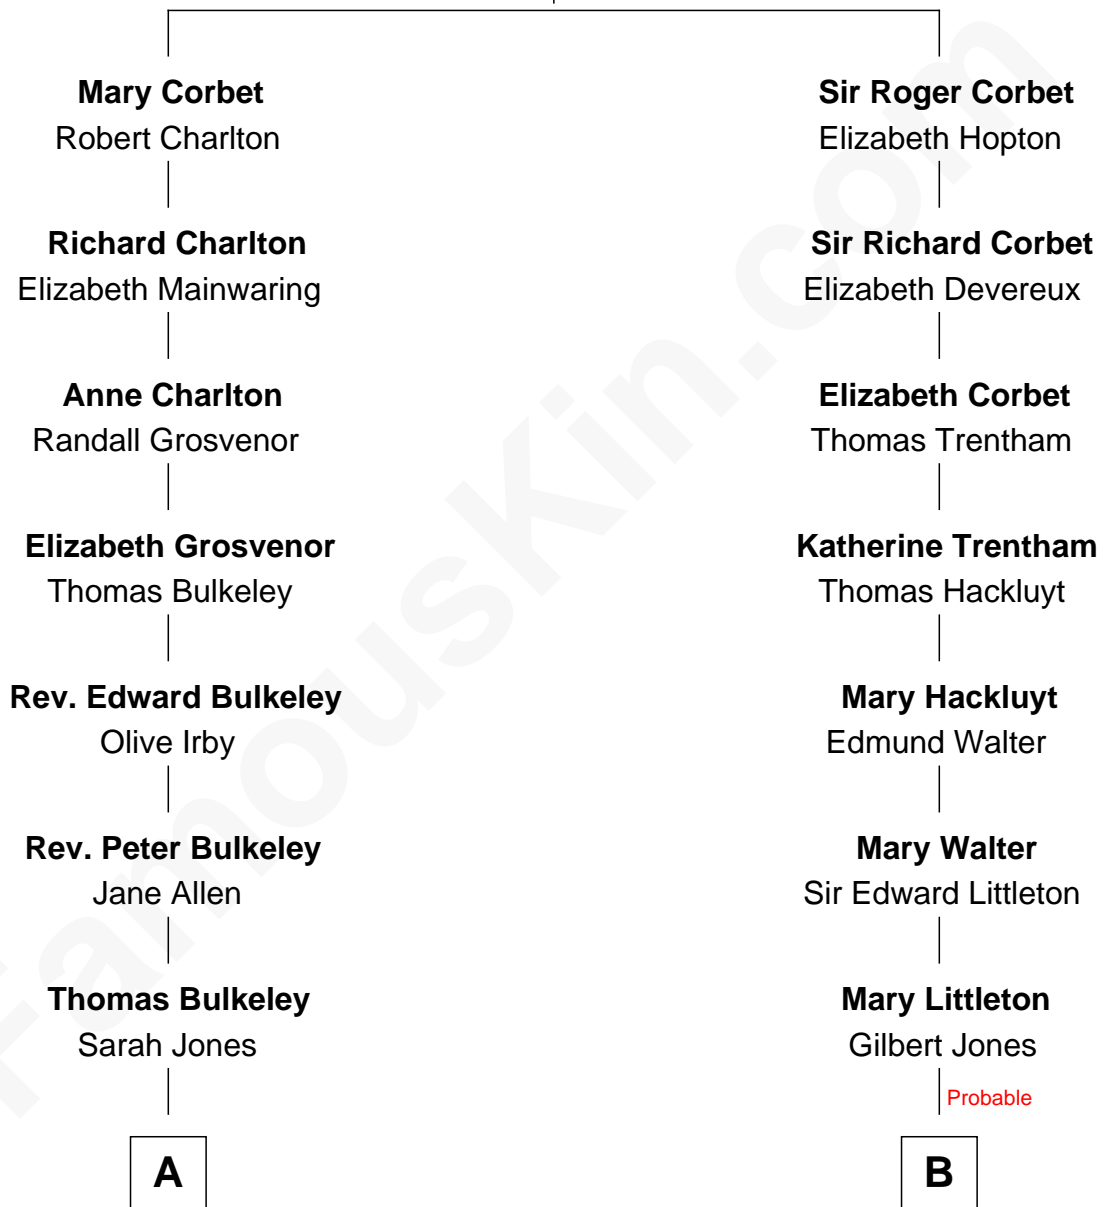

FamousKin.com

Relationship Chart of

Harry Chapin

Singer and Songwriter

17th cousin 1 time removed of

Mary Chapin Carpenter

Singer and Songwriter

Sir Robert Corbet

Margaret - - - - -

C

Chapin Carpenter
Mary Bowie Robertson

Mary Chapin Carpenter
Singer and Songwriter

FamousKin.com