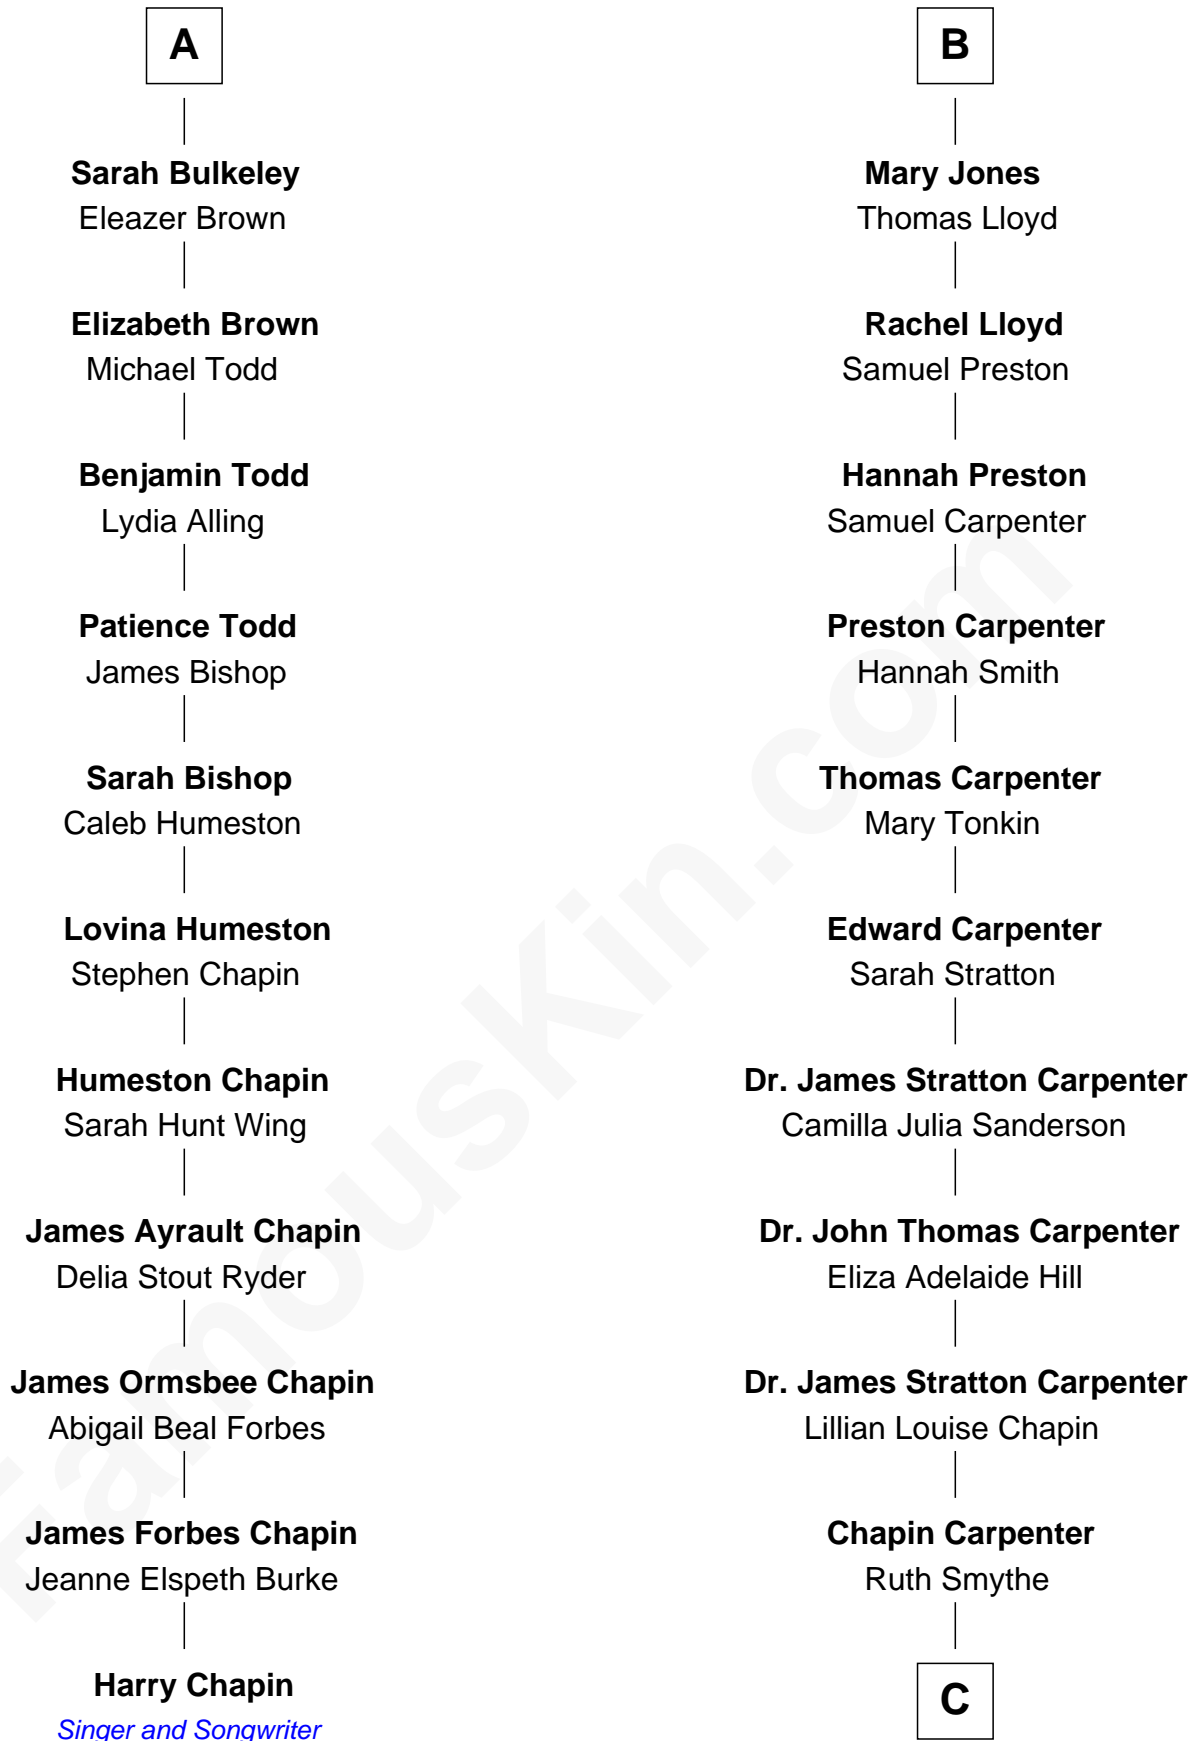

FamousKin.com

Relationship Chart of

Harry Chapin

Singer and Songwriter

17th cousin 1 time removed of

Mary Chapin Carpenter

Singer and Songwriter

Sir Robert Corbet

Margaret - - - - -

C

Chapin Carpenter
Mary Bowie Robertson

Mary Chapin Carpenter
Singer and Songwriter

FamousKin.com