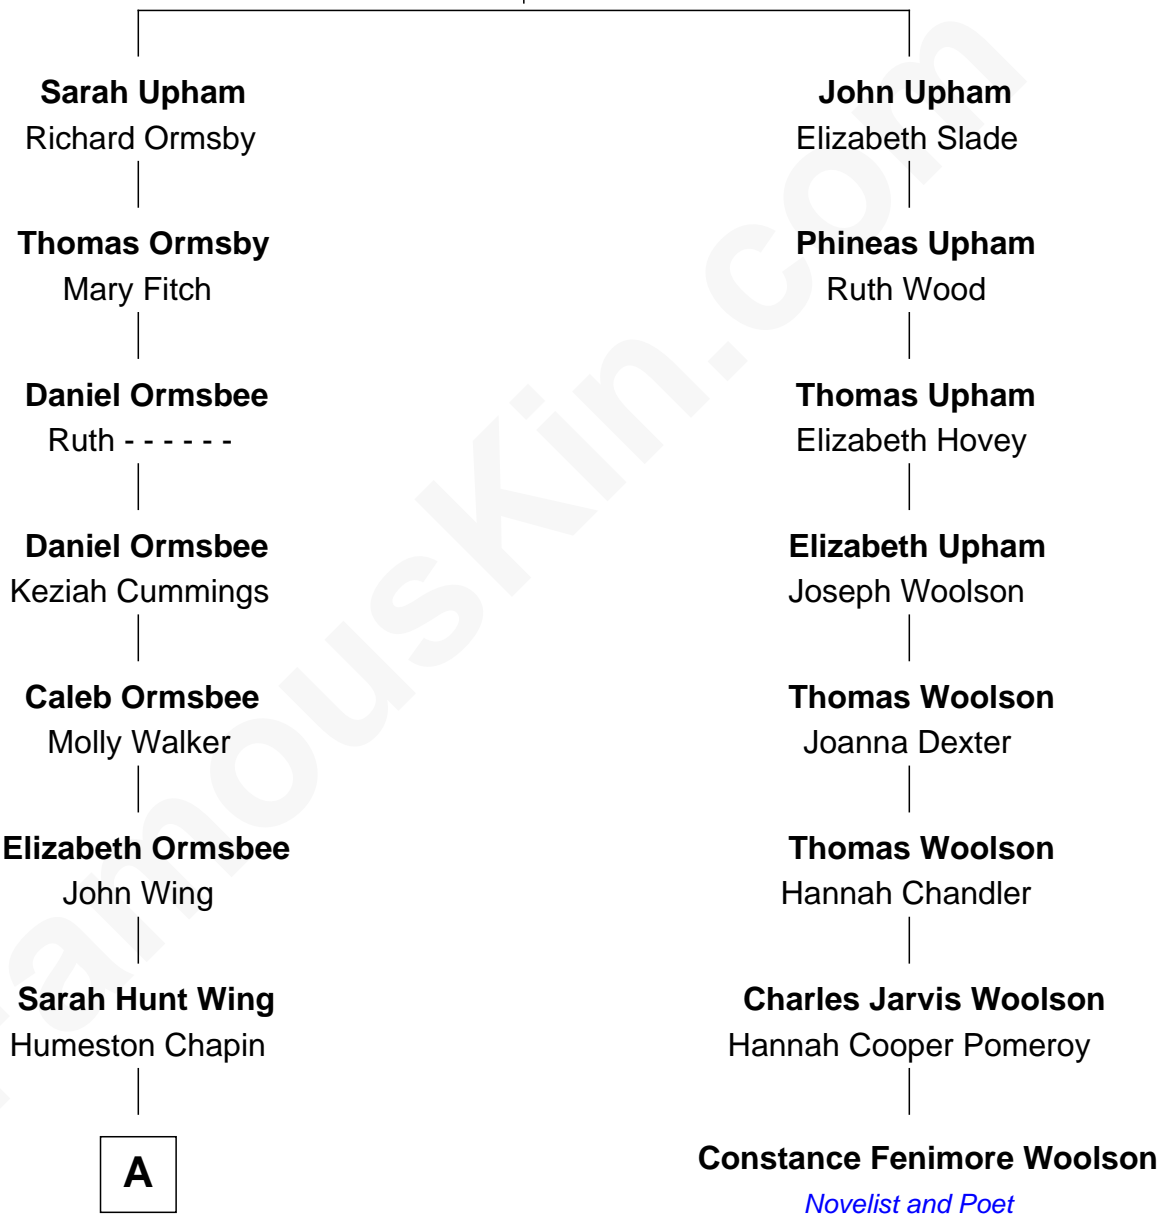

FamousKin.com

Relationship Chart of

Harry Chapin

Singer and Songwriter

7th cousin 3 times removed of

Constance Fenimore Woolson

Victorian Novelist and Poet

Richard Upham

Maria - - - - -

A

James Ayrault Chapin

Delia Stout Ryder

James Ormsbee Chapin

Abigail Beal Forbes

James Forbes Chapin

Jeanne Elspeth Burke