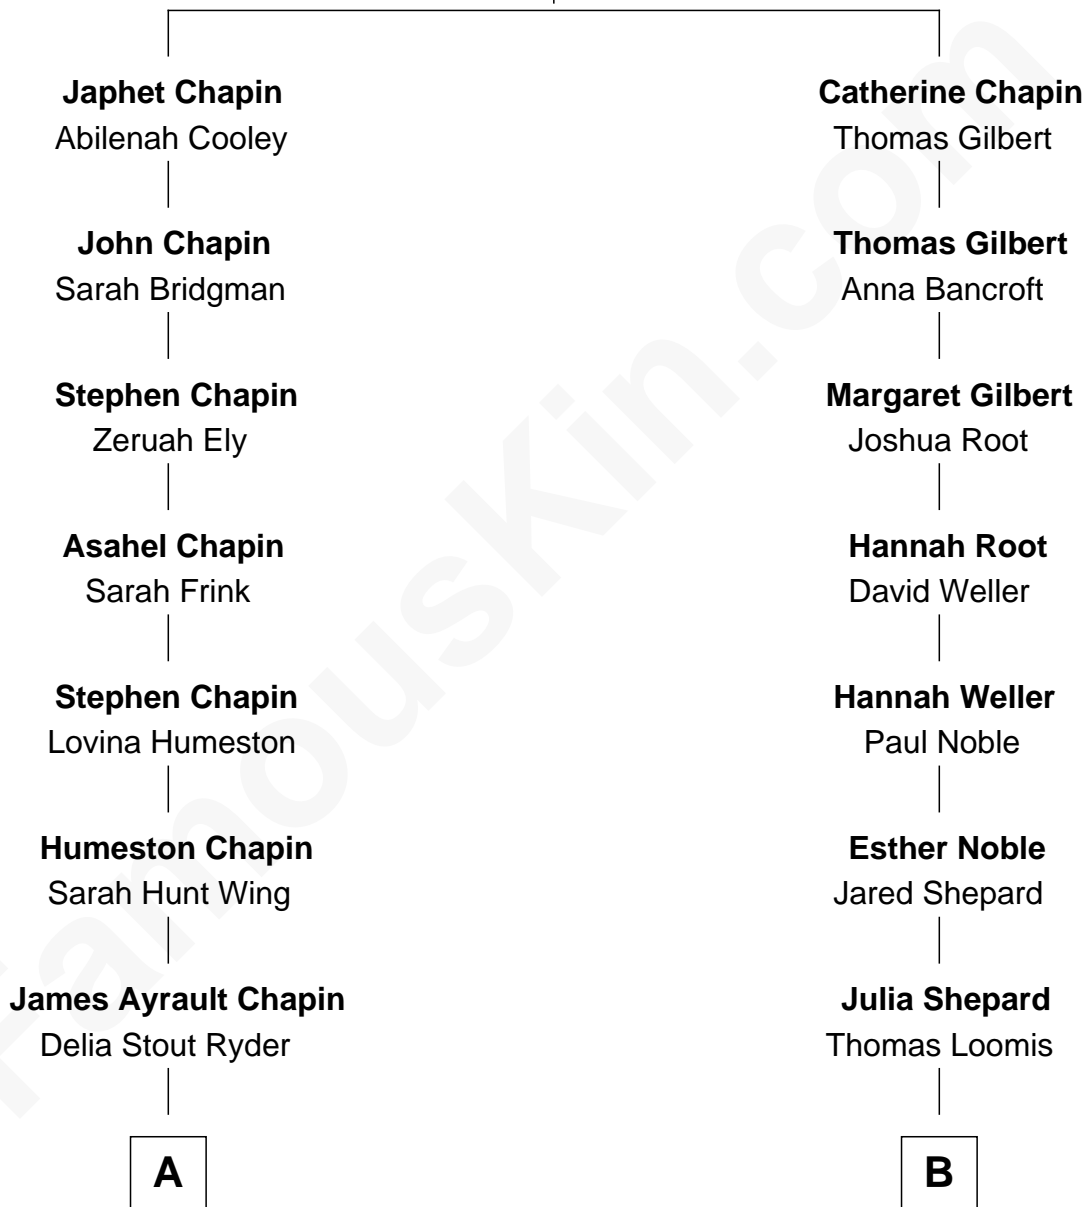

Samuel Chapin

Cicely Penney