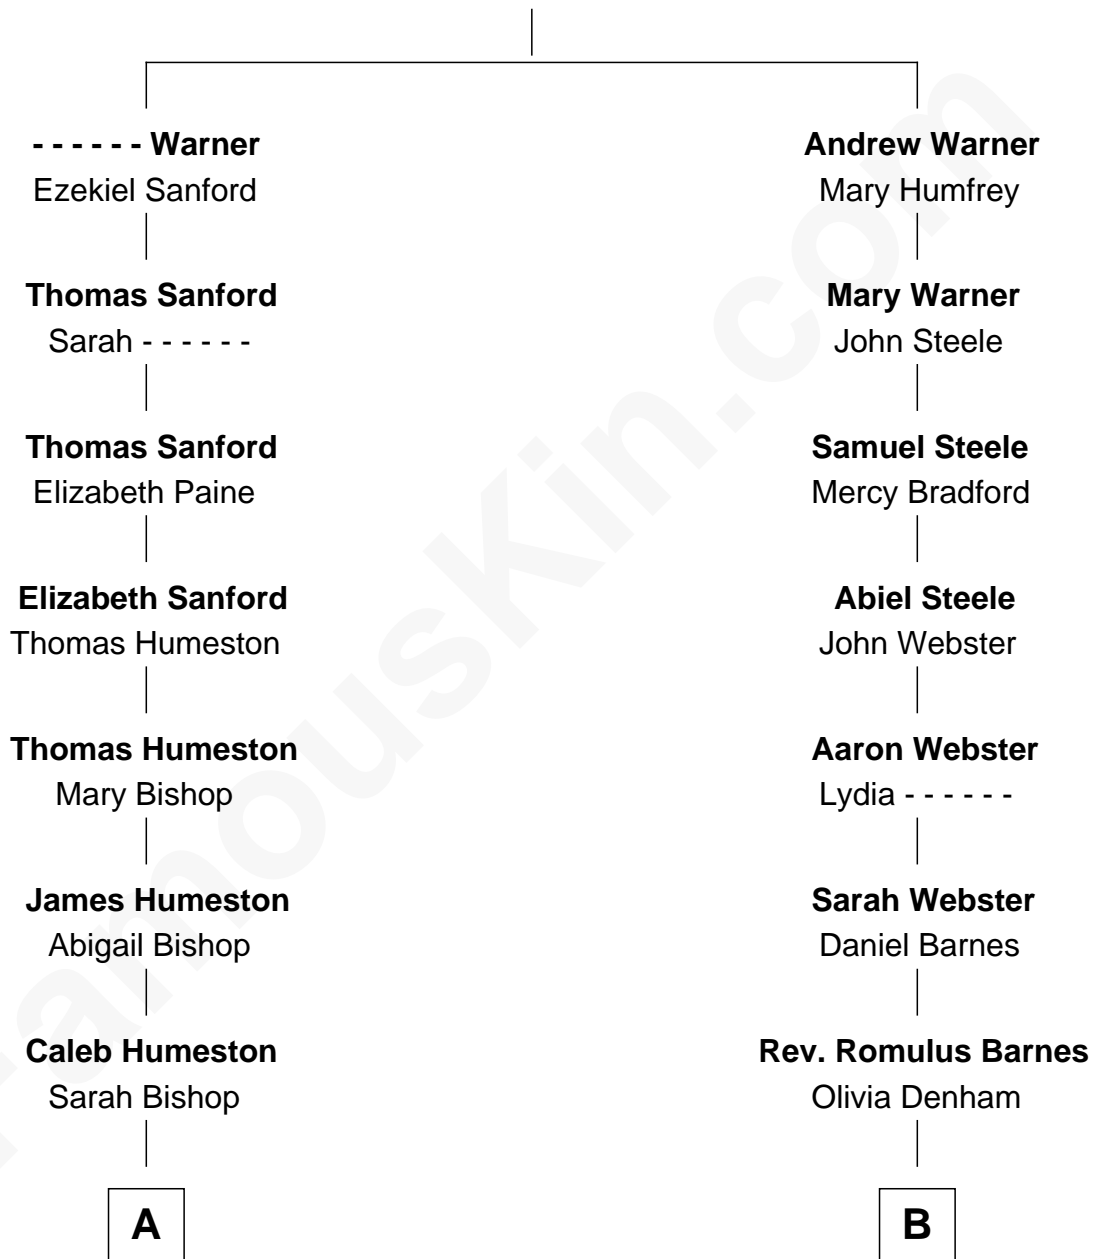

## Relationship Chart of

### Harry Chapin

*Singer and Songwriter*

8th cousin 4 times removed of

**William Robbins Barnes**

*Co-Founder of Barnes & Noble*

**John Warner**  
Mary Purchase

**A**

**Lovina Humeston**

Stephen Chapin

**Humeston Chapin**

Sarah Hunt Wing

**James Ayrault Chapin**

Delia Stout Ryder

**James Ormsbee Chapin**

Abigail Beal Forbes

**James Forbes Chapin**