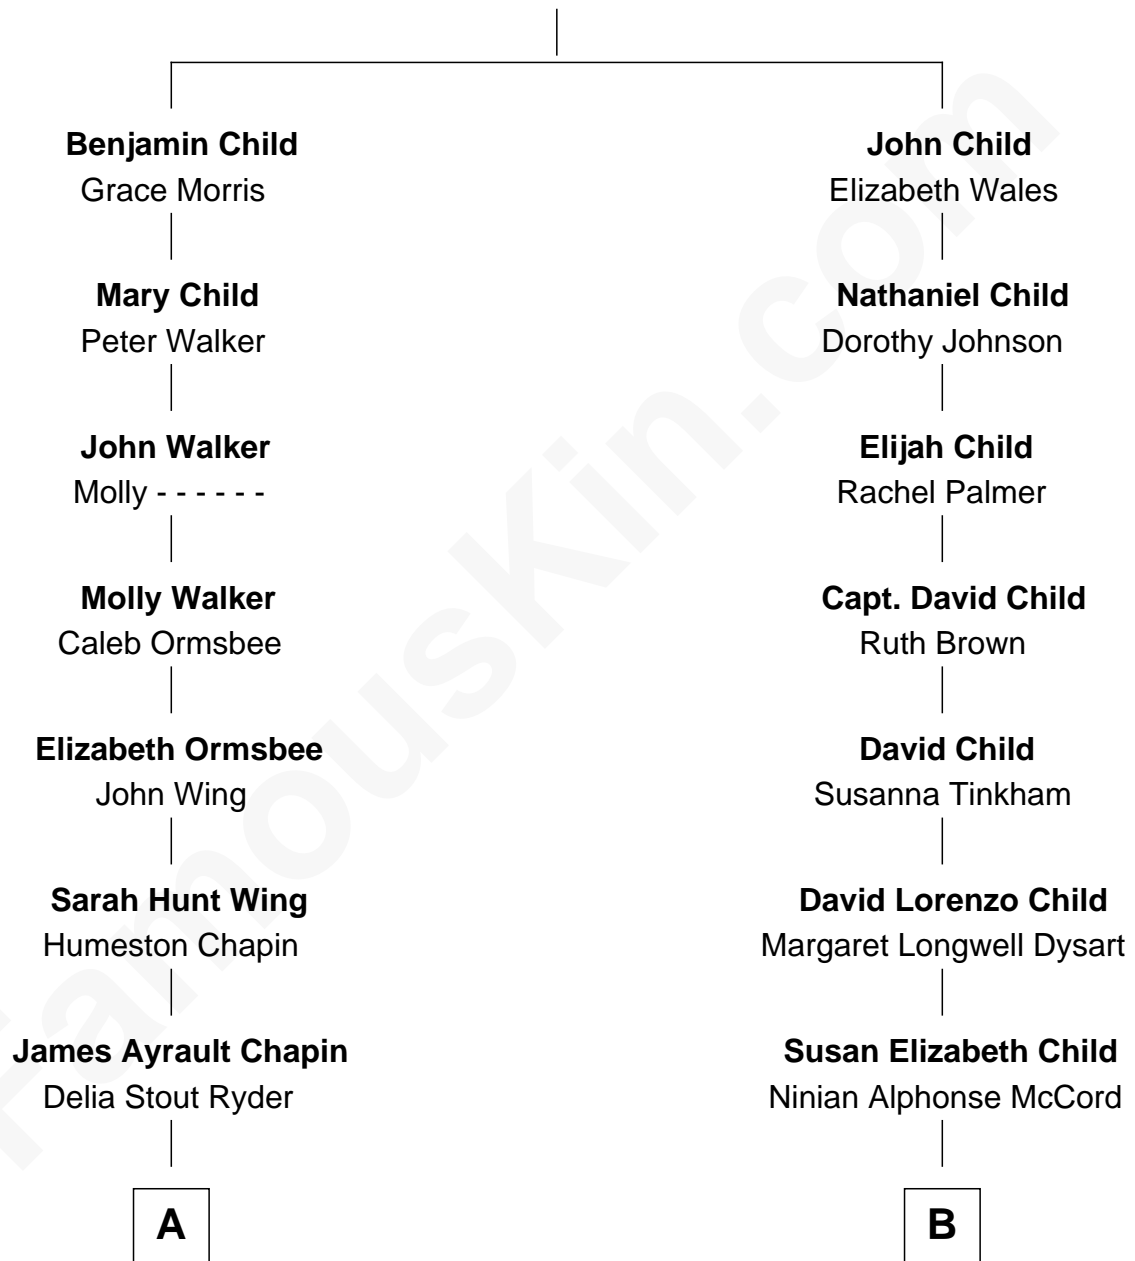

FamousKin.com Relationship Chart of

Harry Chapin

Singer and Songwriter

9th cousin of

Dick Van Dyke

TV Actor - "The Dick Van Dyke Show"

Benjamin Child

Mary Bowen

A

James Ormsbee Chapin

Abigail Beal Forbes

James Forbes Chapin

Jeanne Elspeth Burke

Harry Chapin

Singer and Songwriter

B

Charles Cornelius McCord

Adeline Verinda Neal

Hazel Victoria McCord

Loren Wayne Van Dyke

Dick Van Dyke

TV Actor - "The Dick Van Dyke Show"