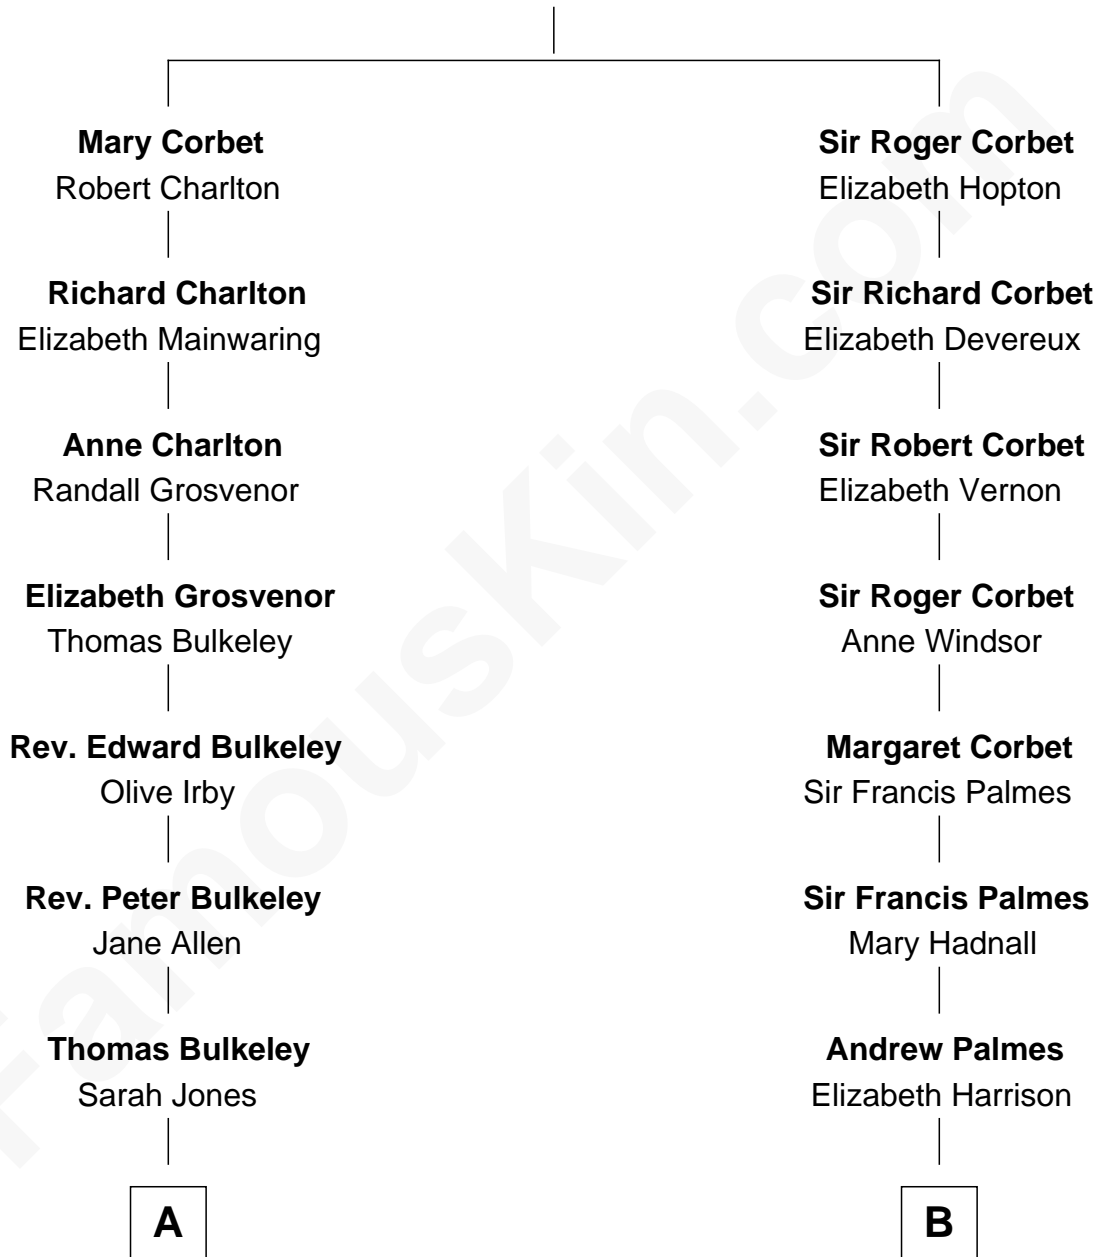

FamousKin.com

Relationship Chart of

Harry Chapin

Singer and Songwriter

13th cousin 4 times removed of

James Russell Lowell

American "Fireside" Poet

Sir Robert Corbet

Margaret - - - - -

Harry Chapin photo by [Larry D. Moore](#) (CC BY-SA 3.0)