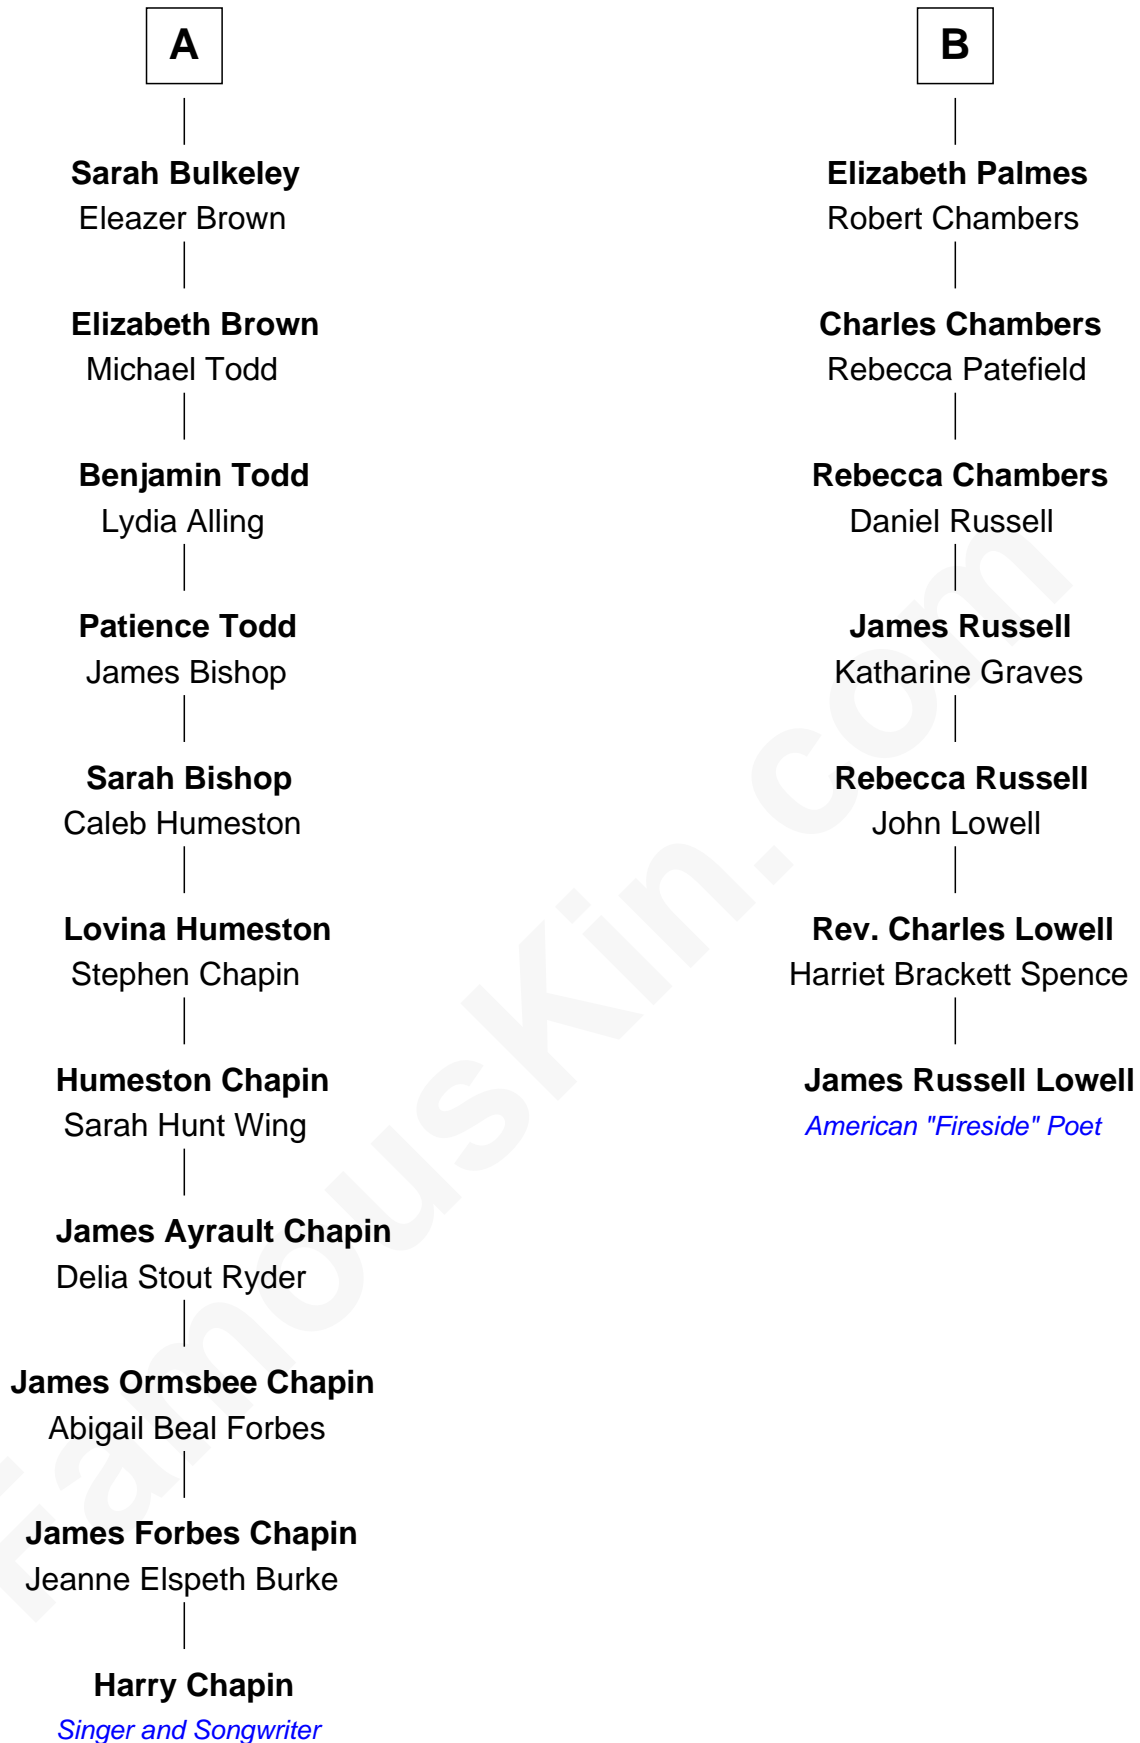

FamousKin.com

Relationship Chart of

Harry Chapin

Singer and Songwriter

13th cousin 4 times removed of

James Russell Lowell

American "Fireside" Poet

Sir Robert Corbet

Margaret - - - - -

Harry Chapin photo by [Larry D. Moore](#) (CC BY-SA 3.0)