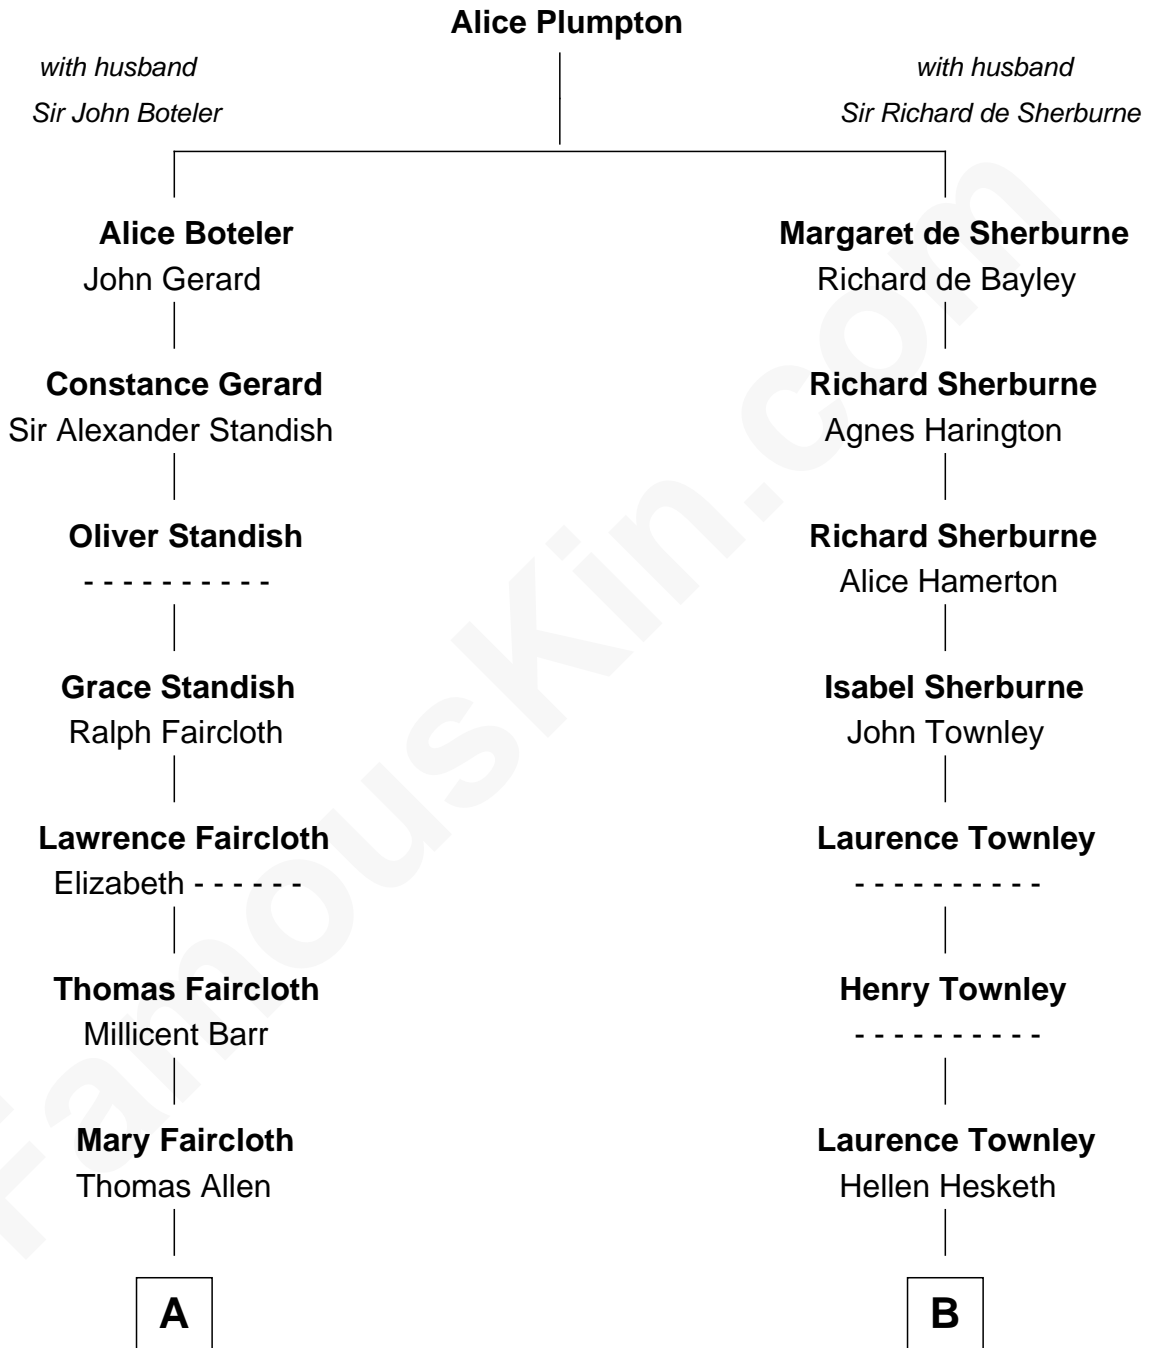

FamousKin.com Relationship Chart of

Harry Chapin

Singer and Songwriter

19th cousin 1 time removed of

Queen Elizabeth II

Queen of the United Kingdom

C

James Ormsbee Chapin

Abigail Beal Forbes

James Forbes Chapin

Jeanne Elspeth Burke

Harry Chapin

Singer and Songwriter

D

Frances Dora Smith

Claude Bowes-Lyon