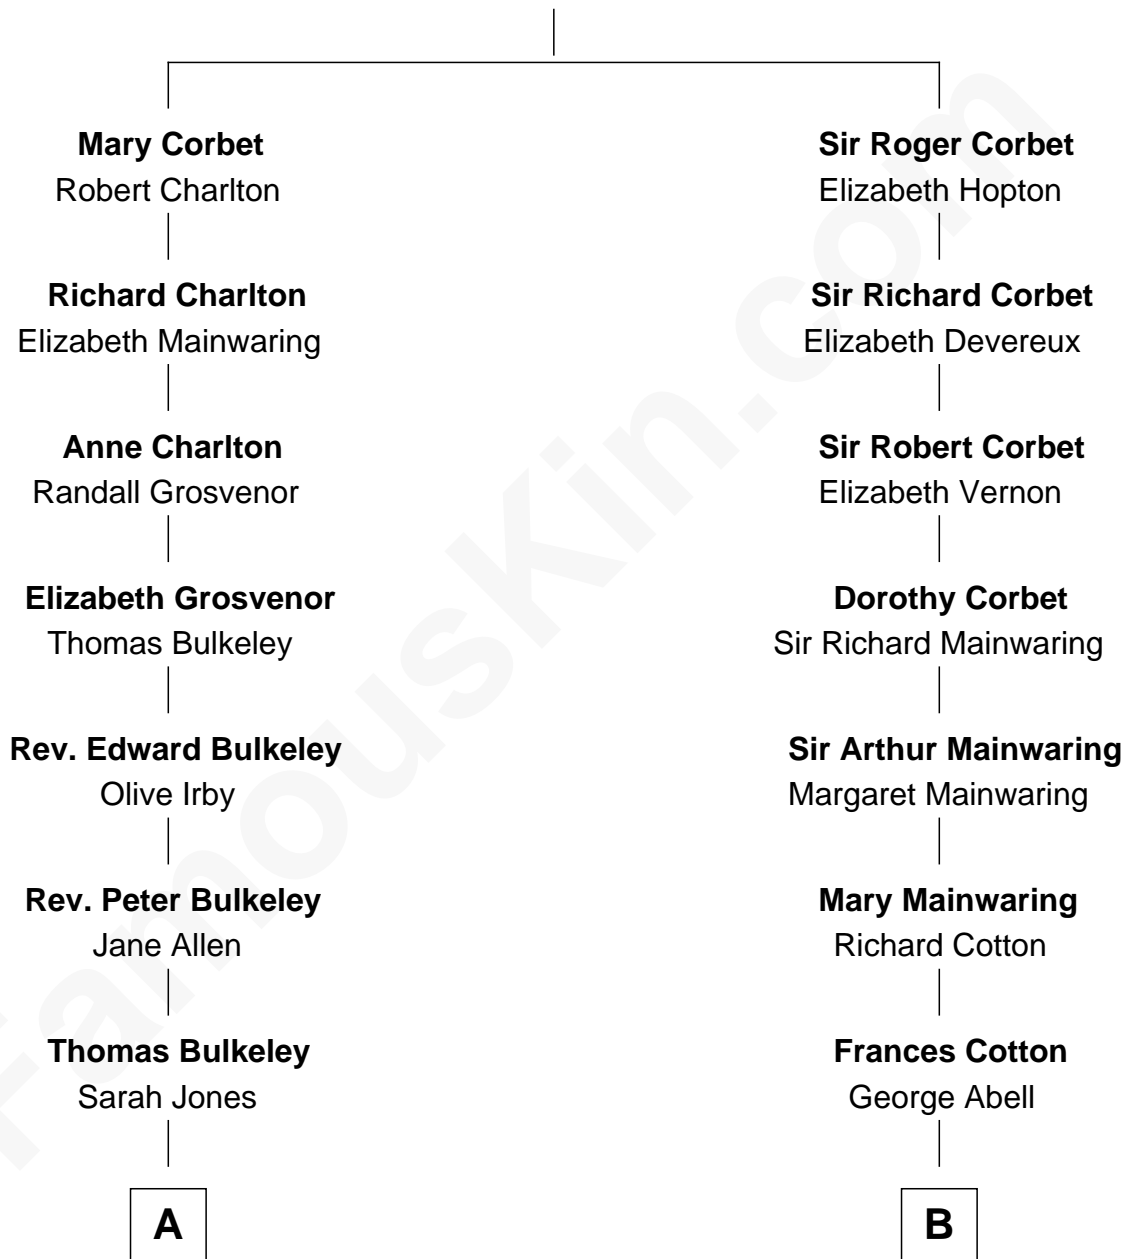

Sir Robert Corbet

Margaret - - - - -