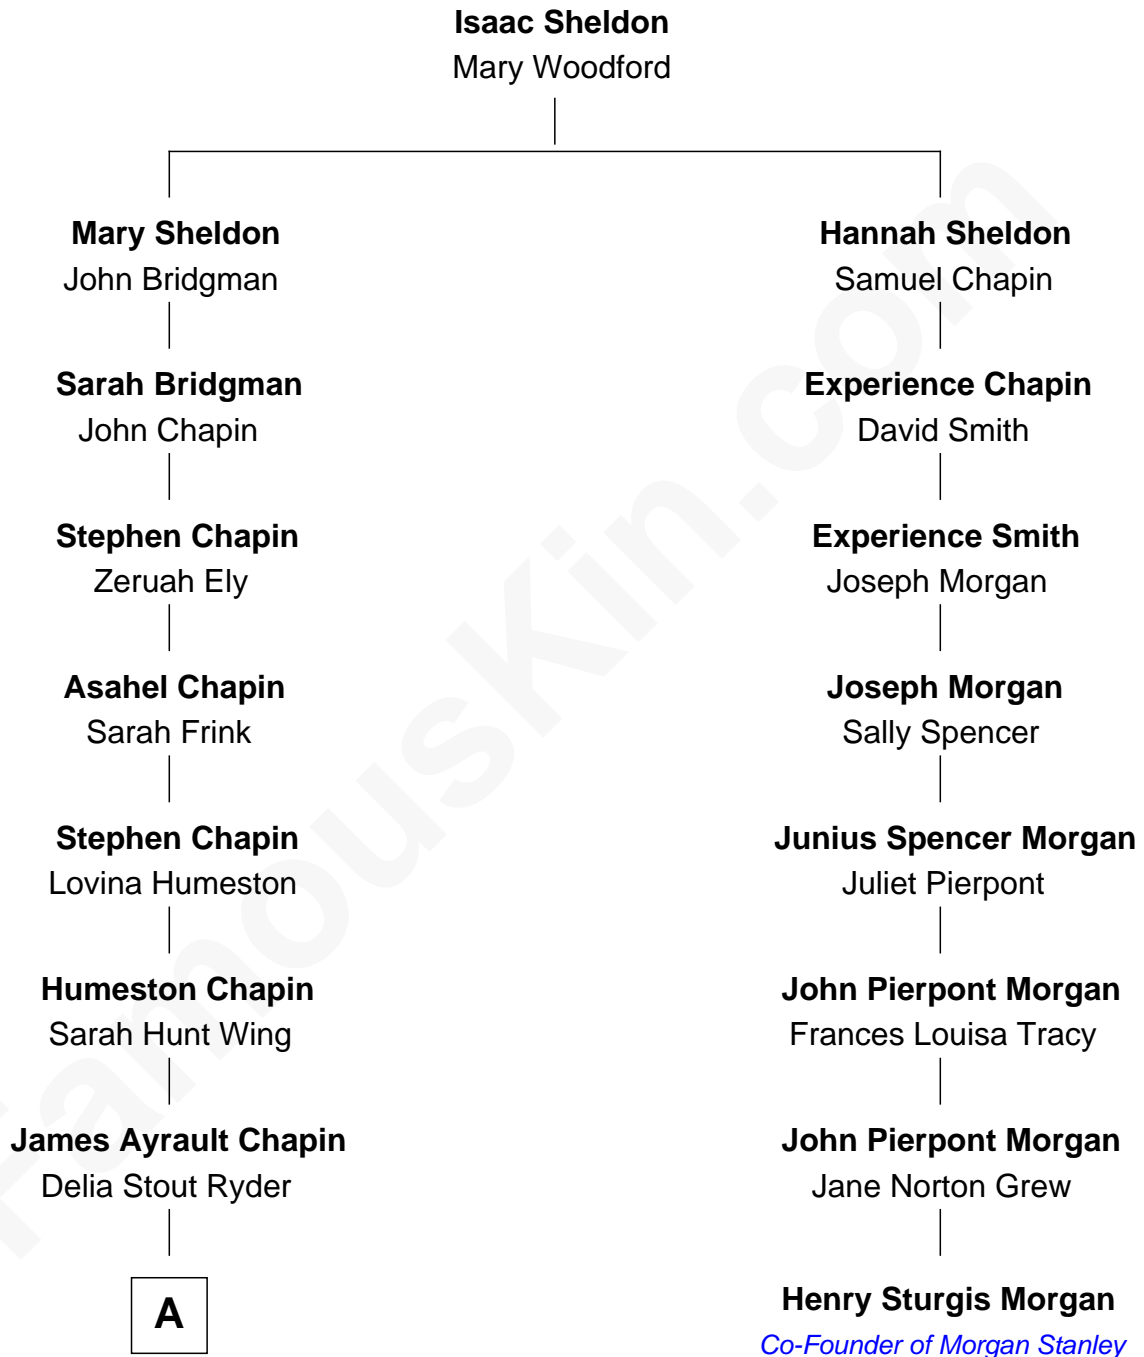

FamousKin.com

Relationship Chart of

Harry Chapin

Singer and Songwriter

7th cousin 2 times removed of

Henry Sturgis Morgan

Co-Founder of Morgan Stanley

A

James Ormsbee Chapin

Abigail Beal Forbes

James Forbes Chapin

Jeanne Elspeth Burke

Harry Chapin

Singer and Songwriter

FamousKin.com