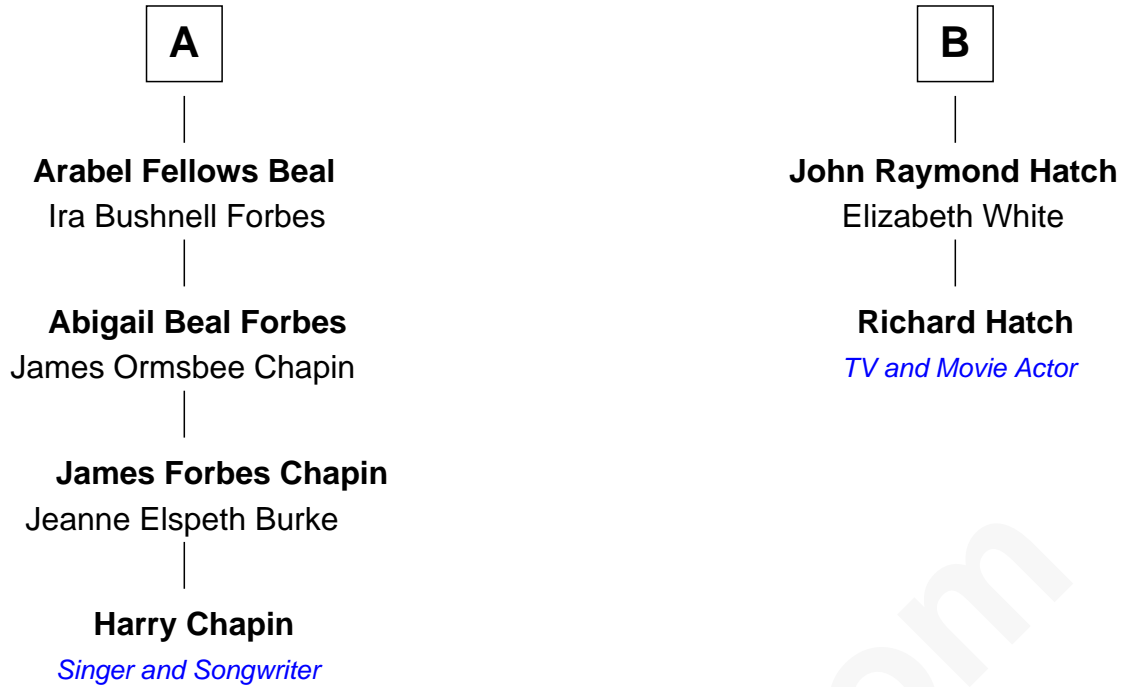

FamousKin.com