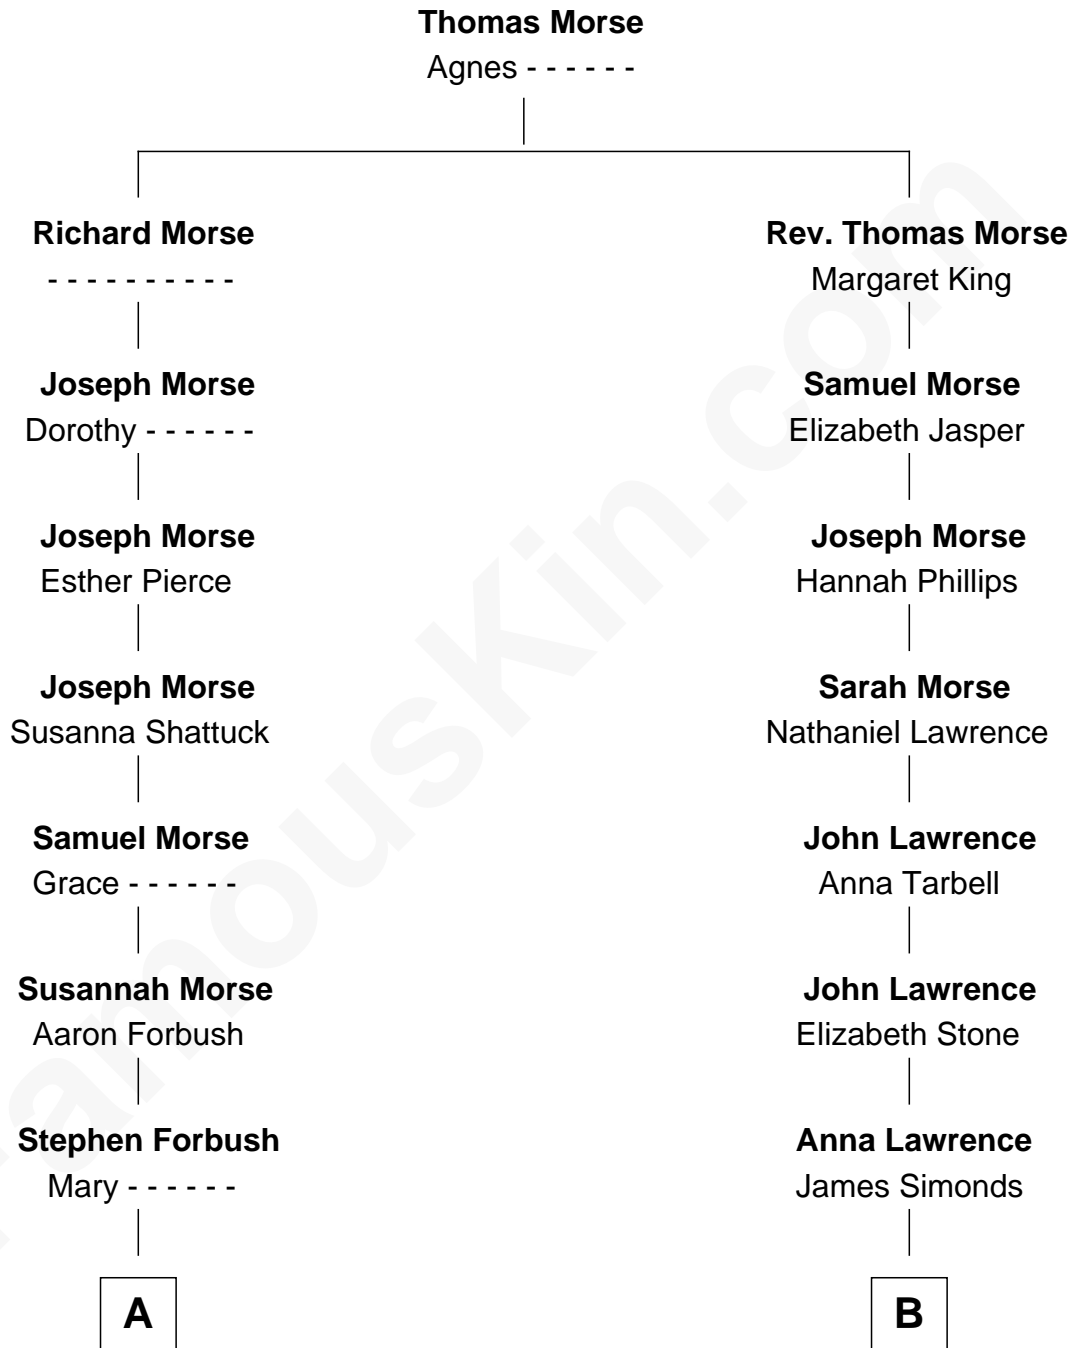

FamousKin.com

Relationship Chart of

Harry Chapin

Singer and Songwriter

8th cousin 4 times removed of

Johnny Appleseed
aka John Chapman

A

Asa Forbes

Lucretia Duncan

Alexander Augustus Forbes

Nancy Bushnell

Ira Bushnell Forbes

Arabel Fellows Beal

Abigail Beal Forbes

James Ormsbee Chapin

James Forbes Chapin